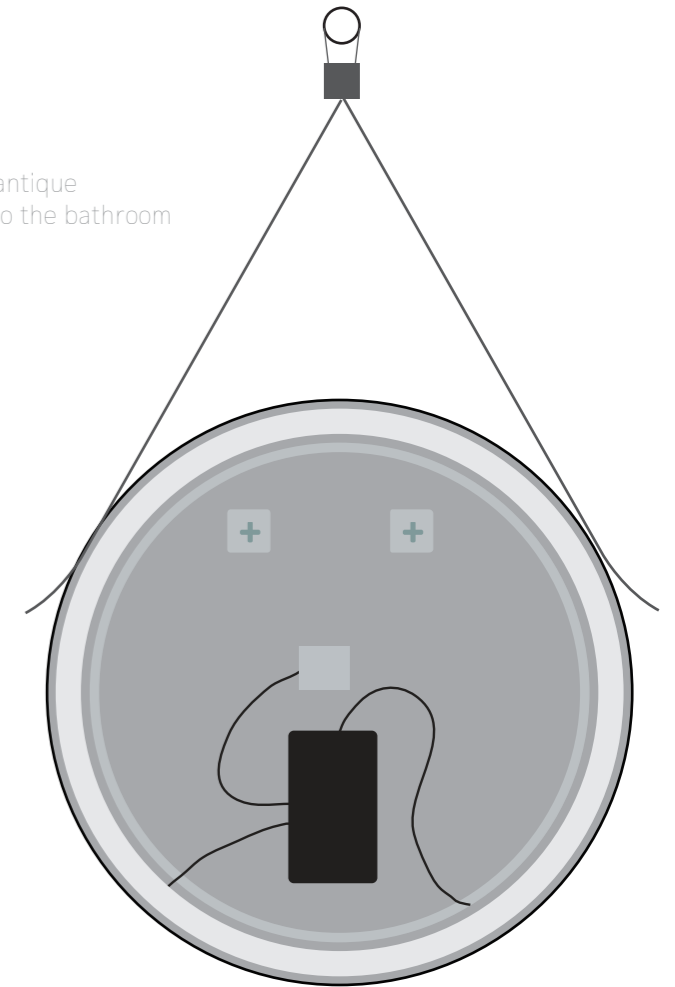

BRASS FRAME

luxury high-end quality, antique decor bring old fashion to the bathroom space

YS57120F

Illuminated bathroom mirror(LED)
Copper free mirror from float glass
3000-6000K dimmable touch control
Anti-fog and IP44 waterproof
110-220V DC 12V safe voltage
Easy installation

YS57120-2028

YS57120-2432

YS57120-2436

YS57120F-2028

YS57120F-2432

YS57120F-2436

LED MIRROR

BRASS FRAME

luxury high-end quality, antique decor bring old fashion to the bathroom space

BRASS FRAME

luxury high-end quality, antique decor bring old fashion to the bathroom space

YS57140

Illuminated bathroom mirror(LED)
Copper free mirror from float glass
3000-6000K dimmable touch control
Anti-fog and IP44 waterproof
110-220V DC 12V safe voltage
Easy installation