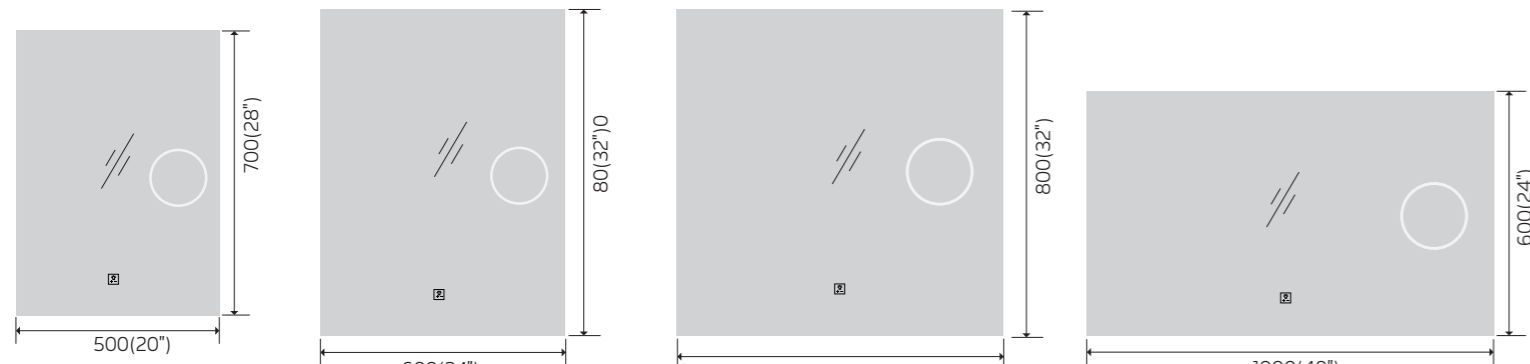

YS57101FM

Illuminated bathroom mirror(LED)
Copper free mirror from float glass
3000-6000K dimmable touch control
Anti-fog and IP44 waterproof
110-220V DC 12V safe voltage
Easy installation

YS57101M-2028

YS57101M-2432

YS57101M-3232

YS57101M-4024