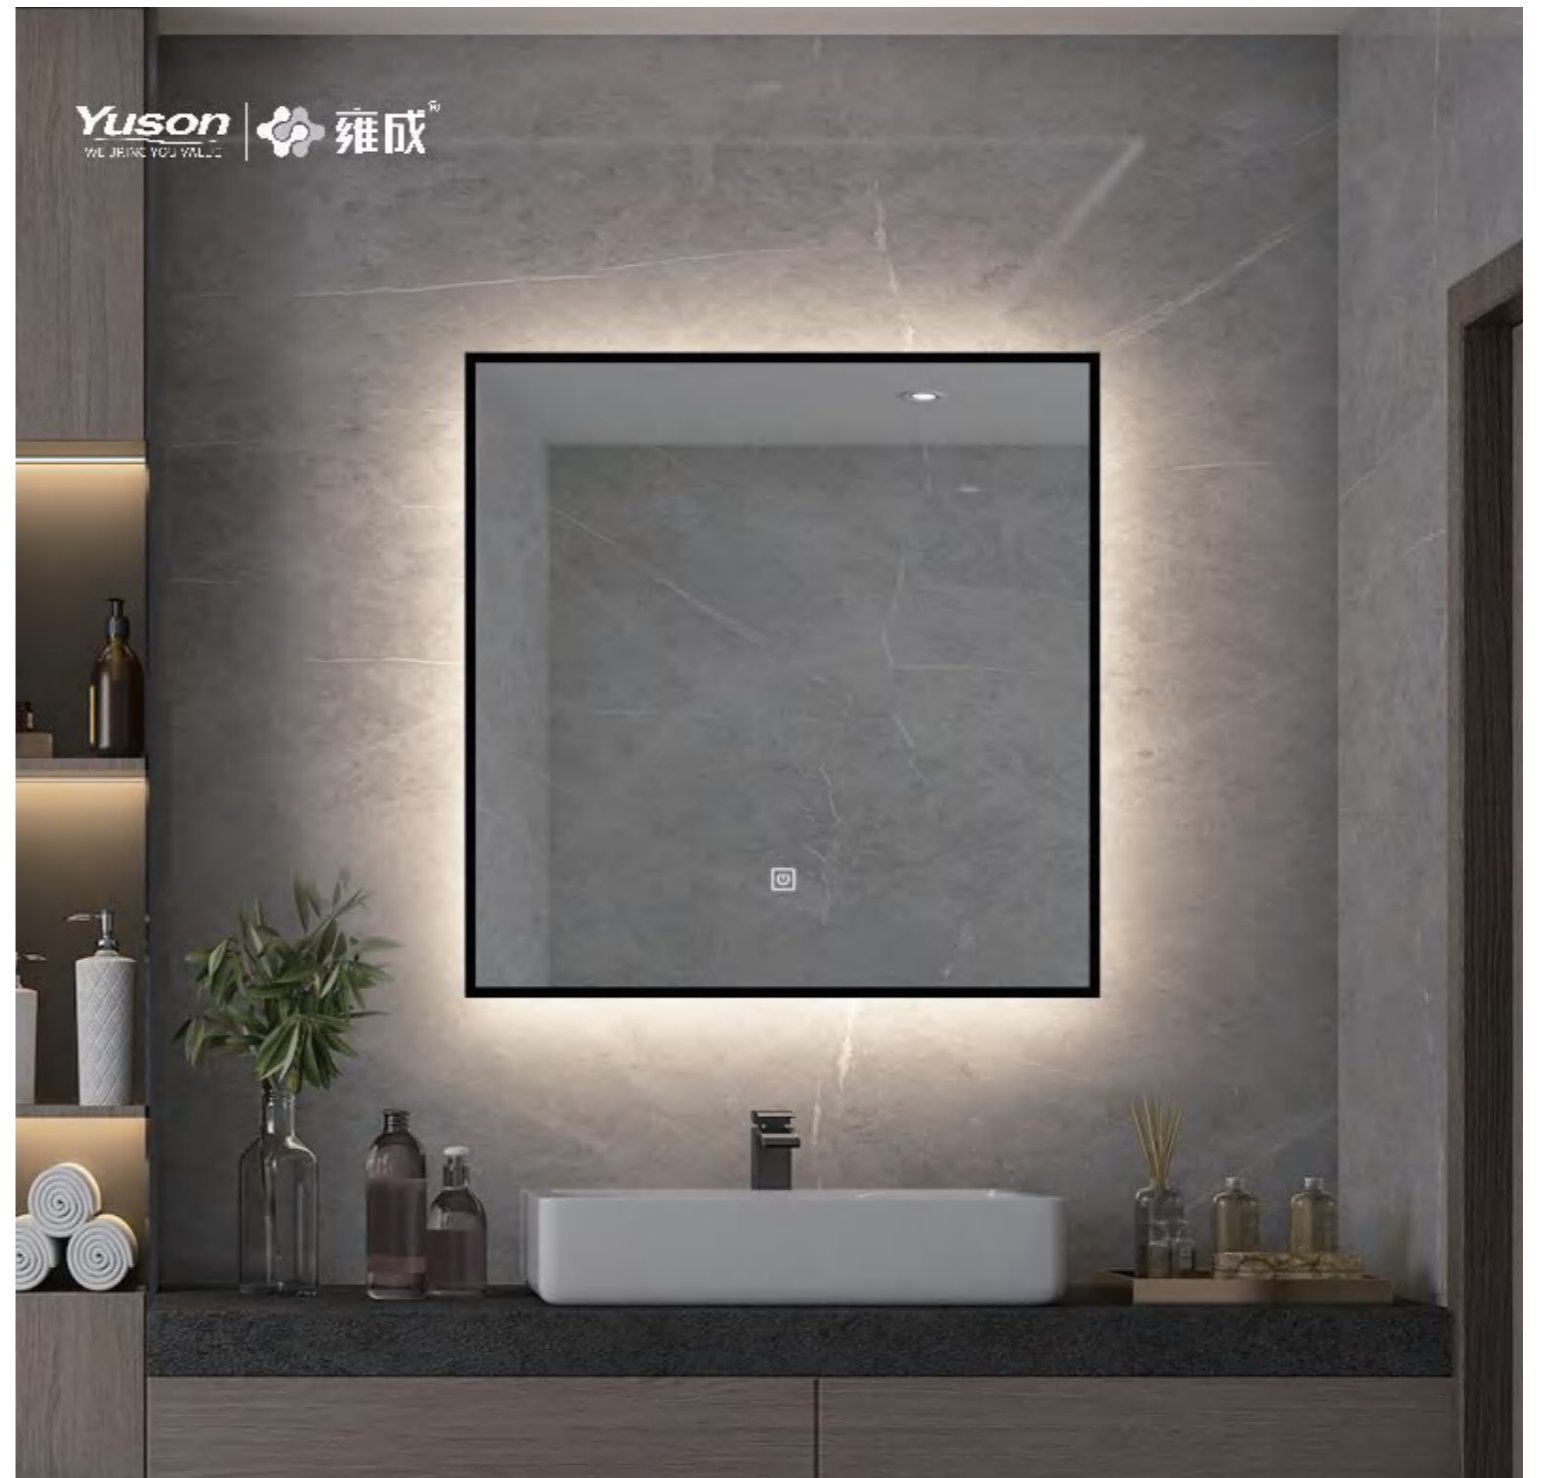

YS57203-2028

YS57203-2432

YS57203-2436

YS57203F-2028

YS57203F-2432

YS57203F-2436

YS57203

Illuminated bathroom mirror(LED)
Copper free mirror from float glass
3000-6000K dimmable touch control
Anti-fog and IP44 waterproof
110-220V DC 12V safe voltage
Easy installation

YS57203F

Illuminated bathroom mirror(LED)
Copper free mirror from float glass
3000-6000K dimmable touch control
Anti-fog and IP44 waterproof
110-220V DC 12V safe voltage
Easy installation

YS57203F-1836

YS57203F-2448

YS57203F-4064

YS57203F-1836

YS57203F-2448

YS57203F-4064

YS57301

Illuminated bathroom mirror(LED)
Copper free mirror from float glass
3000-6000K dimmable touch control
Anti-fog and IP44 waterproof
110-220V DC 12V safe voltage
Easy installation

YS57301F

Illuminated bathroom mirror(LED)
Copper free mirror from float glass
3000-6000K dimmable touch control
Anti-fog and IP44 waterproof
110-220V DC 12V safe voltage
Easy installation

YS57301-2028

YS57301-2432