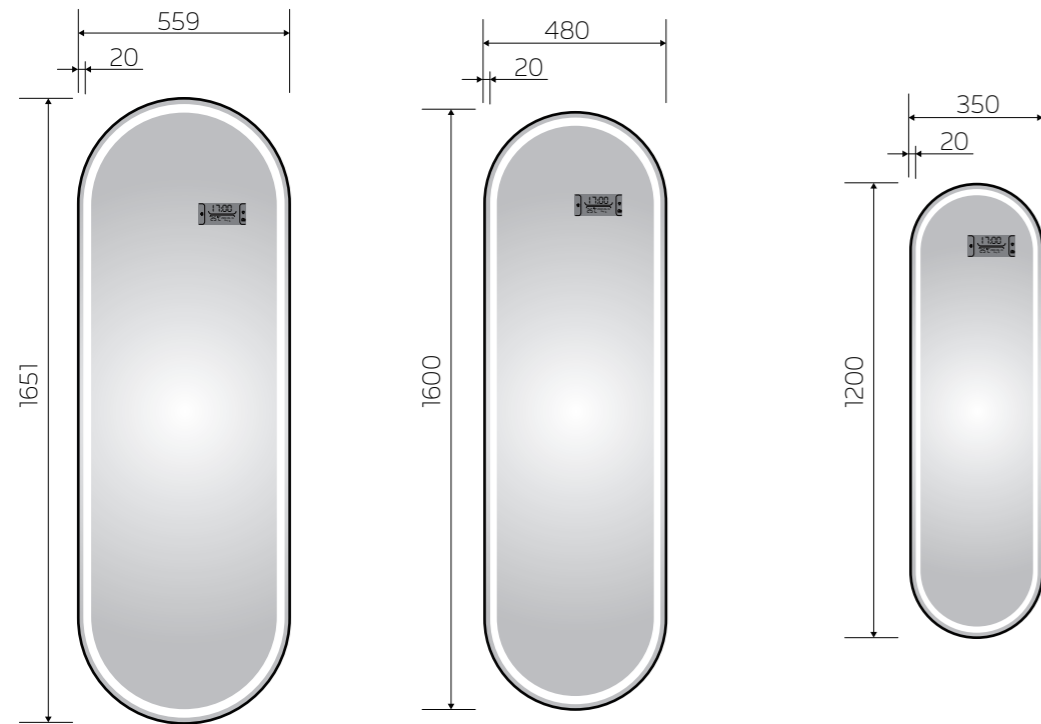

YS57151M-6522

YS57151M-6319

YS57151M-4714

YS57151E

Illuminated dressing mirror(LED)
Copper free mirror from float glass
Aluminium frame
3000-6000K dimmable touch control
110-220V DC 12V safe voltage
Free-standing and Wall-mounted