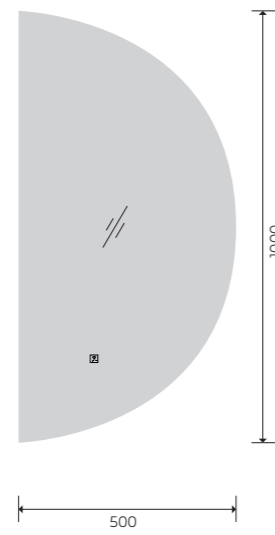

YS57014-2040