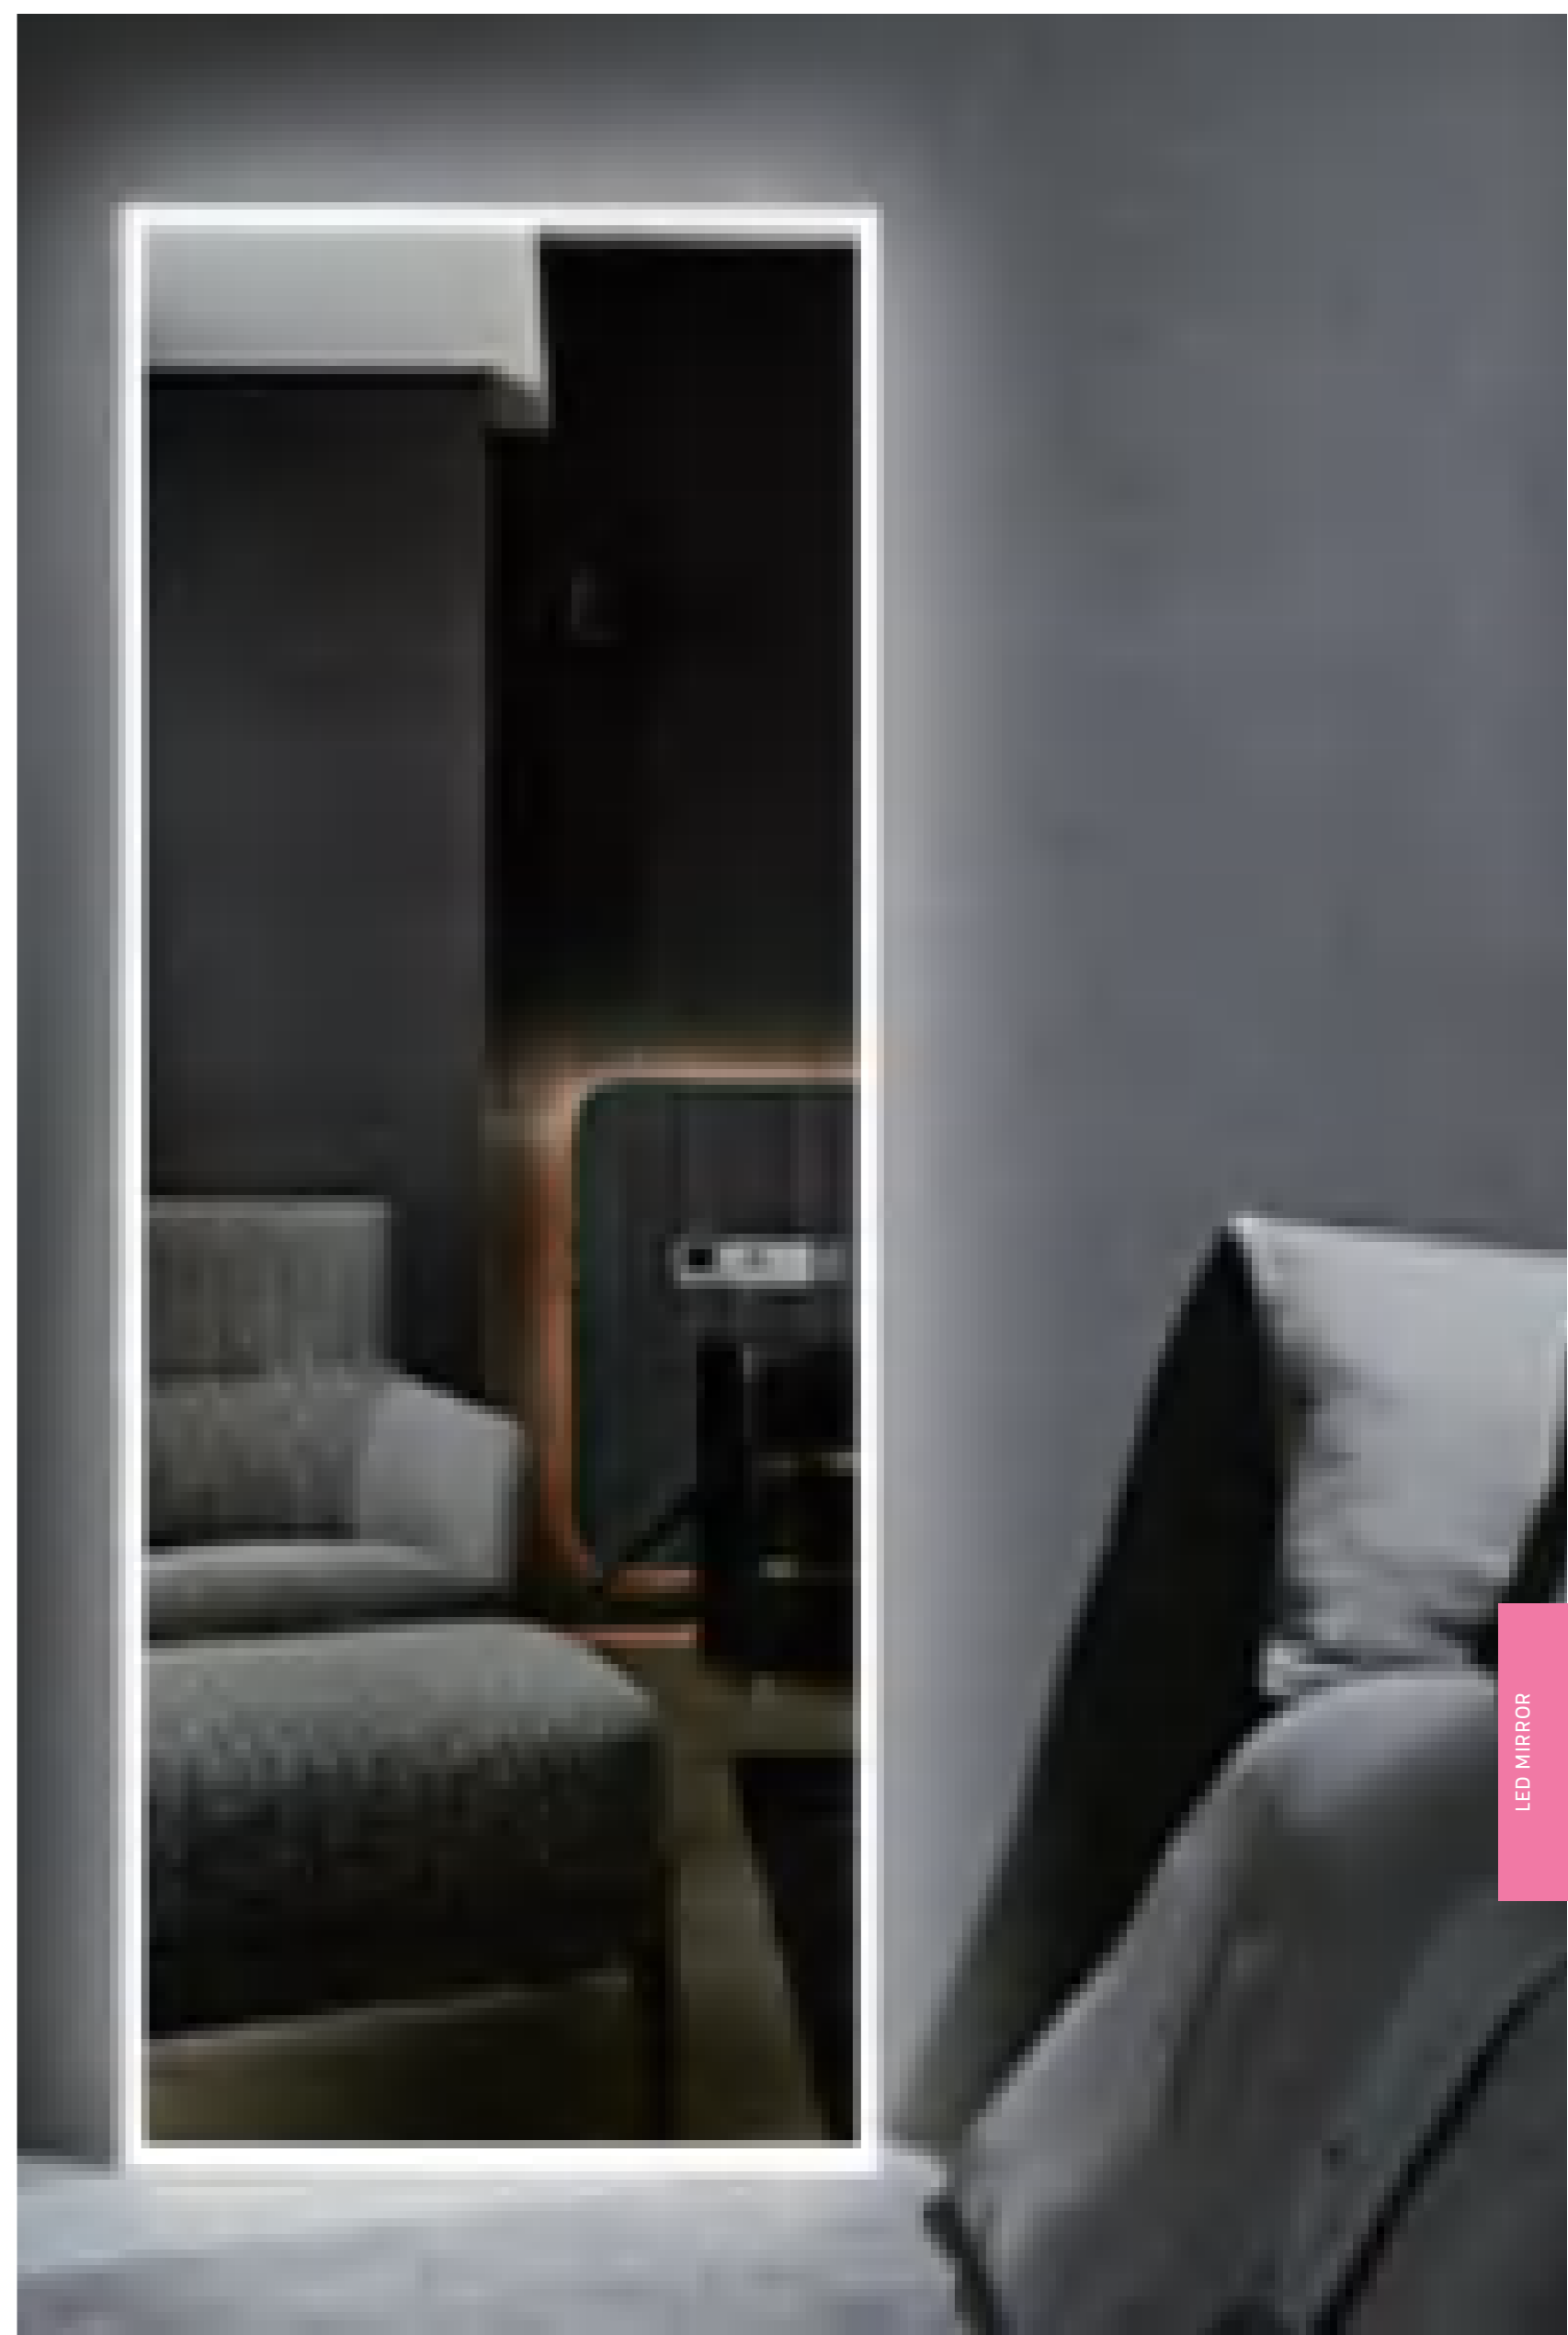

Touch Button

Contemporary Style Bathroom

The LED mirror touch sensor switch has dimming and color mode changing function. When people touch the light for the first time, the lights on. When people touch again, the lights off, when people keep pressing, the light color temperature switch from 3000K to 6000K.

With Separate control switch for lighting dimmer and Anti-fog.
Short press lighting button within one second(1s) to turn on or off the light, Long press the light button for more than one Second(1s) to active the dimmer function. Energy Saving for Anti-fog by separate button control.

LED Mirror