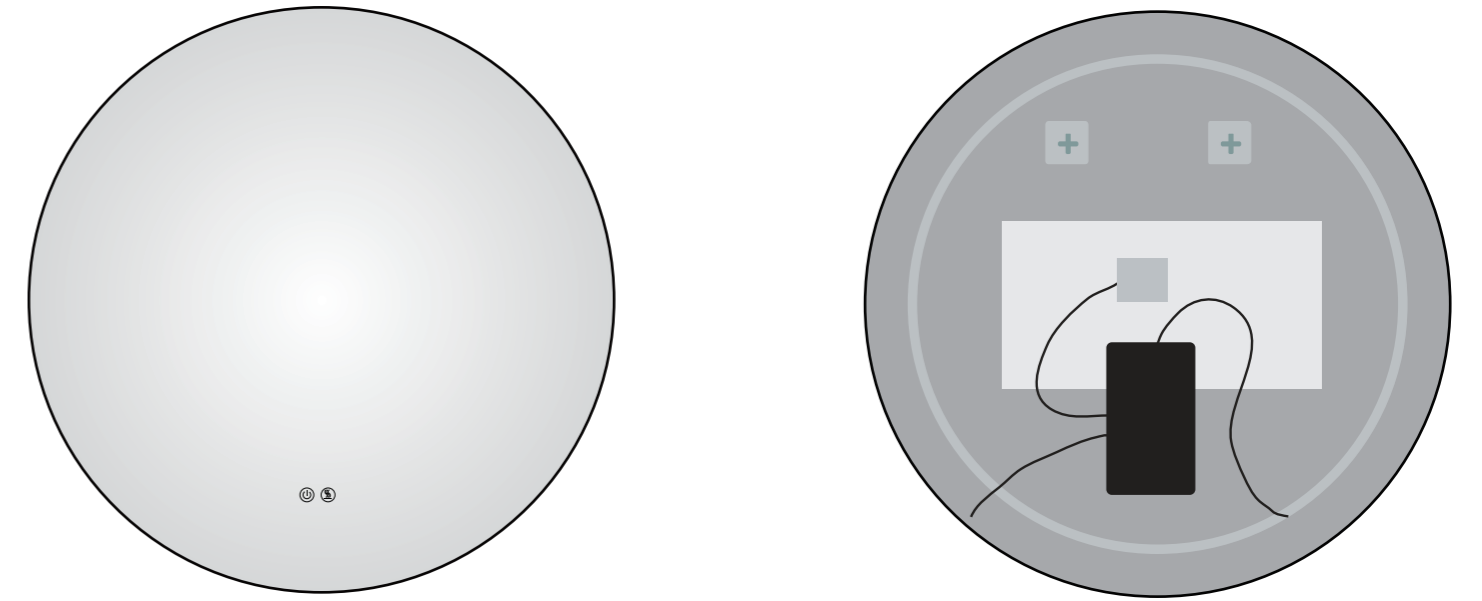

YS57301M-4832

YS57301FM-4032

YS57301FM-4832

YS57401

Illuminated bathroom mirror(LED)
 Copper free mirror from float glass
 3000-6000K dimmable touch control
 Anti-fog and IP44 waterproof
 110-220V DC 12V safe voltage
 Easy installation