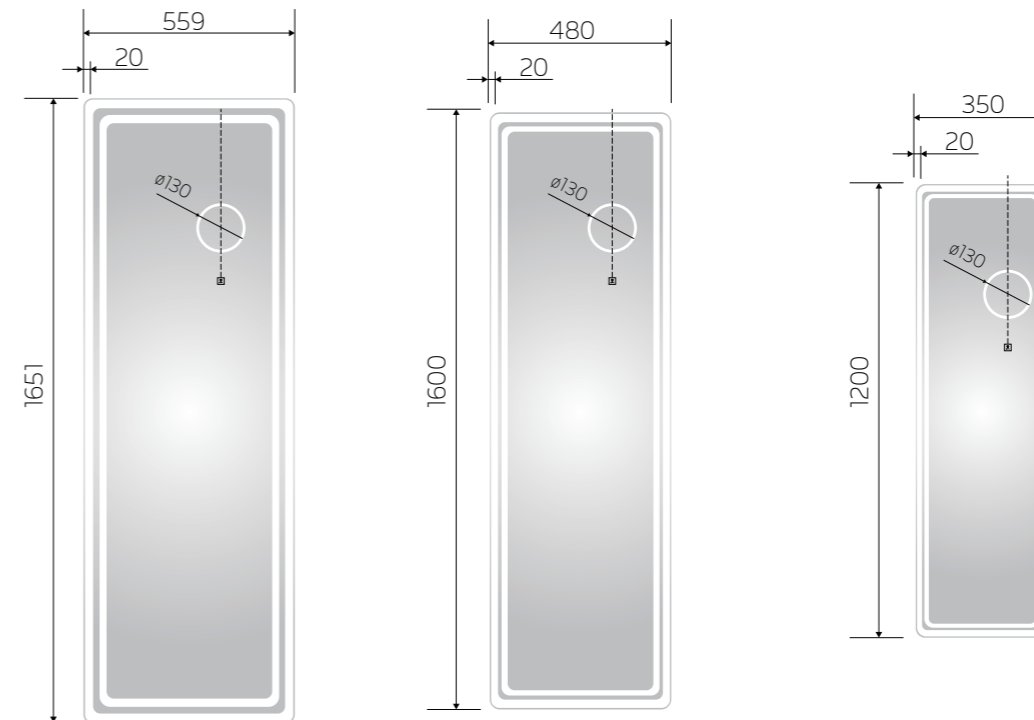

YS57153M-6522

YS57153M-6319

YS57153M-4714