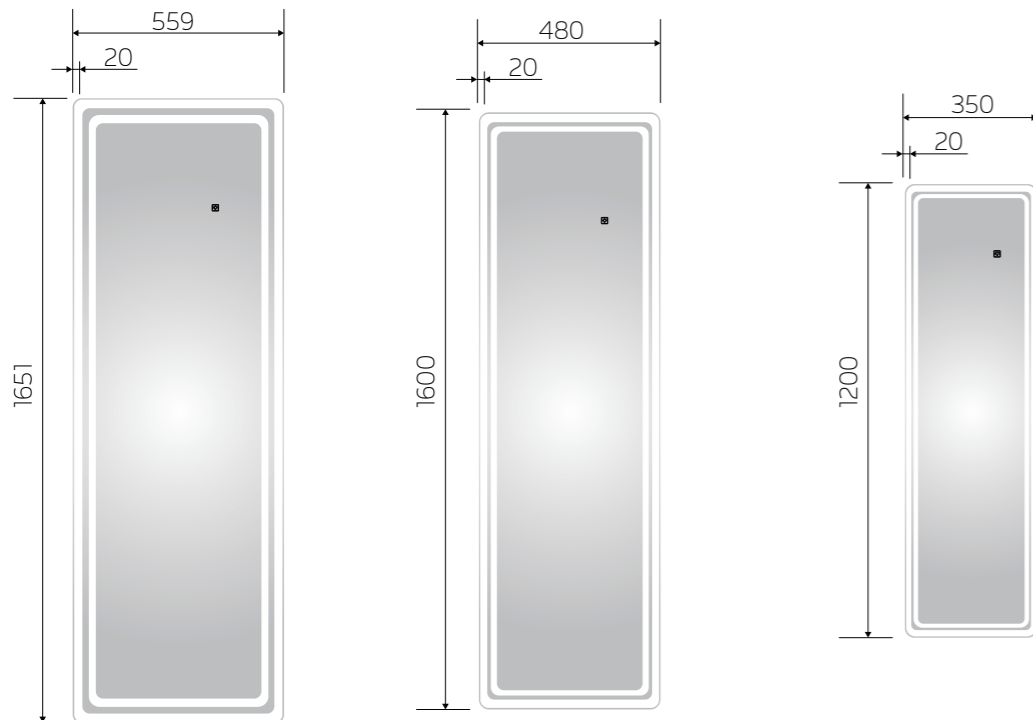

YS57151M-6522

YS57151M-6319

YS57151M-4714

①
Leaning On Wall

②
Wall Mounted

③
Freestanding

YS57153

Illuminated dressing mirror(LED)
Copper free mirror from float glass
Aluminium frame
3000-6000K dimmable touch control
110-220V DC 12V safe voltage
Free-standing and Wall-mounted