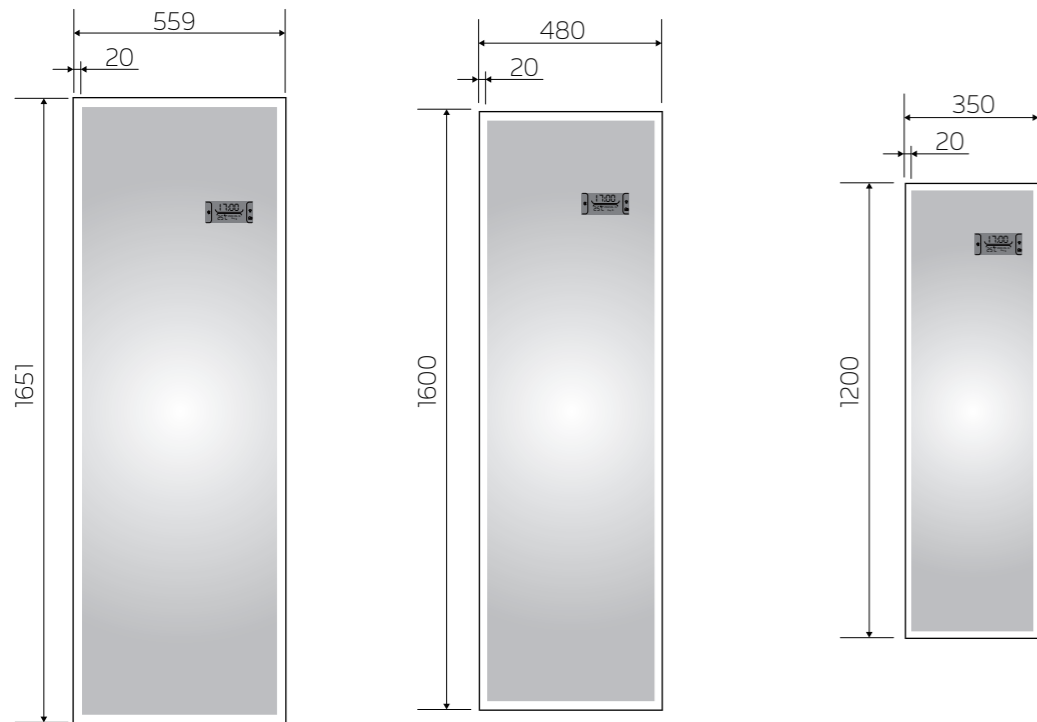

YS57142M-6522

YS57142M-6319

YS57142M-4714

YS57142E

Illuminated dressing mirror(LED)
Copper free mirror from float glass
Aluminium frame
3000-6000K dimmable touch control
110-220V DC 12V safe voltage
Free-standing and Wall-mounted