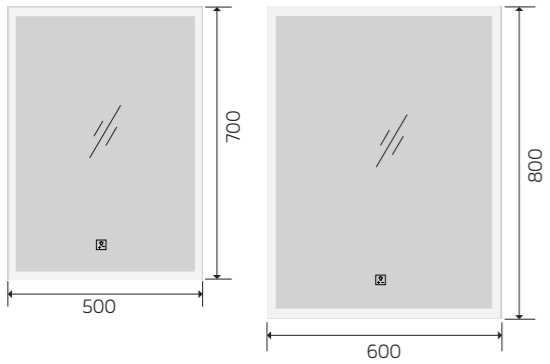

YS57103-2028

YS57103-2432