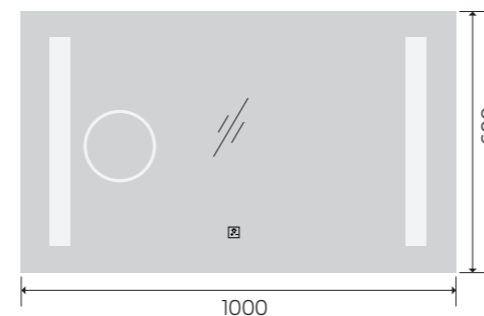

YS57105M-4024