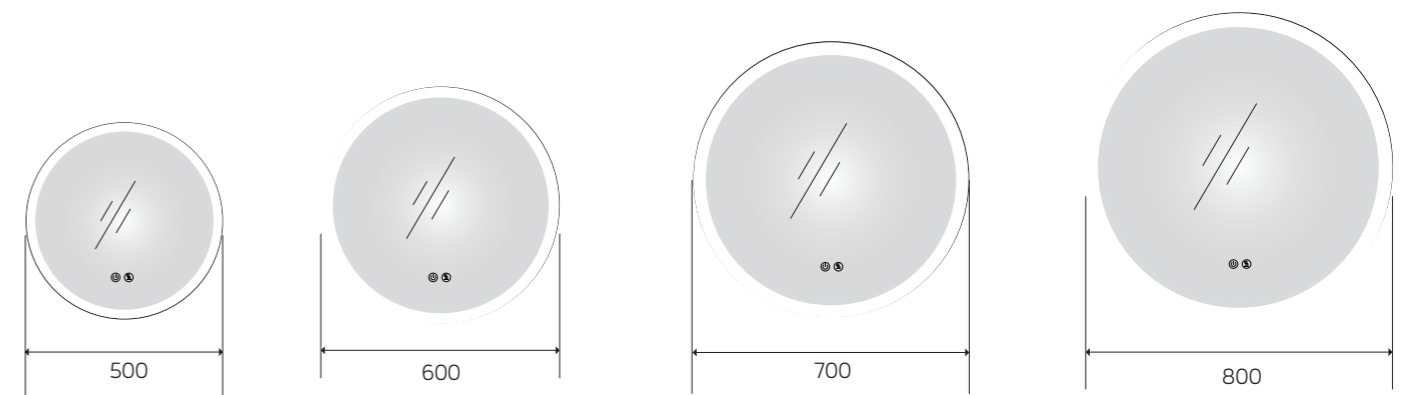

YS57203F-2028

YS57203F-2432

YS57203F-3232

YS57203F-4024