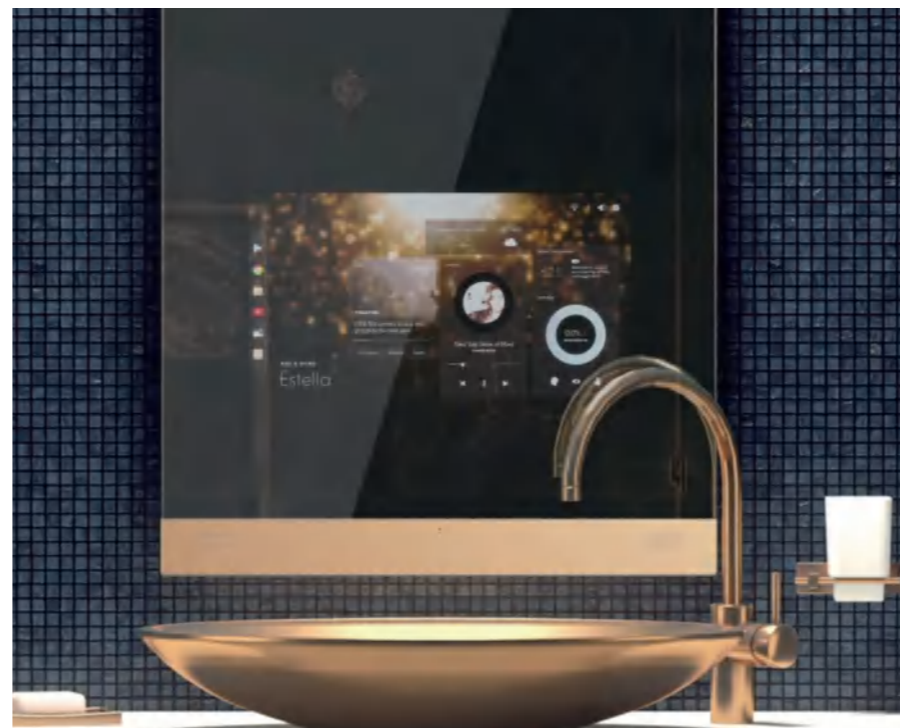

LED Mirror

Alumnium Frame

Alumnium Frame, Multi-color

The frame of the framed LED dressing mirror has a variety of materials and colors, suitable for all kinds of styles, can be modern and simple, or there are noble and gorgeous.

Crisp, clean, sparse, and minimally appointed. Bold colors, chrome accents, high contrast elements.

LED Mirror

Smart

Connect Your Mobile With Bluetooth/Wi-fi

Nothing will get your day going better than a Smart Mirror with Bluetooth Speakers. And as you will see, a smart mirror offers much more than a regular "Mirrors with Lights".

This "intelligent" network-connected smart mirror from Bonnlo – offers a CE Certified 110-volt touch-sensor switch, LED display, Dimmable LED lighting,

Full Memory settings, and Bluetooth speaker to connect to your mobile phone or connect with your home wi-fi directly.