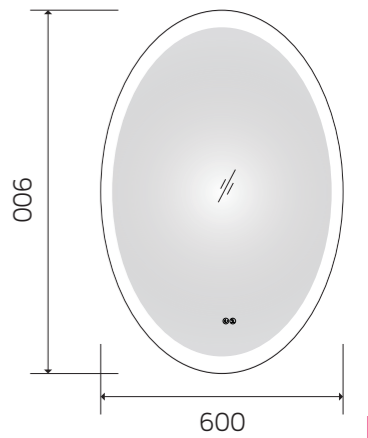

YS57203-2028

YS57203-2432

YS57203-2436

YS57203F-2028

YS57203F-2432

YS57203F-2436

YS57203

Illuminated bathroom mirror(LED)
Copper free mirror from float glass
3000-6000K dimmable touch control
Anti-fog and IP44 waterproof
110-220V DC 12V safe voltage
Easy installation