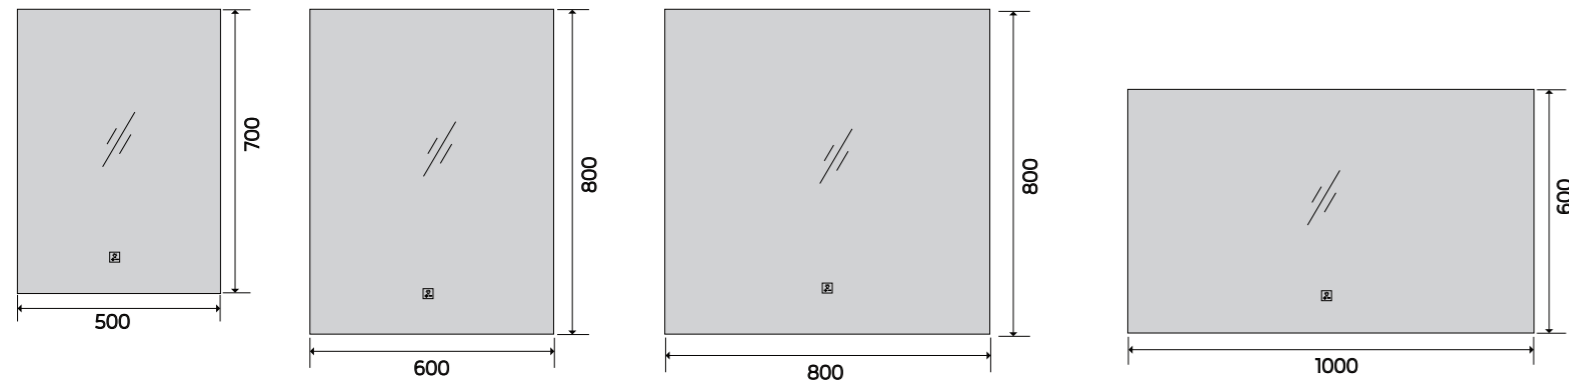

YS57301-2028

YS57301-2432

YS57301-3232

YS57301-4024