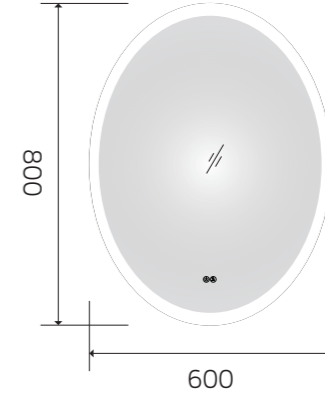

YS57203-2028

YS57203-2432

YS57203-2436

YS57203F-2028

YS57203F-2432

YS57203F-2436

YS57203

Illuminated bathroom mirror(LED)
Copper free mirror from float glass
3000-6000K dimmable touch control
Anti-fog and IP44 waterproof
110-220V DC 12V safe voltage
Easy installation