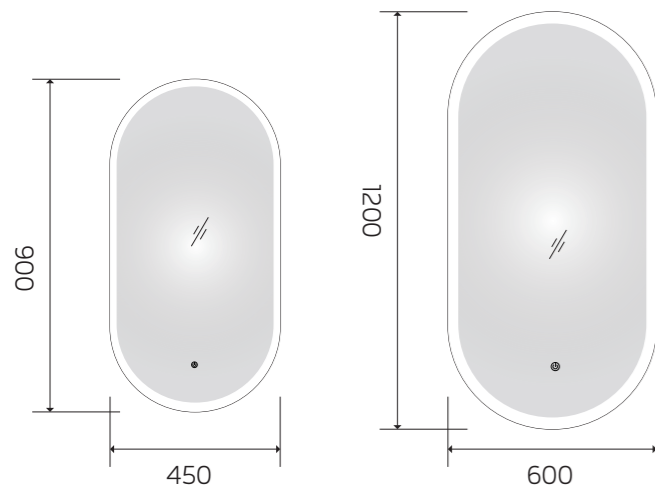

YS57203F-1836

YS57203F-2448