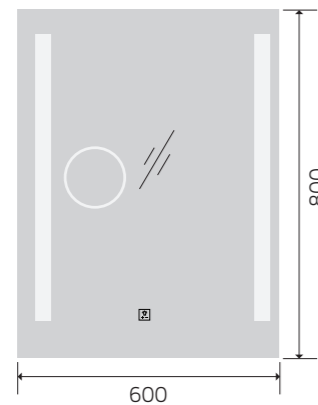

YS57105M-2432