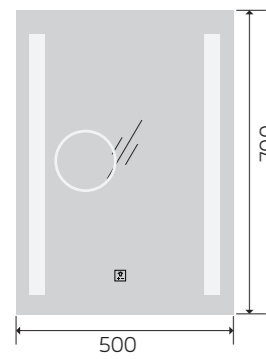

YS57105FM

Illuminated bathroom mirror(LED)
Copper free mirror from float glass
3000-6000K dimmable touch control
Anti-fog and IP44 waterproof
110-220V DC 12V safe voltage
Easy installation

YS57105M-2028