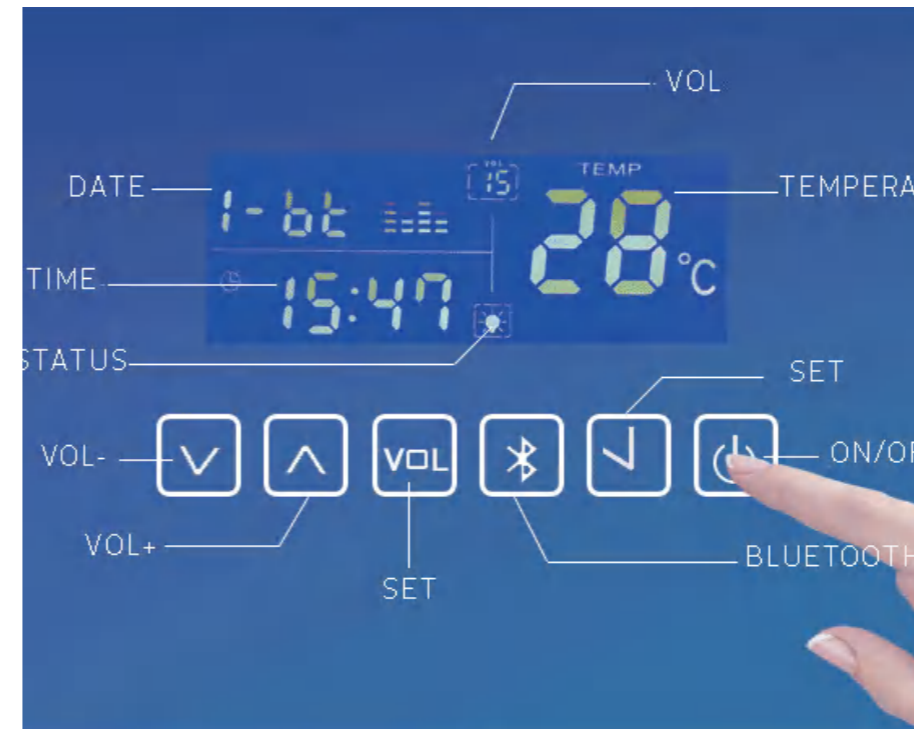

The white LED lighting forms a border all around the mirror, which ensures balanced illumination.

The 3X~10X spot magnifier also illuminated by back lights.

LED Mirror

LED Mirror

Smart

Connect Your Mobile With Bluetooth/Wi-fi