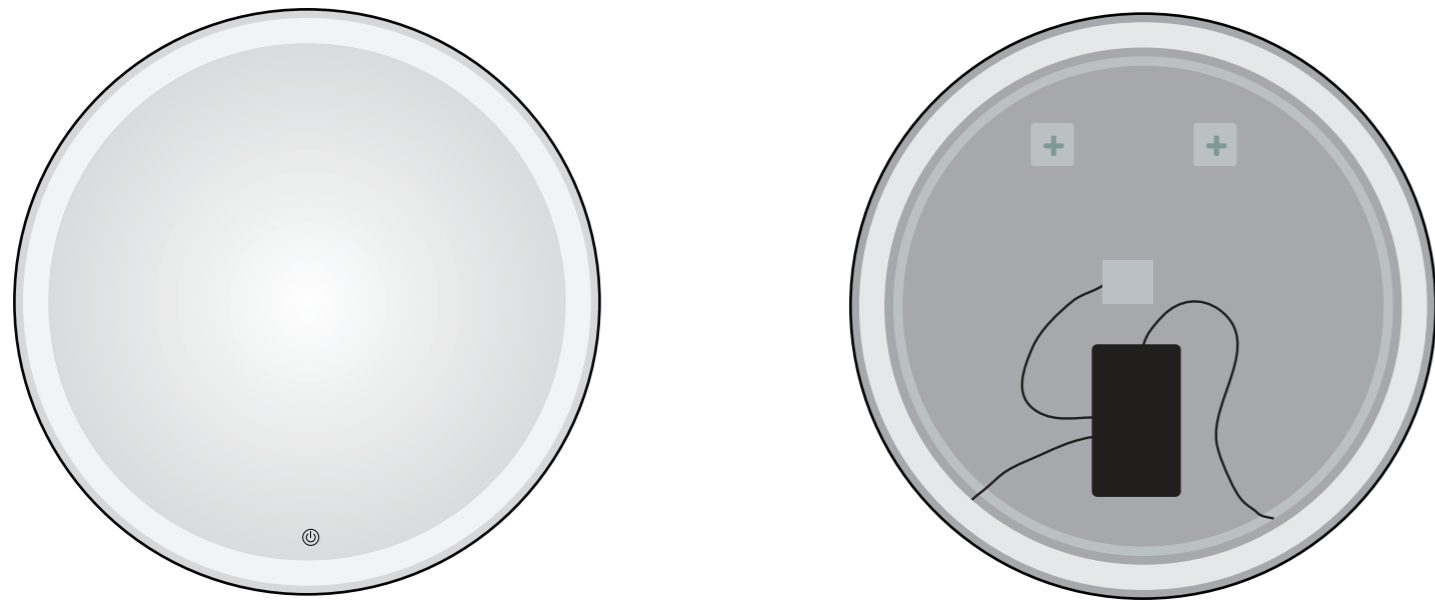

YS57401-40

YS57401F-4032

YS57401F-4832

15cm
Induction Distance

YS57402

Illuminated bathroom mirror(LED)
 Copper free mirror from float glass
 3000-6000K dimmable touch control
 Anti-fog and IP44 waterproof
 110-220V DC 12V safe voltage
 Easy installation