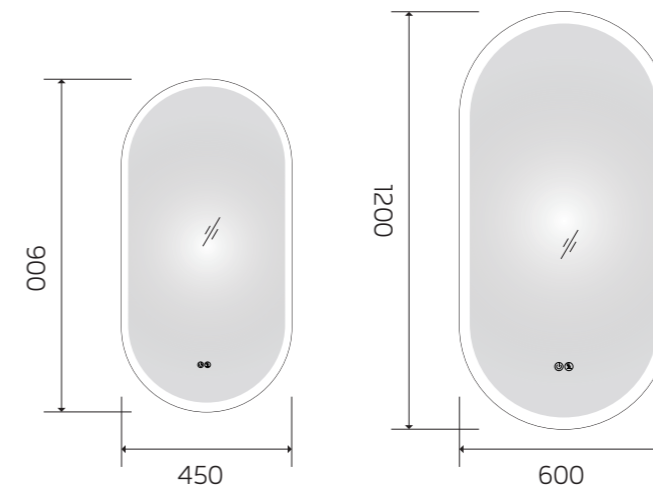

YS57203F-1836

YS57203F-2448