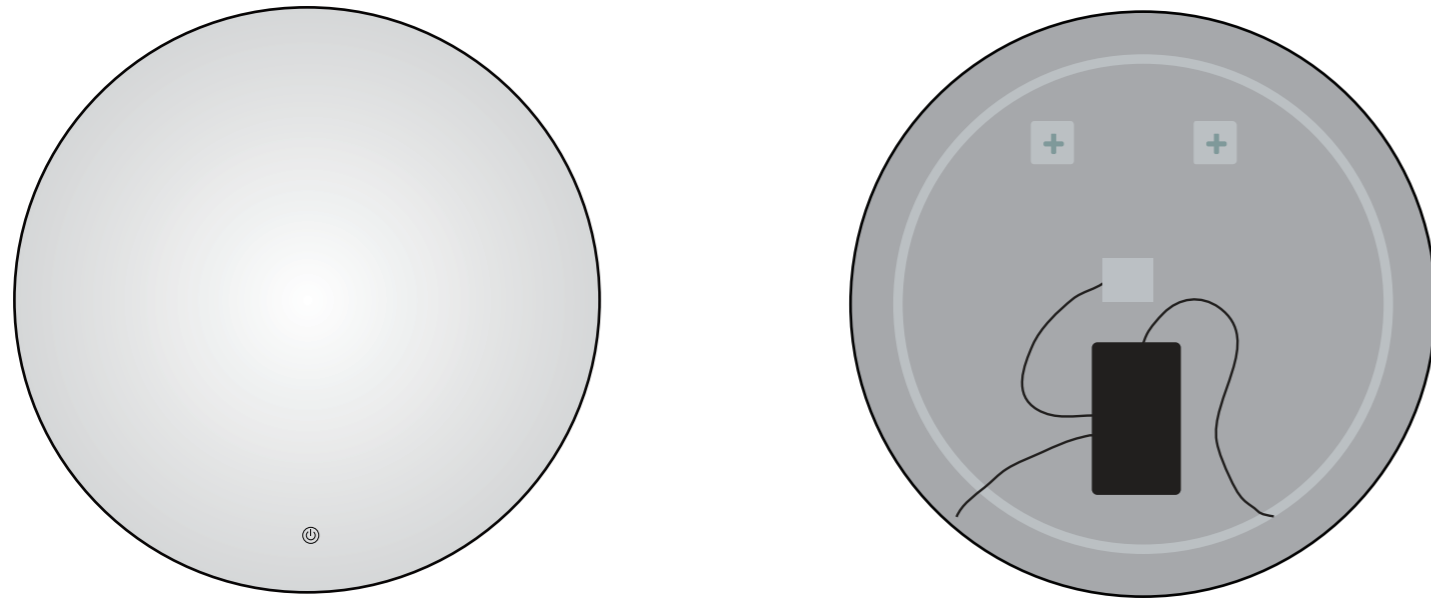

YS57301M-4832

YS57301FM-4032

YS57301FM-4832

YS57401

Illuminated bathroom mirror(LED)
 Copper free mirror from float glass
 3000-6000K dimmable touch control
 Anti-fog and IP44 waterproof
 110-220V DC 12V safe voltage
 Easy installation