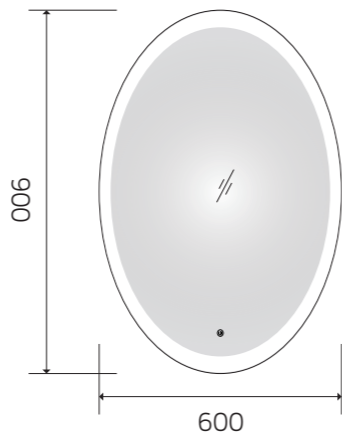

YS57203-2436