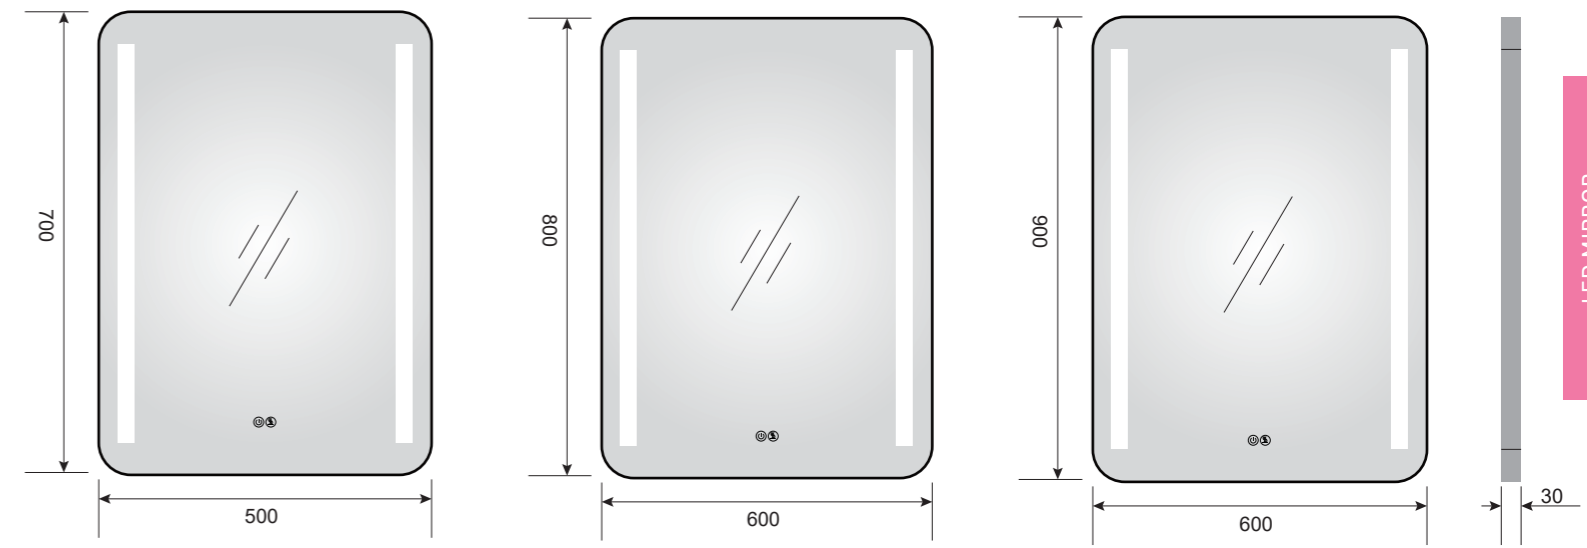

YS57120F-2028

YS57120F-2432

YS57120F-2436

LED MIRROR