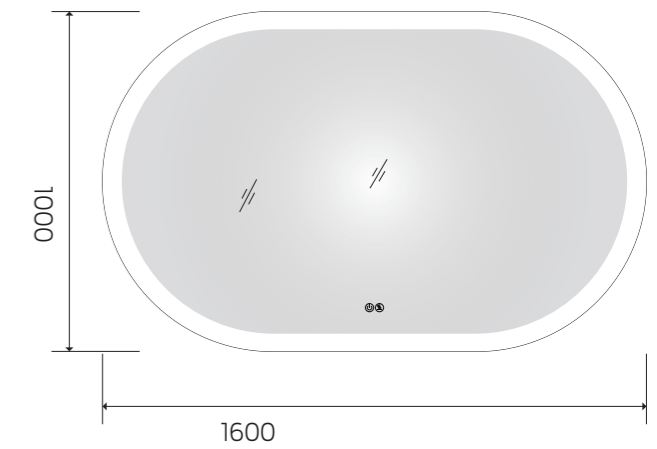

YS57203F-4064