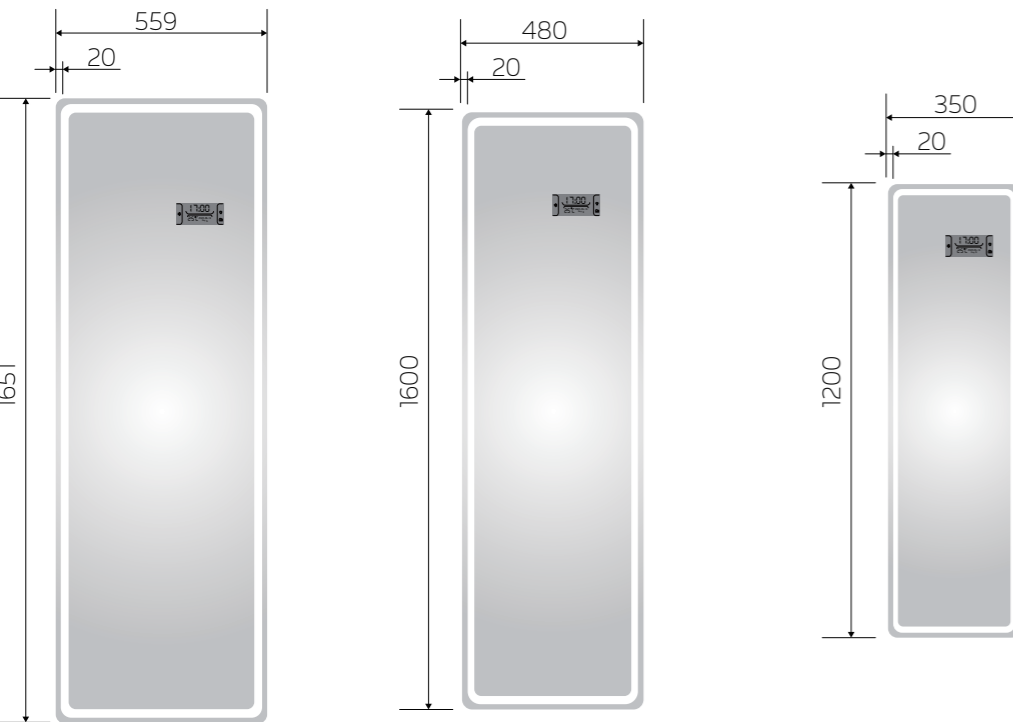

YS57141M-6522

YS57141M-6319

YS57141M-4714

YS57141E

Illuminated dressing mirror(LED)
Copper free mirror from float glass
Aluminium frame
3000-6000K dimmable touch control
110-220V DC 12V safe voltage
Free-standing and Wall-mounted