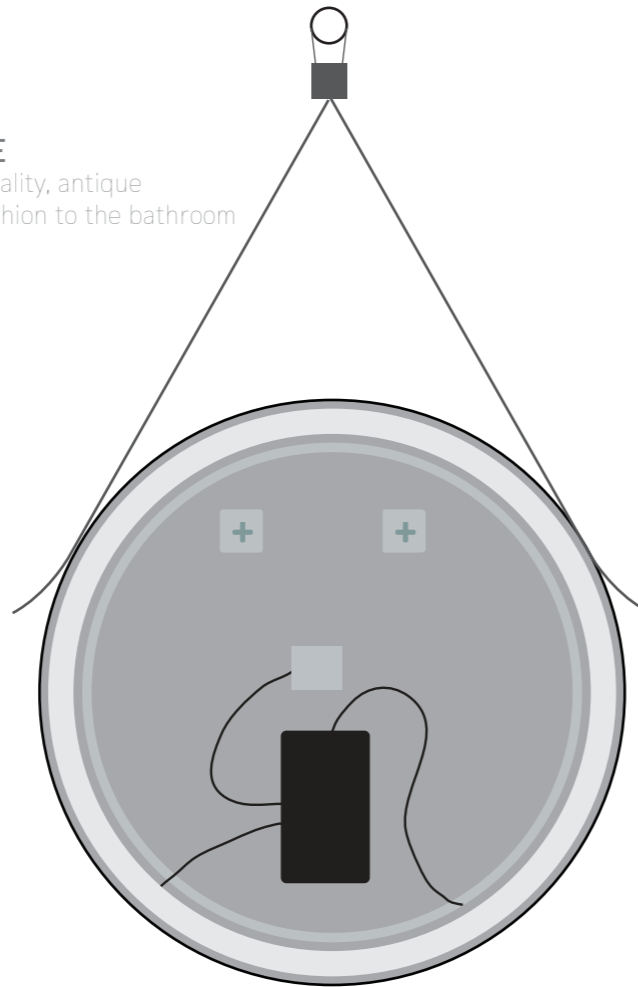

BRASS FRAME

luxury high-end quality, antique decor bring old fashion to the bathroom space

YS57140

Illuminated bathroom mirror(LED)
Copper free mirror from float glass
3000-6000K dimmable touch control
Anti-fog and IP44 waterproof
110-220V DC 12V safe voltage
Easy installation