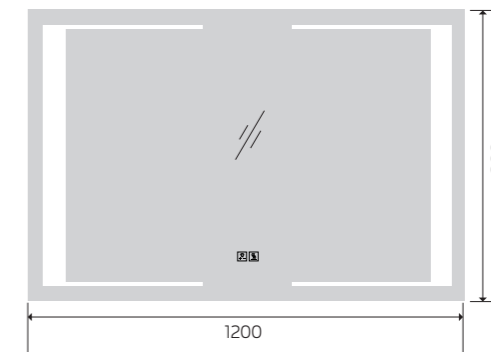

YS57114F-2028

YS57114F-2432

YS57114F-3232

YS57114F-4024

YS57114F-4032

YS57114F-4832

YS57115F

Illuminated bathroom mirror(LED)
Copper free mirror from float glass
3000-6000K dimmable touch control
Anti-fog and IP44 waterproof
110-220V DC 12V safe voltage
Easy installation