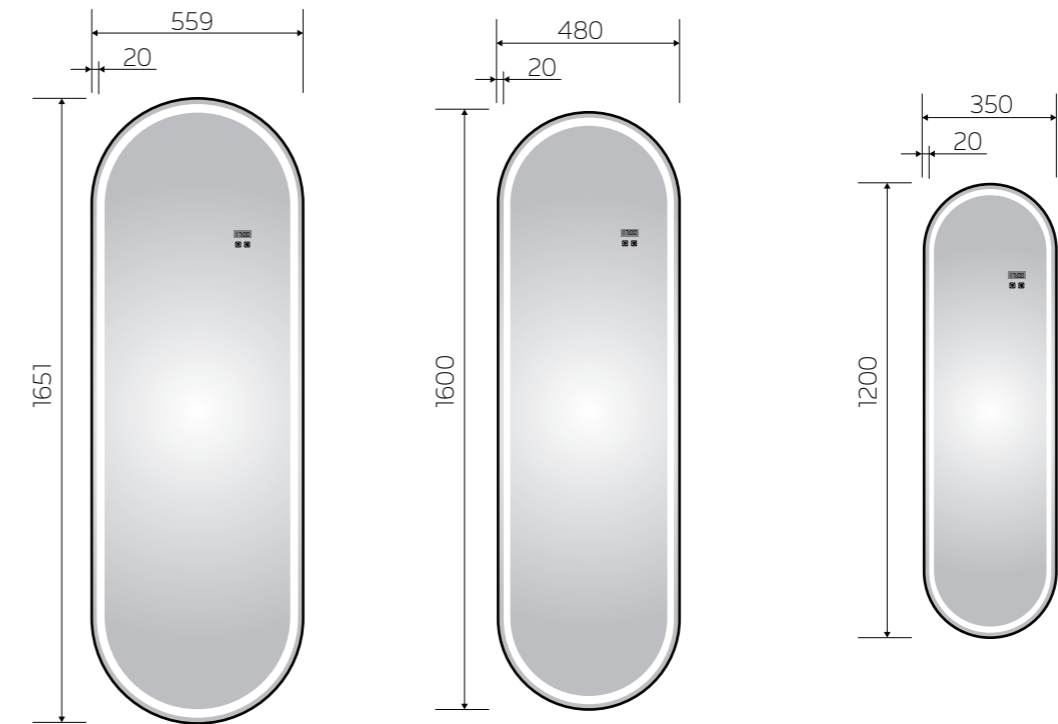

YS57151M-6522

YS57151M-6319

YS57151M-4714