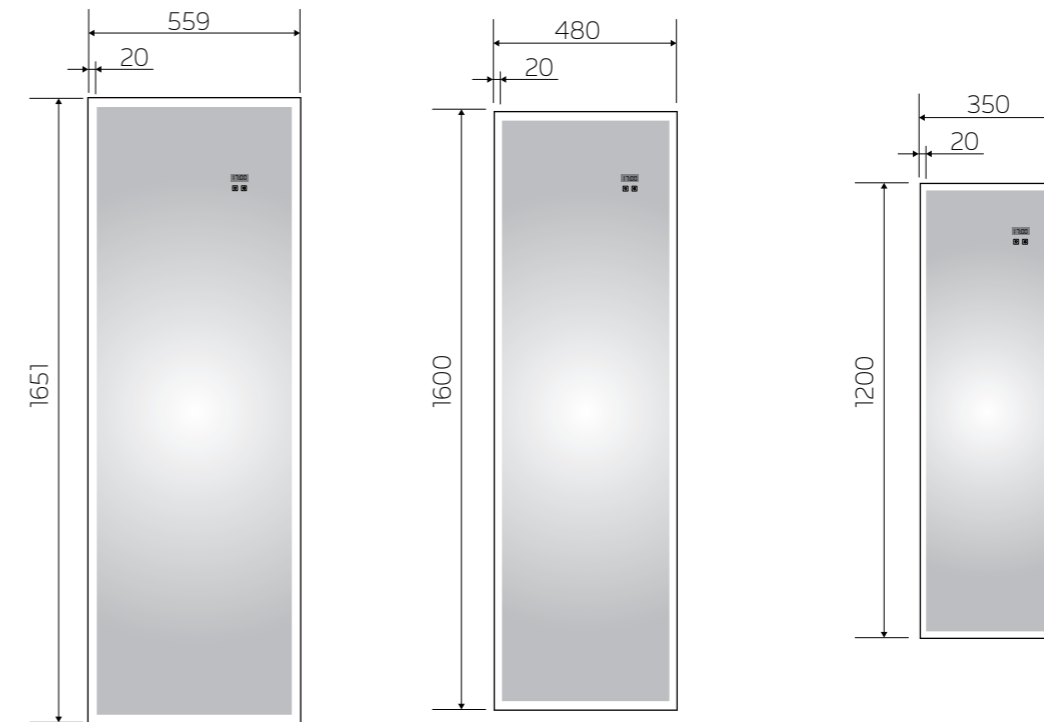

YS57142M-6522

YS57142M-6319

YS57142M-4714