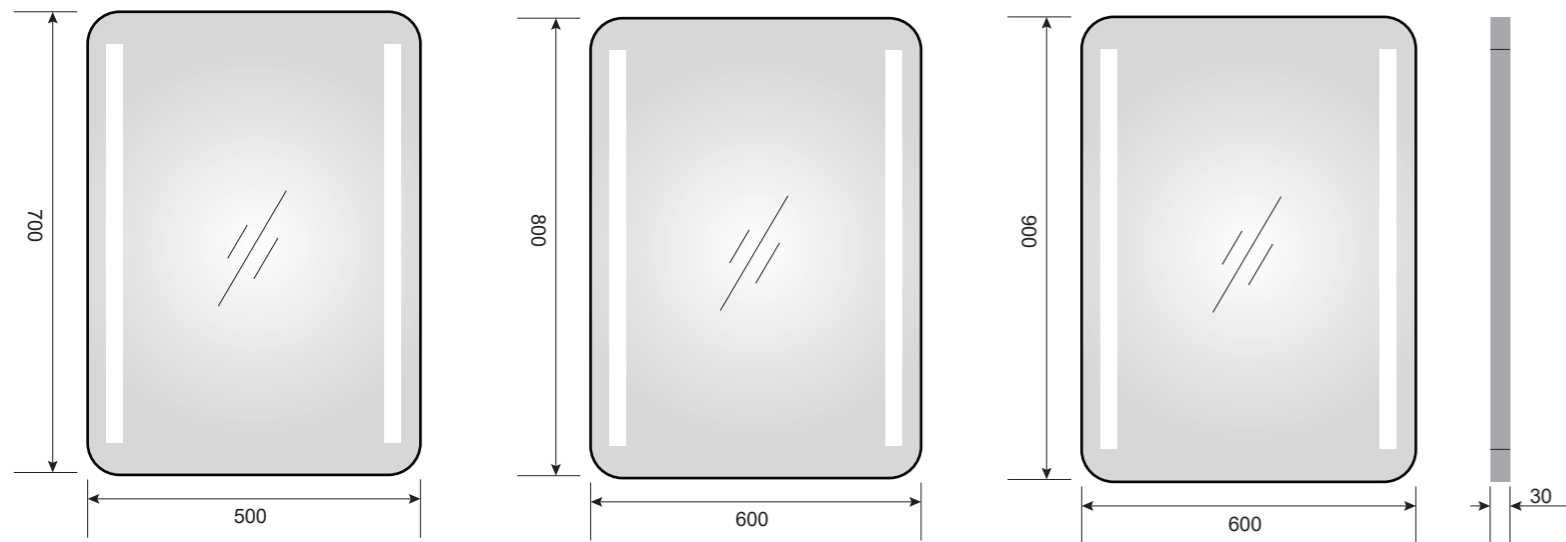

YS57120-2028

YS57120-2432

YS57120-2436