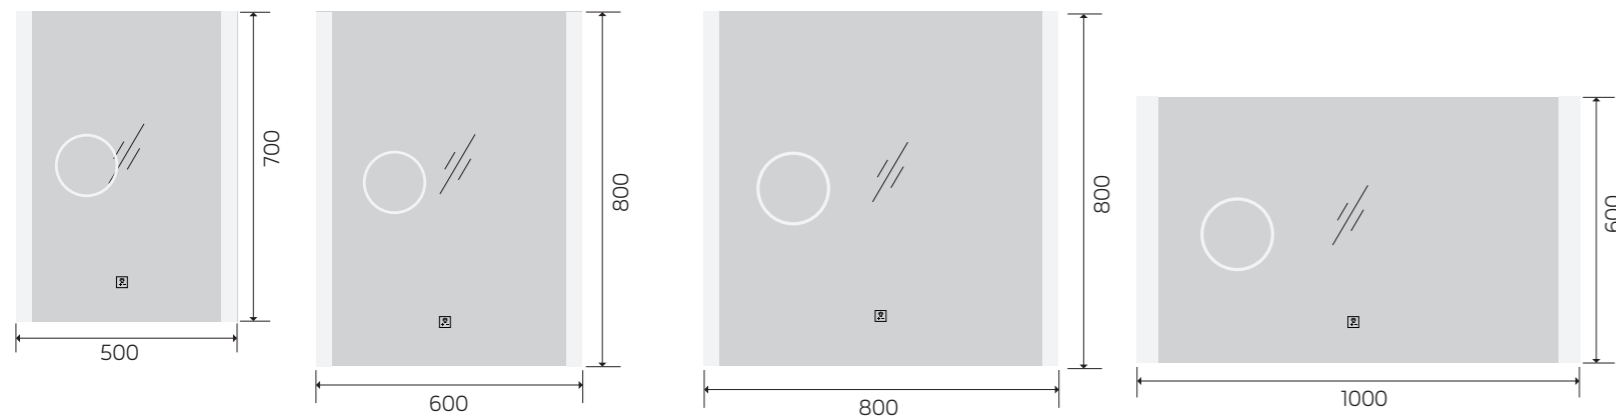

YS57106M-2028

YS57106M-2432

YS57106M-3232

YS57106M-4024