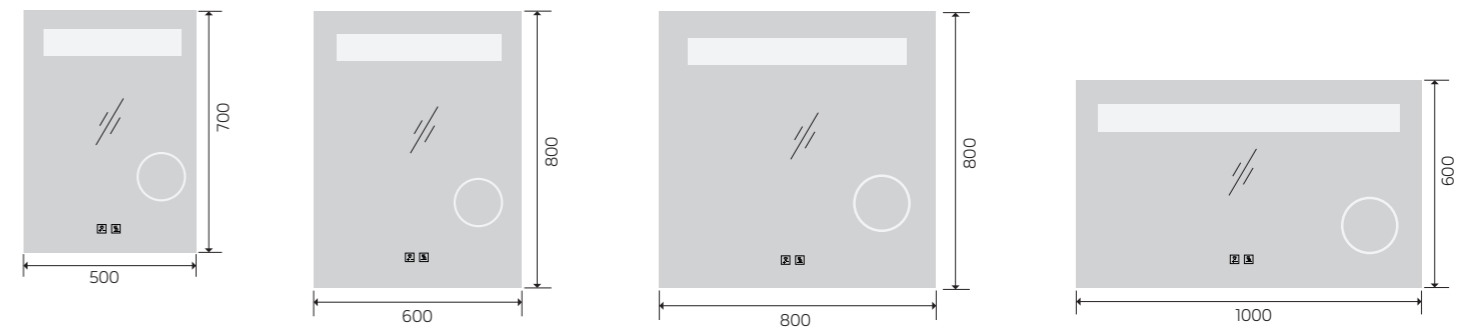

YS57107FM-2028

YS57107FM-2432

YS57107FM-3232

YS57107FM-4024