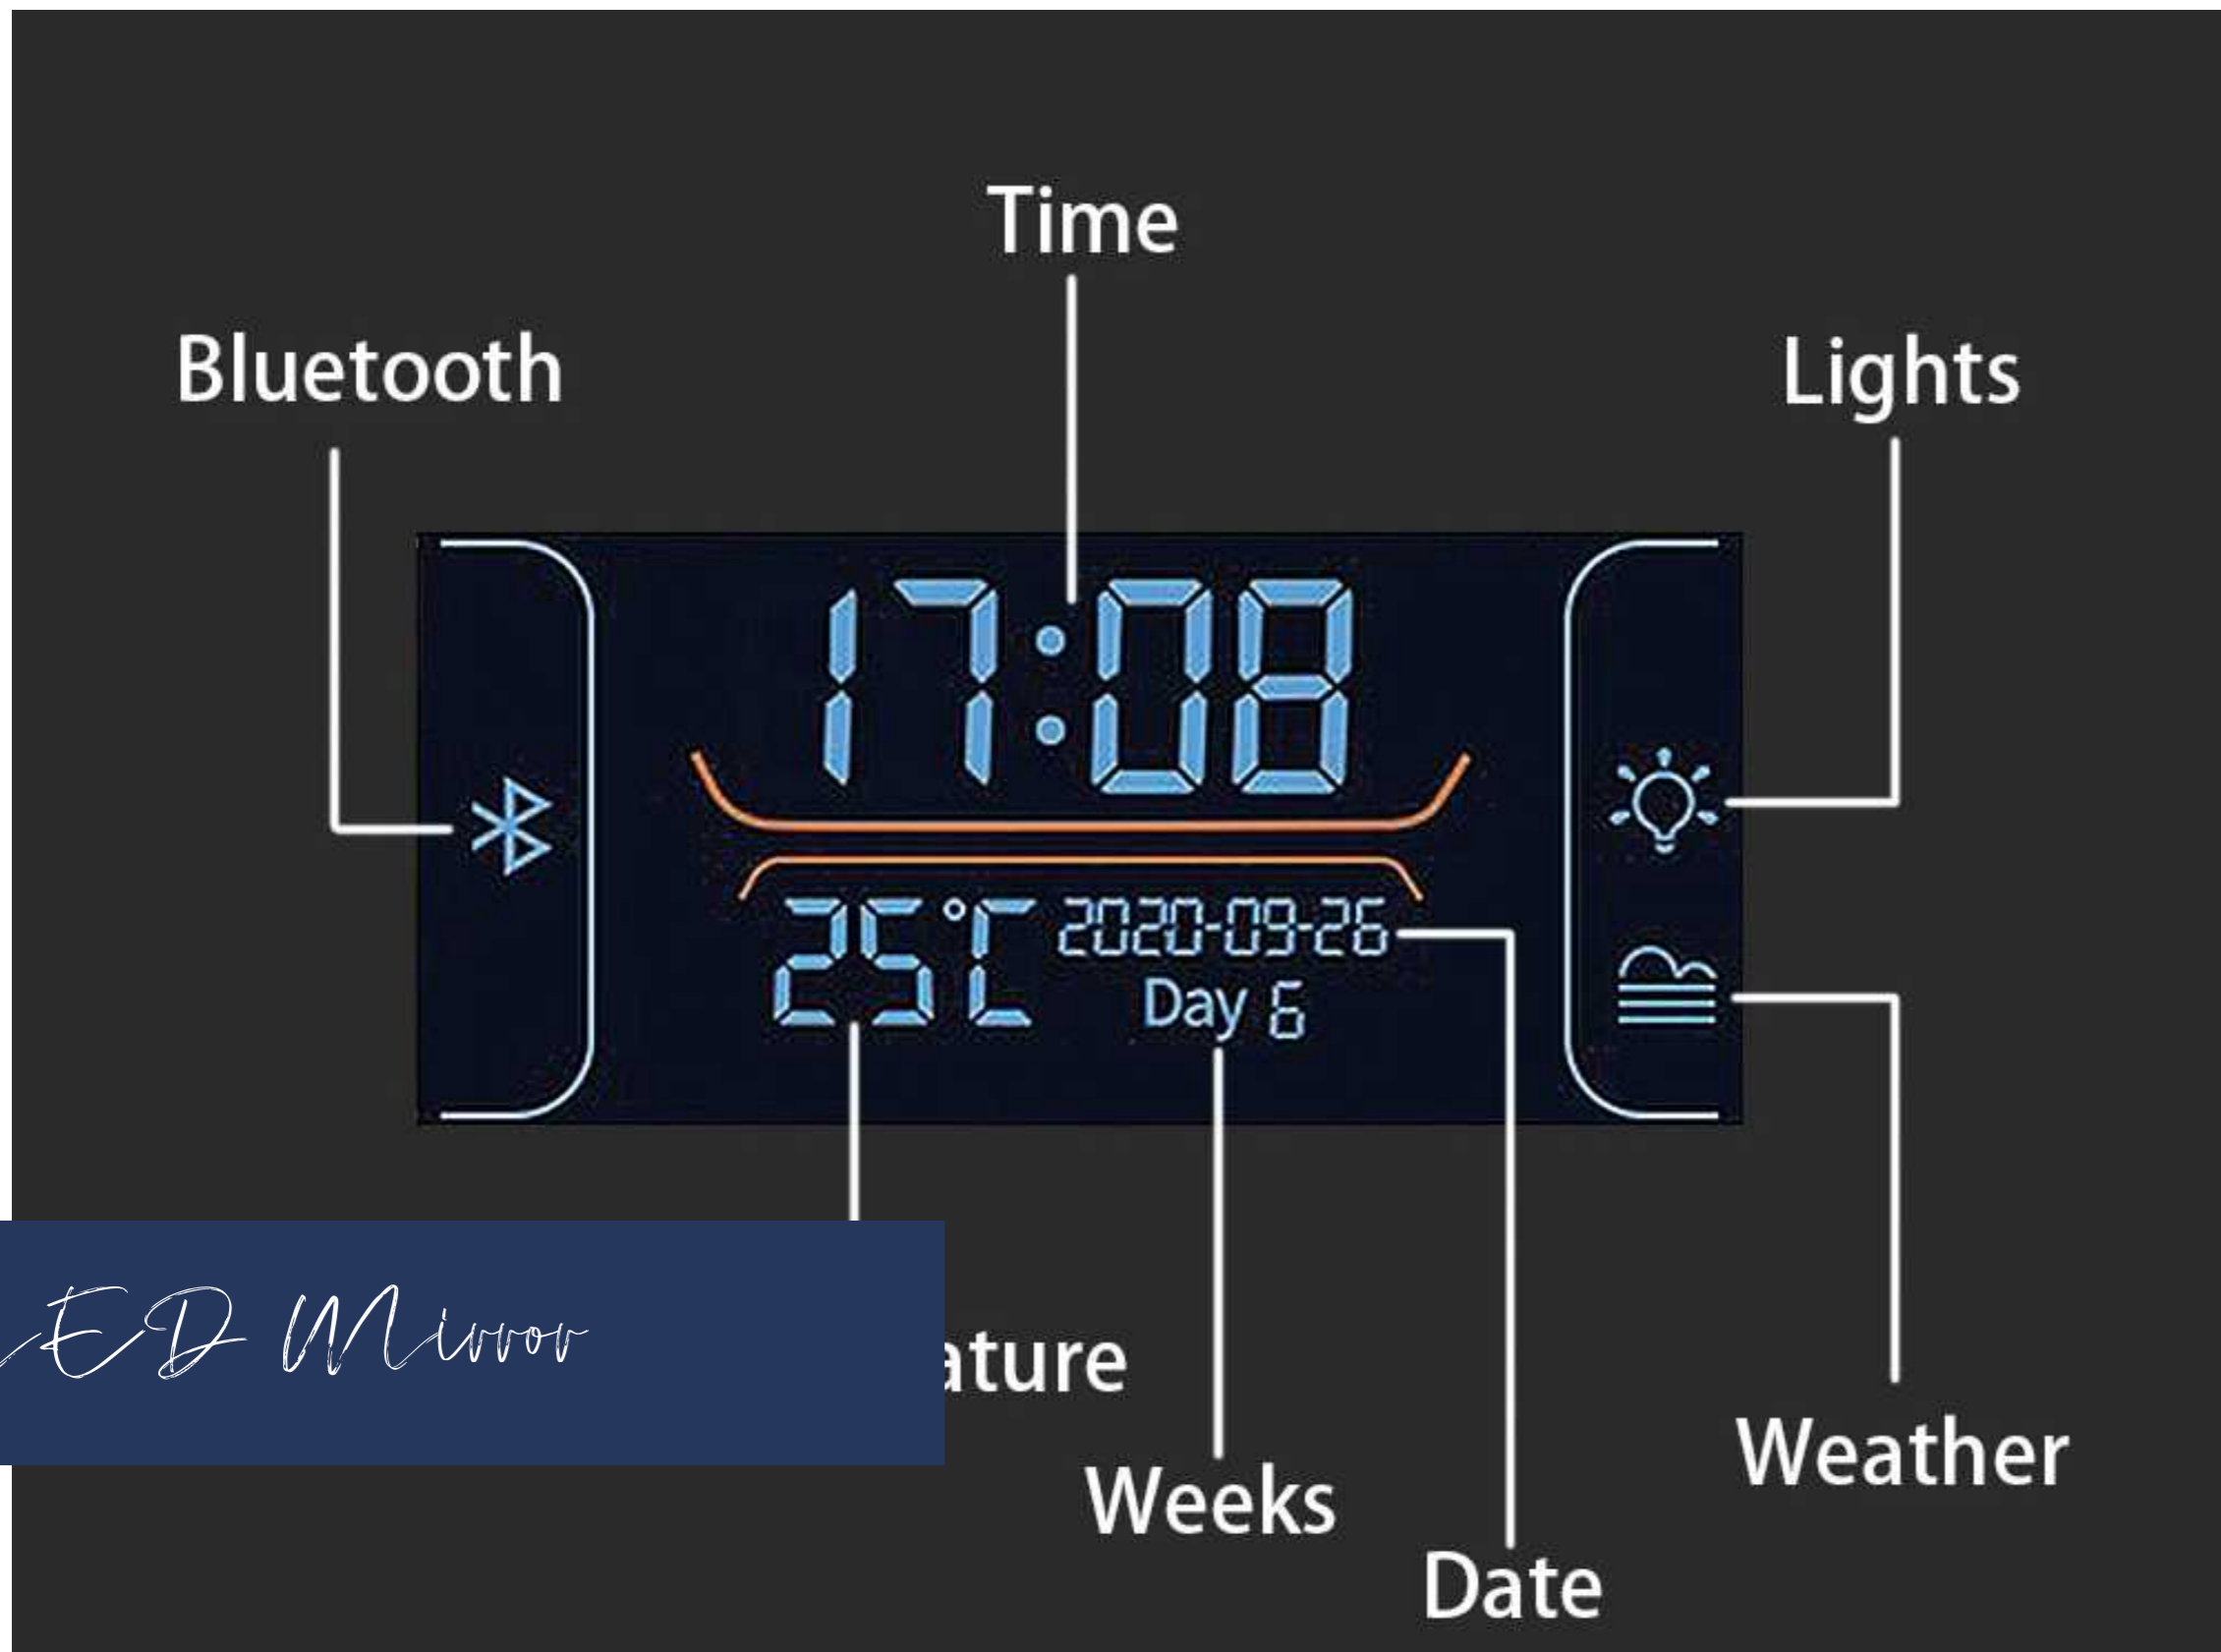

Smart

Connect Your Mobile With Bluetooth/Wi-fi

Nothing will get your day going better than a Smart Mirror with Bluetooth Speakers. And as you will see, a smart mirror offers much more than a regular "Mirrors with Lights".

This "intelligent" network-connected smart mirror from Bonnlo – offers a CE Certified 110-volt touch-sensor switch, LED display, Dimmable LED lighting,

Full Memory settings, and Bluetooth speaker to connect to your mobile phone or connect with your home wi-fi directly.