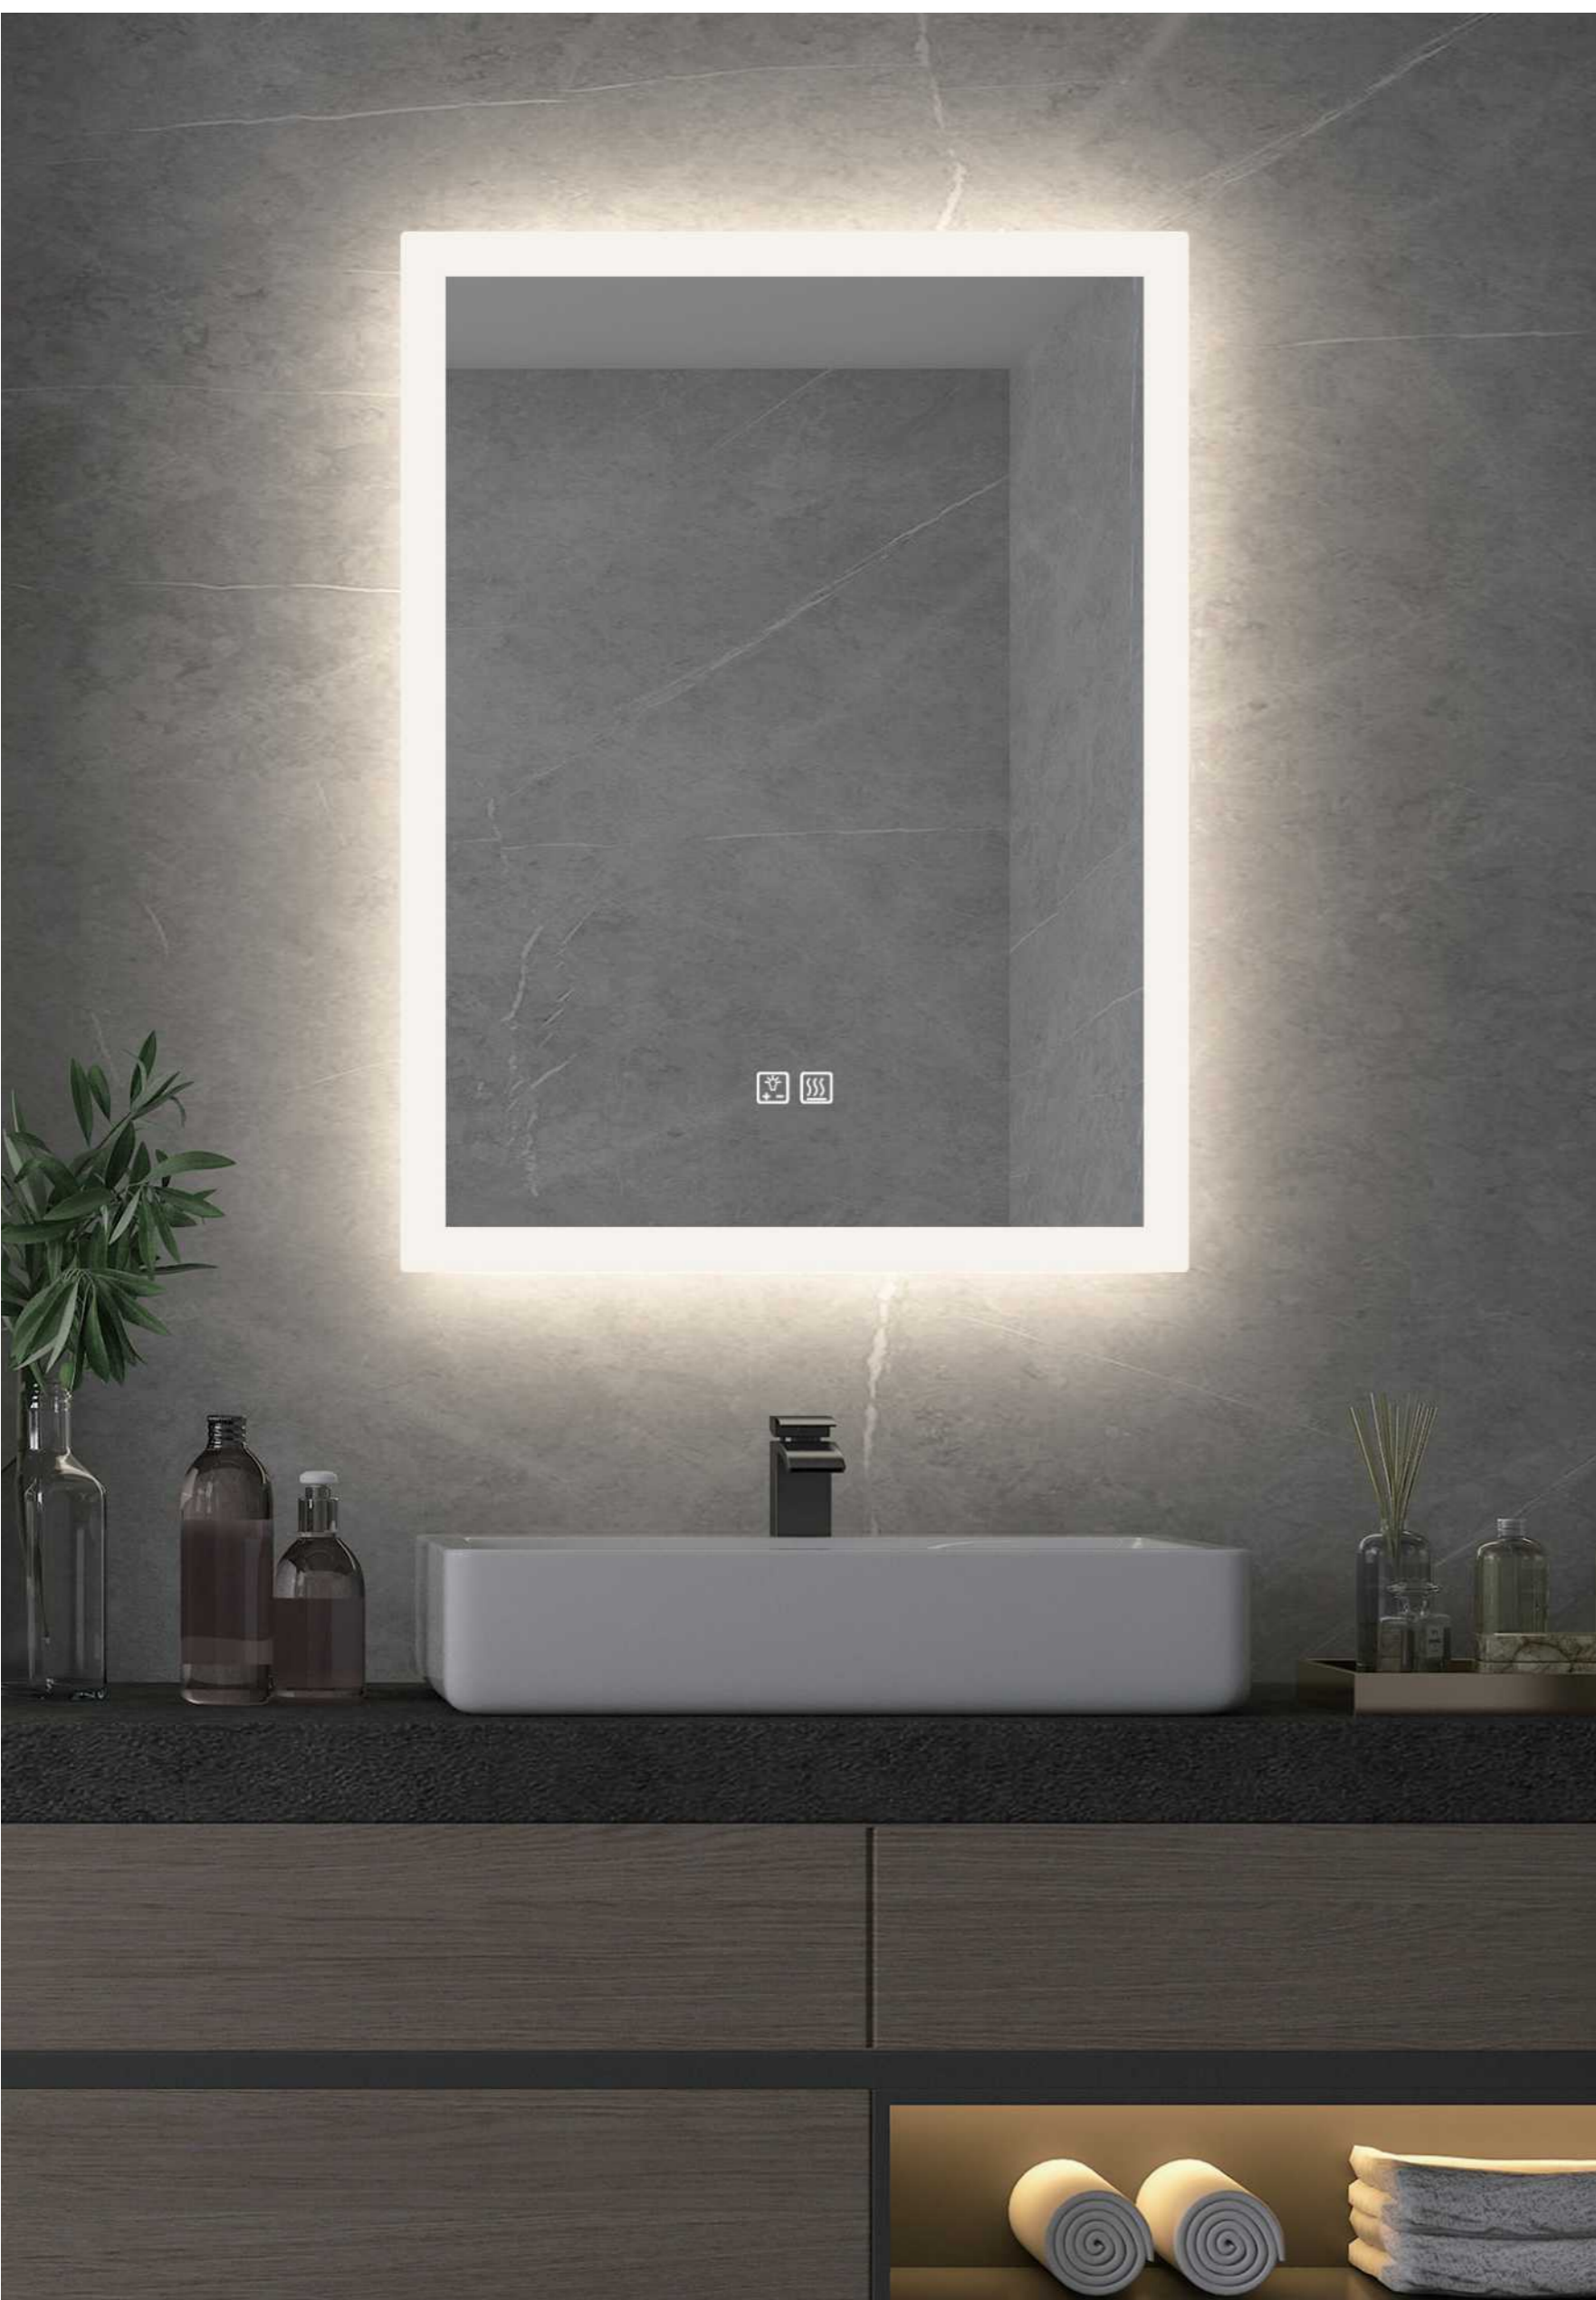

YS57101FM

Illuminated bathroom mirror(LED)
 Copper free mirror from float glass
 3000-6000K dimmable touch control
 Anti-fog and IP44 waterproof
 110-220V DC 12V safe voltage
 Easy installation

YS57101M-2028

YS57101M-4832

YS57101FM-4032

YS57101FM-4832

YS57103

Illuminated bathroom mirror(LED)
Copper free mirror from float glass
3000-6000K dimmable touch control
Anti-fog and IP44 waterproof
110-220V DC 12V safe voltage
Easy installation

YS57103F

Illuminated bathroom mirror(LED)
Copper free mirror from float glass
3000-6000K dimmable touch control
Anti-fog and IP44 waterproof
110-220V DC 12V safe voltage
Easy installation

YS57103-2028

YS57103-2432