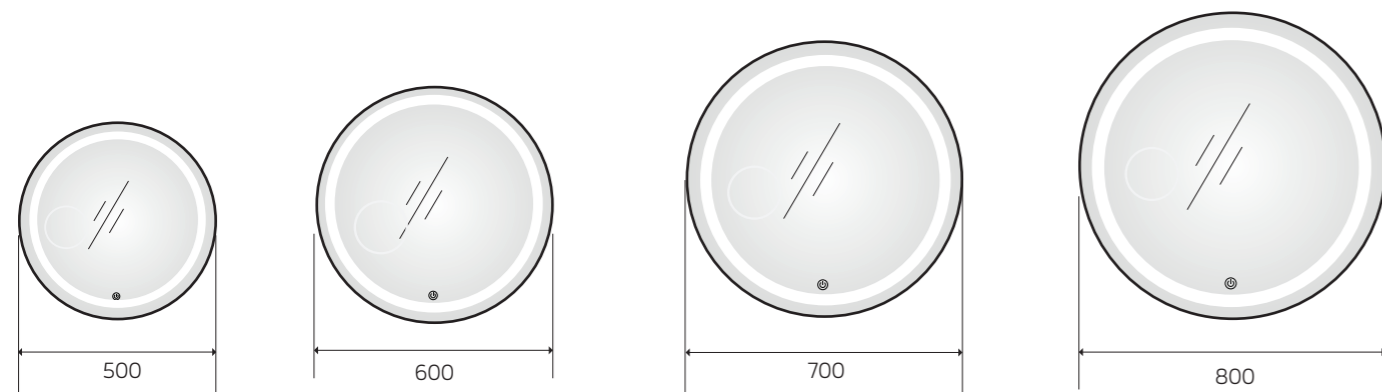

YS57402-20

YS57402-24

YS57402-28

YS57402-32