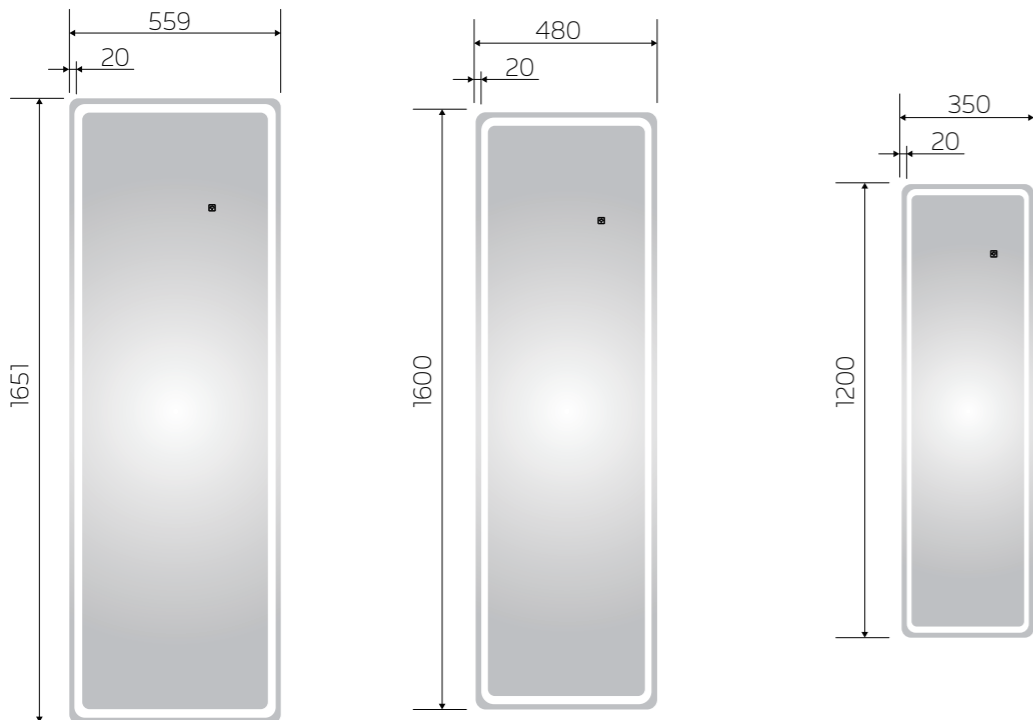

light keep on when human being in 50-80cm

when the sensor detected human being out of range, light off

LED Mirror

YS57141
 Illuminated dressing mirror(LED)
 Copper free mirror from float glass
 Aluminium frame
 3000-6000K dimmable touch control
 110-220V DC 12V safe voltage
 Free-standing and Wall-mounted