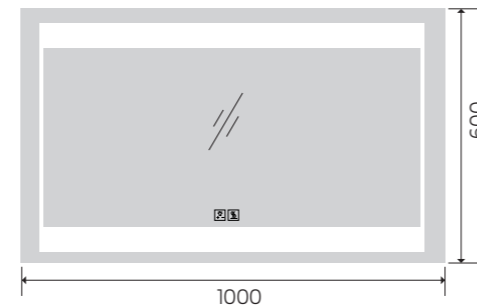

YS57115F-4024