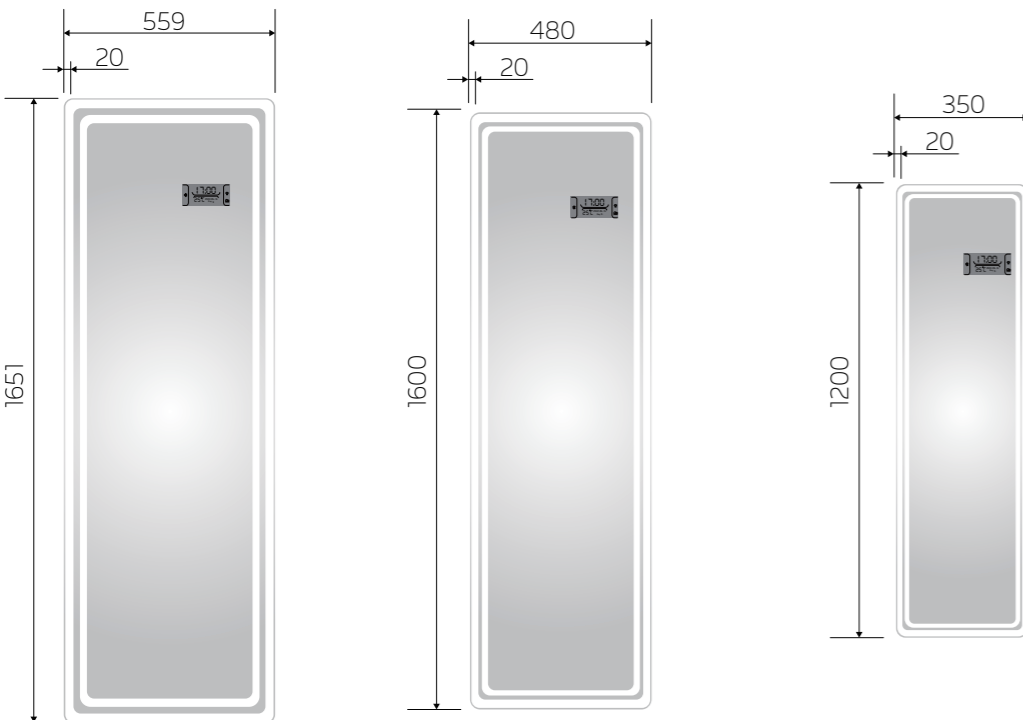

YS57153M-6522

YS57153M-6319

YS57153M-4714

YS57153E

Illuminated dressing mirror(LED)
Copper free mirror from float glass
Aluminium frame
3000-6000K dimmable touch control
110-220V DC 12V safe voltage
Free-standing and Wall-mounted