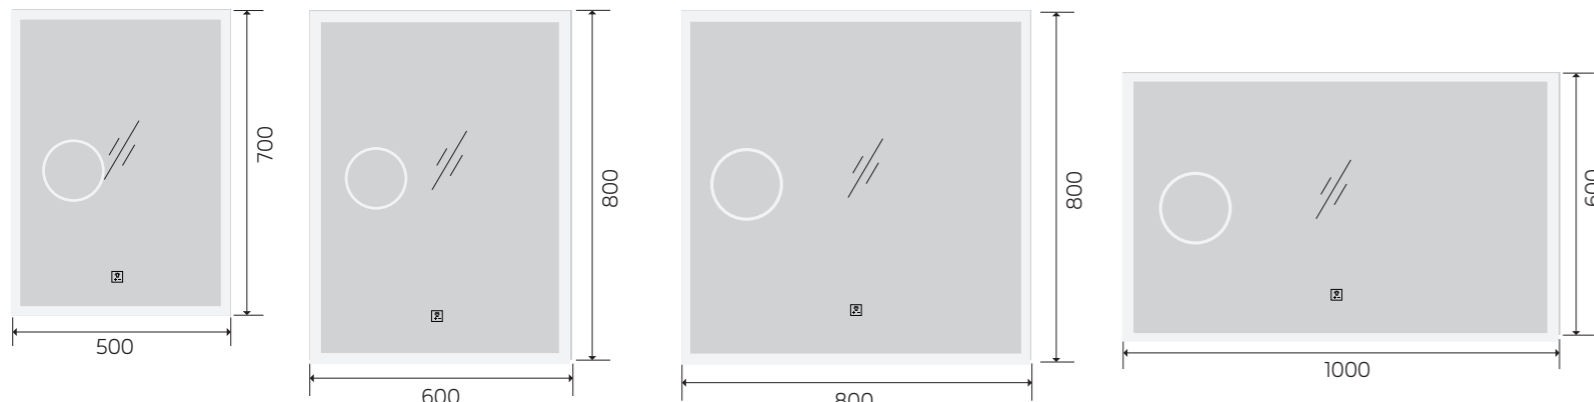

YS57103FM

Illuminated bathroom mirror(LED)
Copper free mirror from float glass
3000-6000K dimmable touch control
Anti-fog and IP44 waterproof
110-220V DC 12V safe voltage
Easy installation

YS57103M-2028

YS57103M-2432

YS57103M-3232

YS57103M-4024