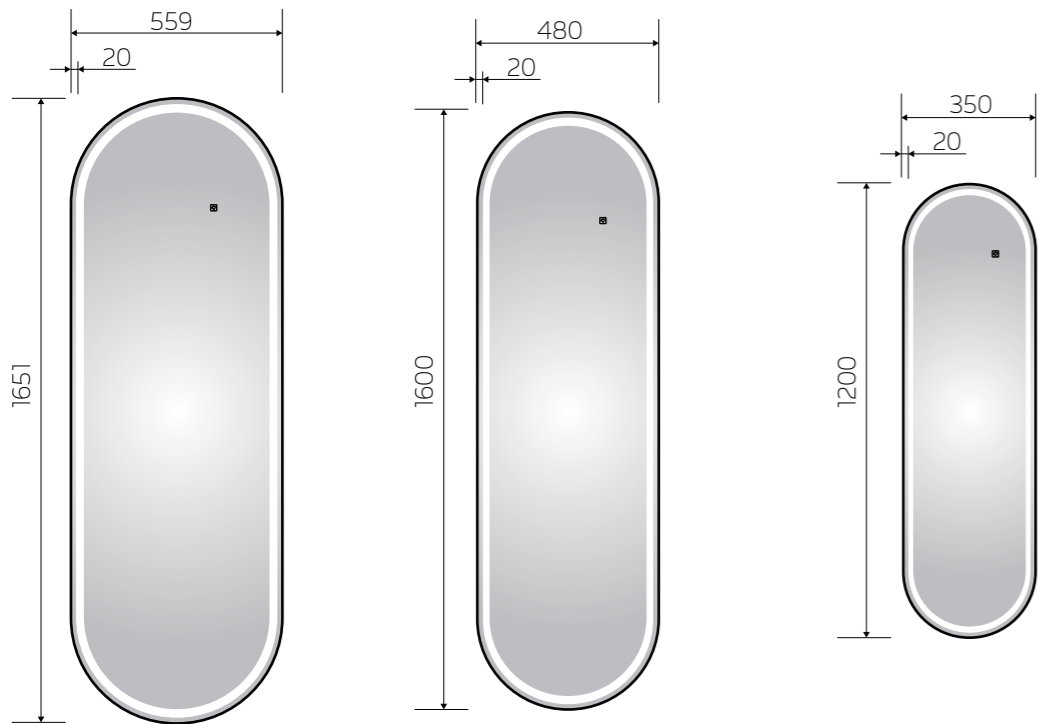

YS57142M-6522

YS57142M-6319

YS57142M-4714

YS57151

Illuminated dressing mirror(LED)
Copper free mirror from float glass
Aluminium frame
3000-6000K dimmable touch control
110-220V DC 12V safe voltage
Free-standing and Wall-mounted