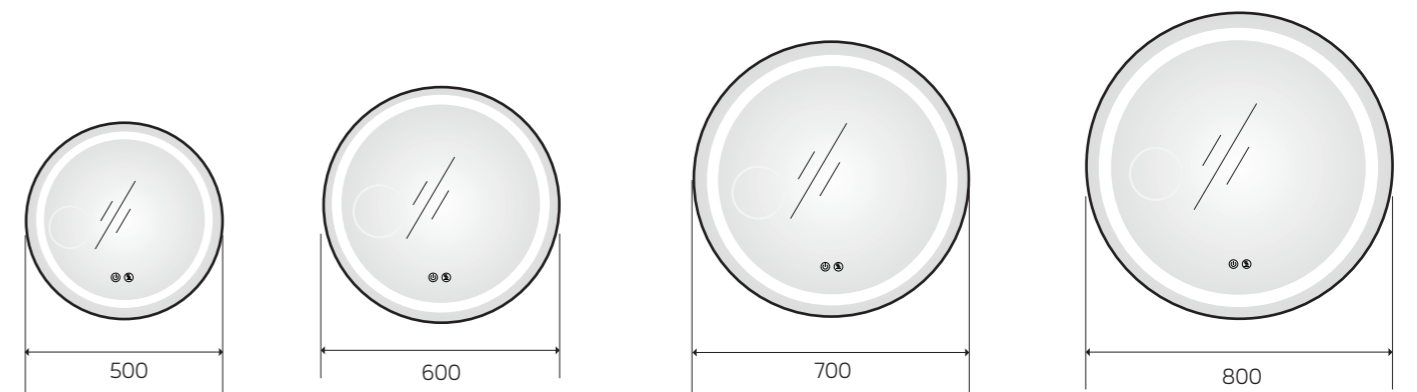

YS57402F-2028

YS57402F-2432

YS57402F-3232

YS57402F-4024