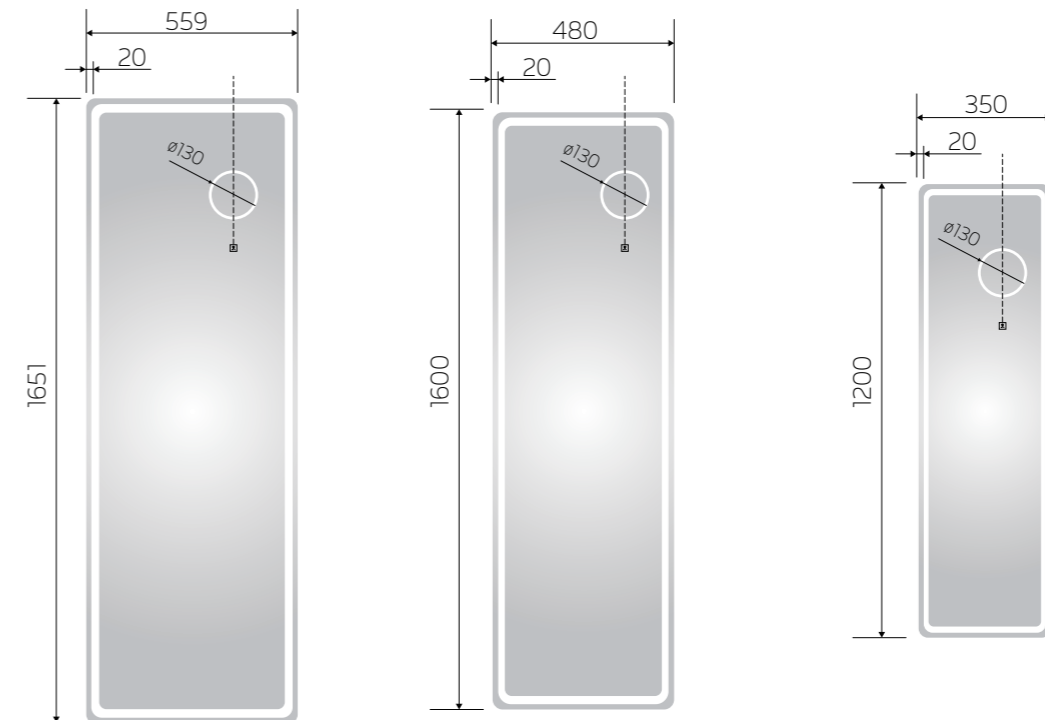

YS57141M-6319

YS57141M-4714

YS57141M
Illuminated dressing mirror(LED)
Copper free mirror from float glass
Aluminium frame
3000-6000K dimmable touch control
110-220V DC 12V safe voltage
Free-standing and Wall-mounted

YS57141M-6522