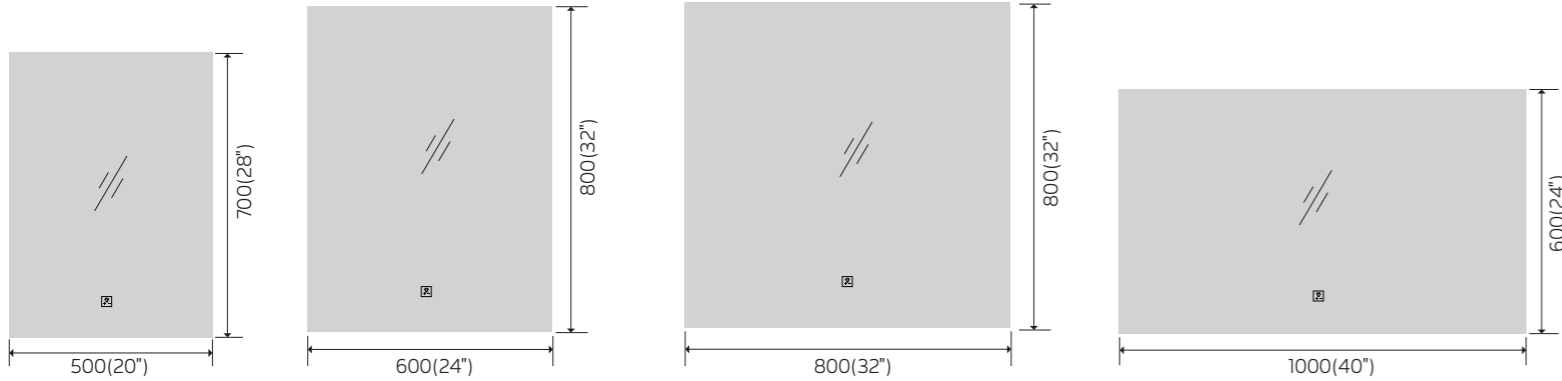

YS57101-2028

YS57101-2432

YS57101-3232

YS57101-4024