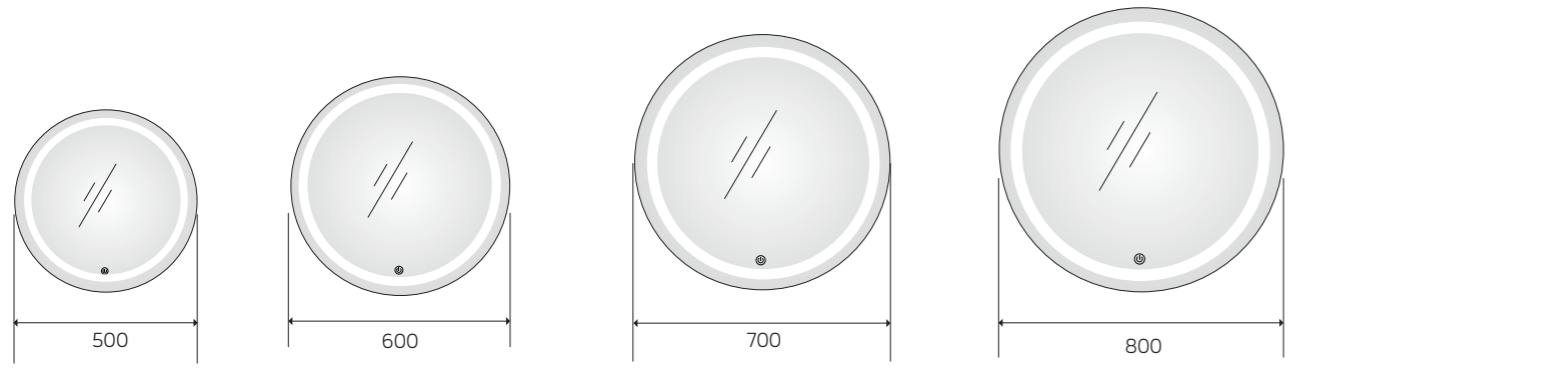

YS57202-20

YS57202-24

YS57202-28

YS57202-32