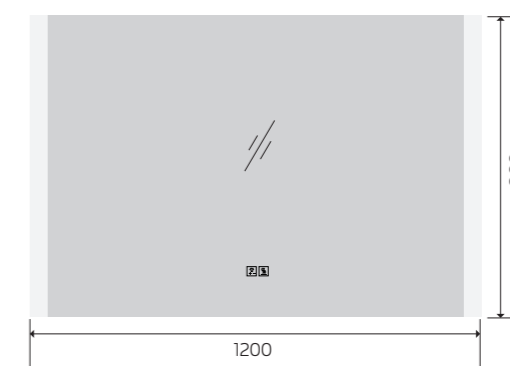

YS57106F-2028

YS57106F-2432

YS57106F-3232

YS57106F-4024

YS57106F-4032

YS57106F-4832

YS57106M

Illuminated bathroom mirror(LED)
 Copper free mirror from float glass
 3000-6000K dimmable touch control
 Anti-fog and IP44 waterproof
 110-220V DC 12V safe voltage
 Easy installation