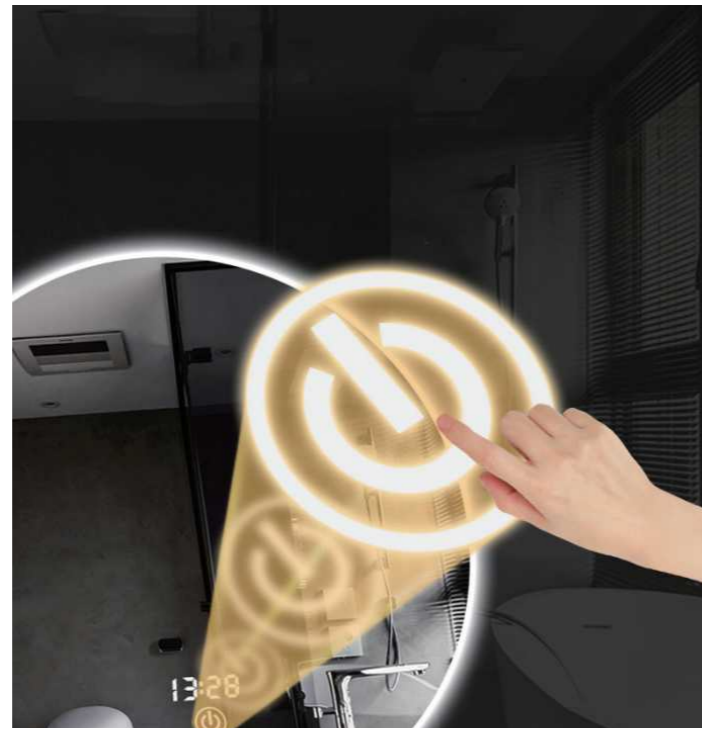

LED Mirror

3X Magnifier

LED Bathroom Mirror With Magnifier

Our magnified bathroom mirror with light have different switch such as the touch ,sensor,button switch.

For our mirror, the led strip light behind mirror looks very nice.

The white LED lighting forms a border all around the mirror, which ensures balanced illumination.

The 3X~10X spot magnifier also illuminated by back lights.

LED Mirror

LED Mirror

Smart

Connect Your Mobile With Bluetooth/Wi-fi