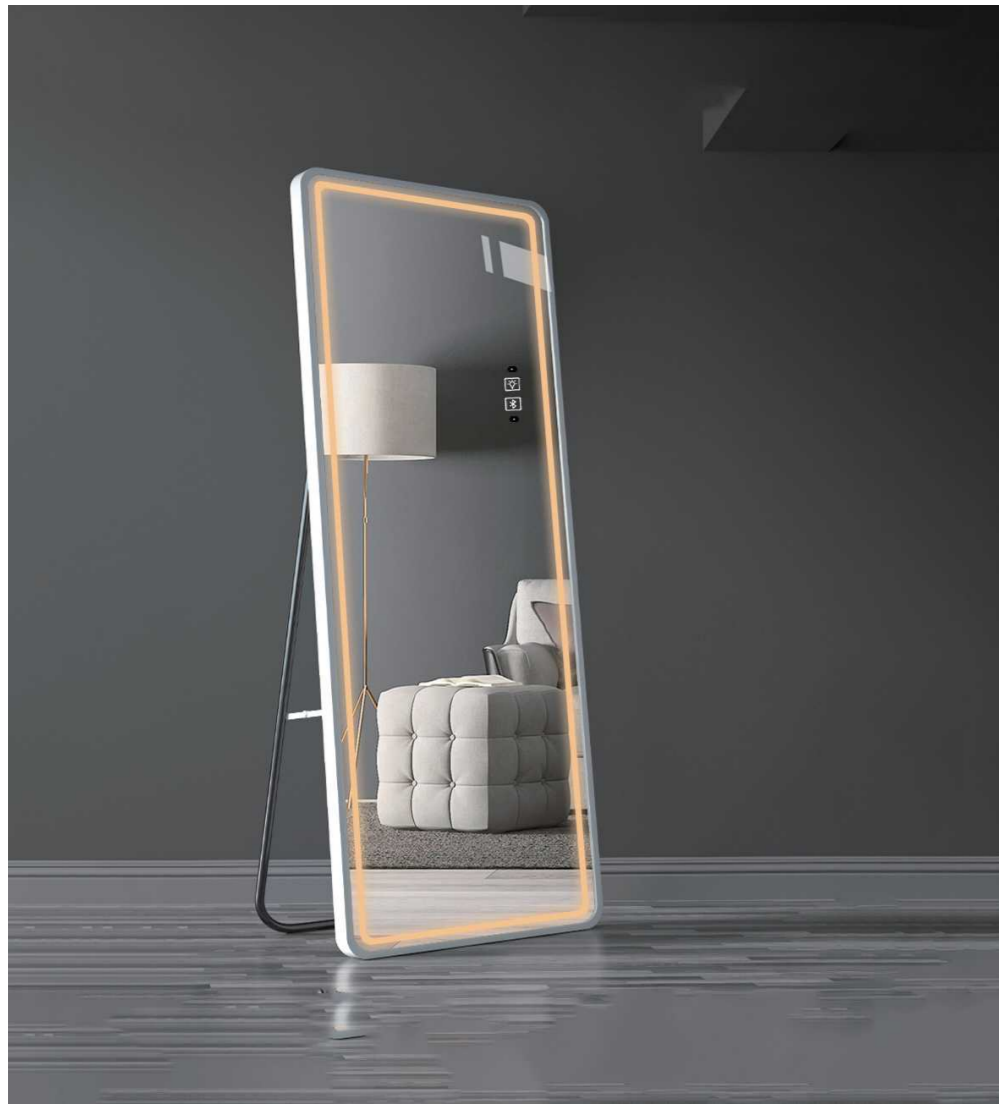

light keep on when human being in 50-80cm

when the sensor detected human being out of range, light off

LED Mirror

YS57141
 Illuminated dressing mirror(LED)
 Copper free mirror from float glass
 Aluminium frame
 3000-6000K dimmable touch control
 110-220V DC 12V safe voltage
 Free-standing and Wall-mounted

YS57141-6522

YS57141-6319

YS57141-4714

YS57141M
 Illuminated dressing mirror(LED)
 Copper free mirror from float glass
 Aluminium frame
 3000-6000K dimmable touch control
 110-220V DC 12V safe voltage
 Free-standing and Wall-mounted

YS57141M-6522

YS57141M-6319

YS57141M-4714

YS57141E

Illuminated dressing mirror(LED)
Copper free mirror from float glass
Aluminium frame
3000-6000K dimmable touch control
110-220V DC 12V safe voltage
Free-standing and Wall-mounted