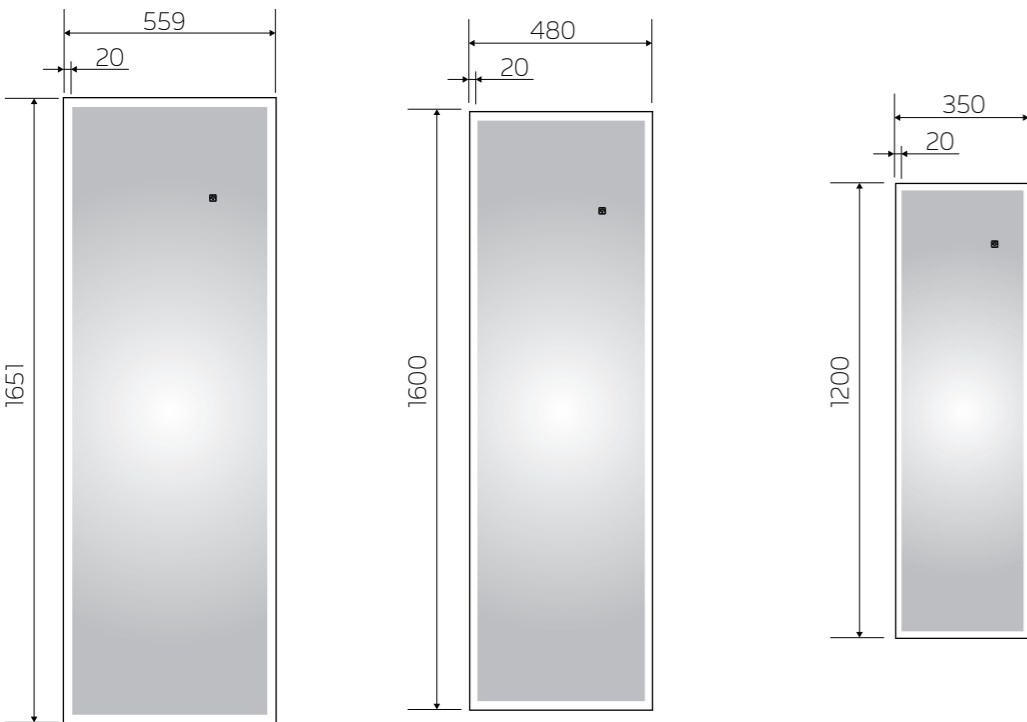

YS57141M-6522

YS57141M-6319

YS57141M-4714

YS57142

Illuminated dressing mirror(LED)
Copper free mirror from float glass
Aluminium frame
3000-6000K dimmable touch control
110-220V DC 12V safe voltage
Free-standing and Wall-mounted