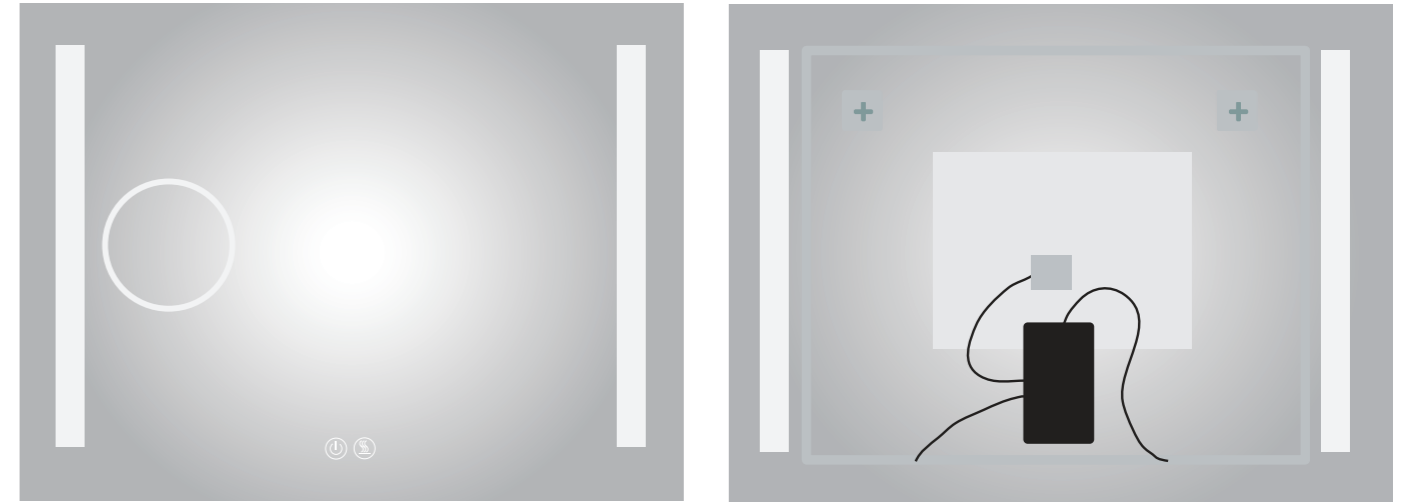

YS57105F-4032

YS57105F-4832

YS57105M

Illuminated bathroom mirror(LED)
Copper free mirror from float glass
3000-6000K dimmable touch control
Anti-fog and IP44 waterproof
110-220V DC 12V safe voltage
Easy installation