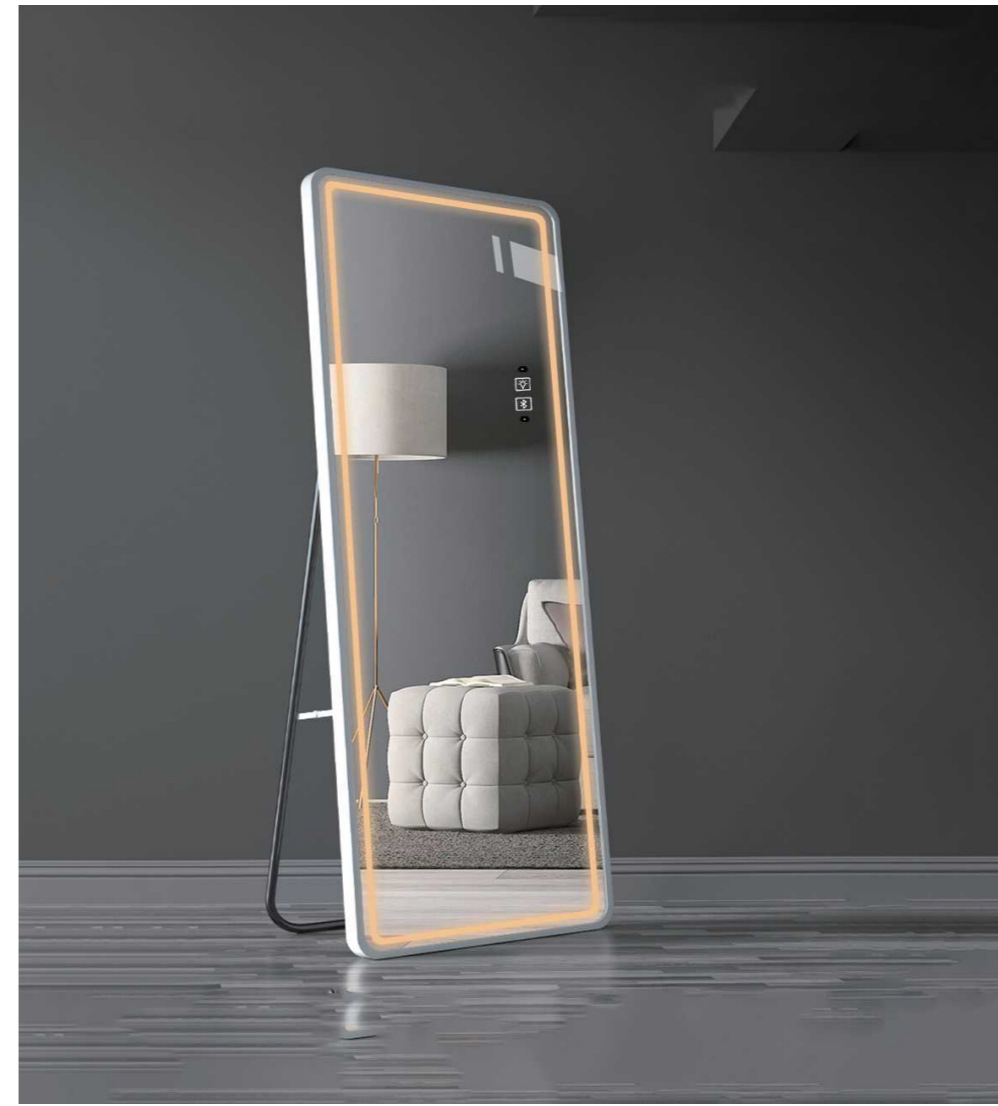

When in the night, if you come to 50-80cm distance with the mirror, the sensor will detect the human being and light on, when out of the range, the light will be off automatically.

when the sensor detected human being close, light on

light keep on when human being in 50-80cm

when the sensor detected human being out of range, light off

LED Mirror

YS57141
 Illuminated dressing mirror(LED)
 Copper free mirror from float glass
 Aluminium frame
 3000-6000K dimmable touch control
 110-220V DC 12V safe voltage
 Free-standing and Wall-mounted

YS57141-6522

YS57141-6319

YS57141-4714

YS57141M
 Illuminated dressing mirror(LED)
 Copper free mirror from float glass
 Aluminium frame
 3000-6000K dimmable touch control
 110-220V DC 12V safe voltage
 Free-standing and Wall-mounted