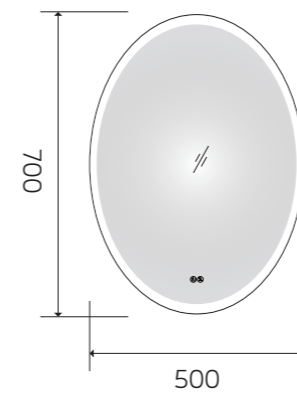

YS57203F-2028