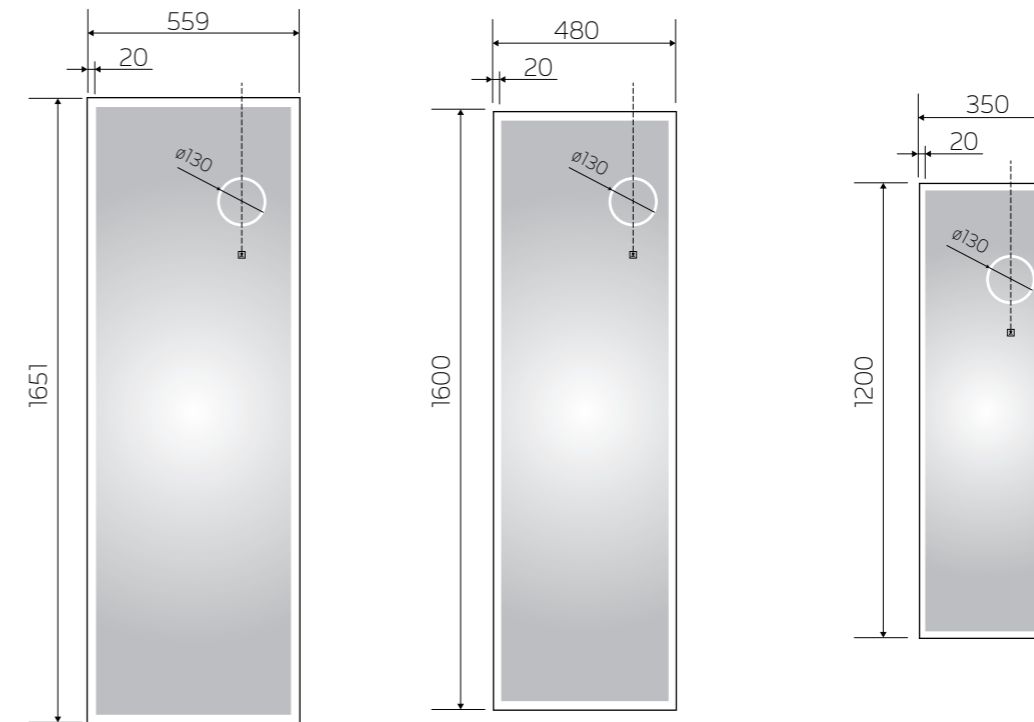

YS57142M-6522

YS57142M-6319

YS57142M-4714