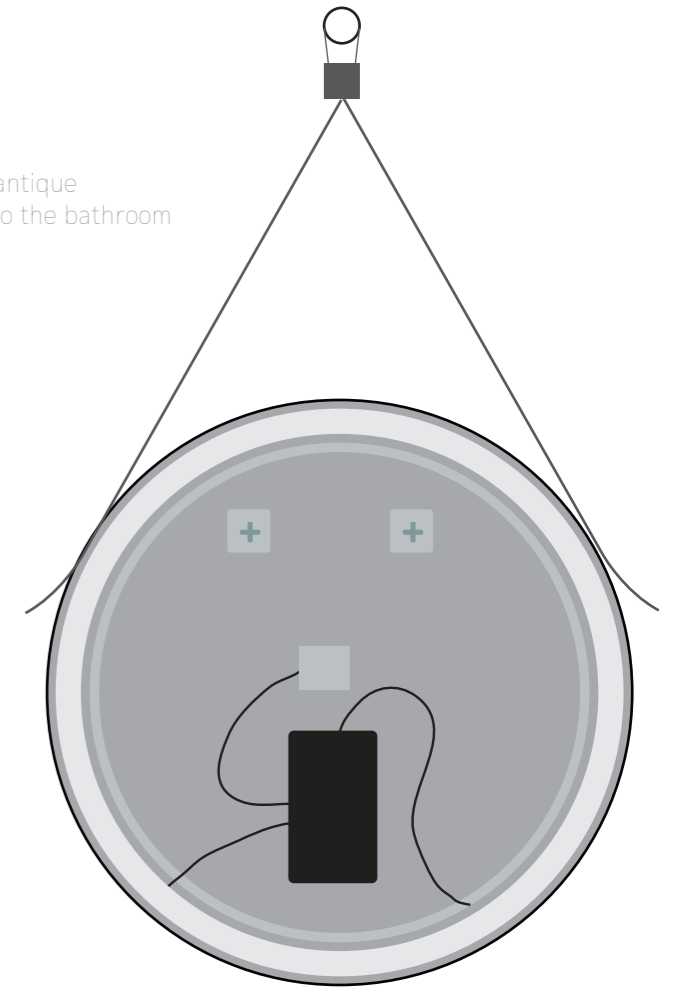

BRASS FRAME

luxury high-end quality, antique decor bring old fashion to the bathroom space

YS57140

Illuminated bathroom mirror(LED)
Copper free mirror from float glass
3000-6000K dimmable touch control
Anti-fog and IP44 waterproof
110-220V DC 12V safe voltage
Easy installation