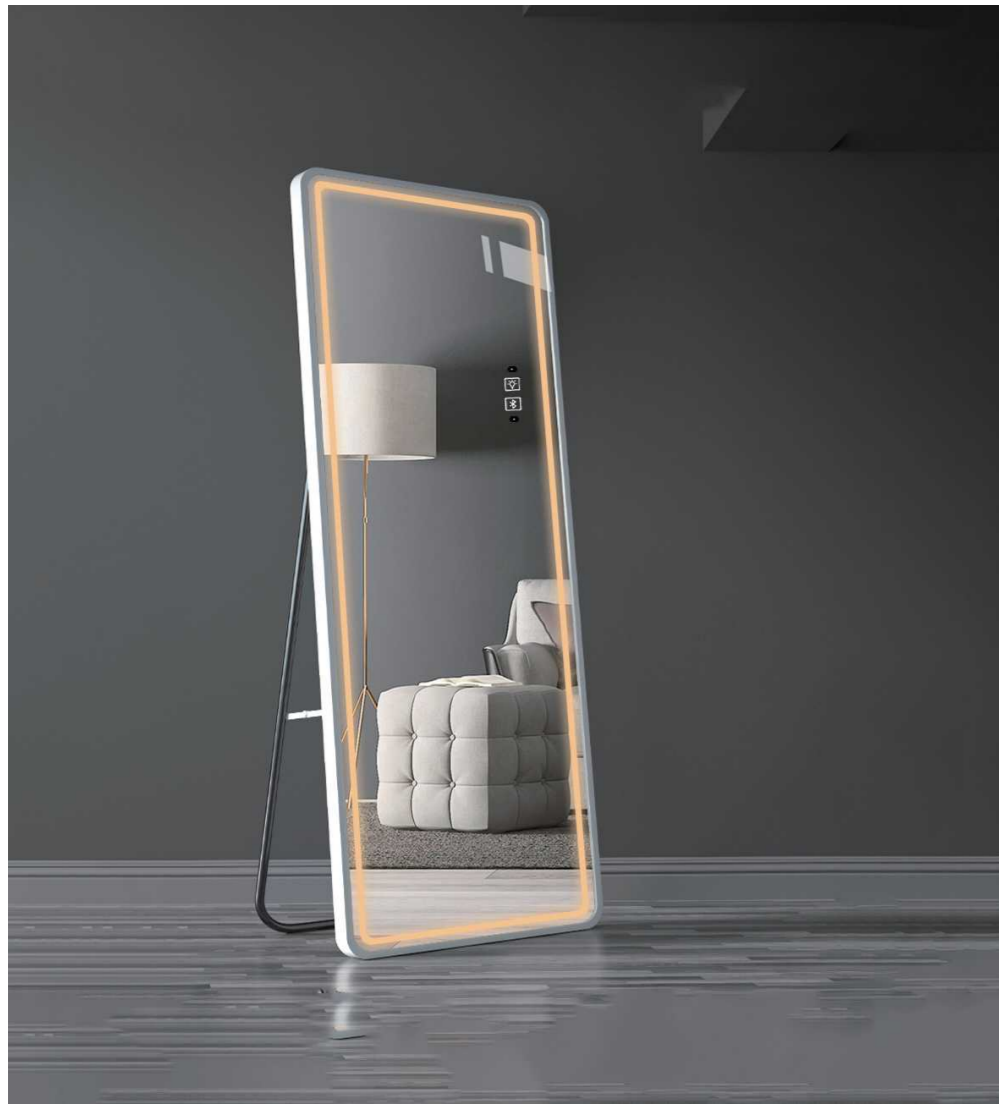

When in the night, if you come to 50-80cm distance with the mirror, the sensor will detect the human being and light on, when out of the range, the light will be off automatically.

when the sensor detected human being close, light on

light keep on when human being in 50-80cm

when the sensor detected human being out of range, light off

LED Mirror

YS57141
 Illuminated dressing mirror(LED)
 Copper free mirror from float glass
 Aluminium frame
 3000-6000K dimmable touch control
 110-220V DC 12V safe voltage
 Free-standing and Wall-mounted