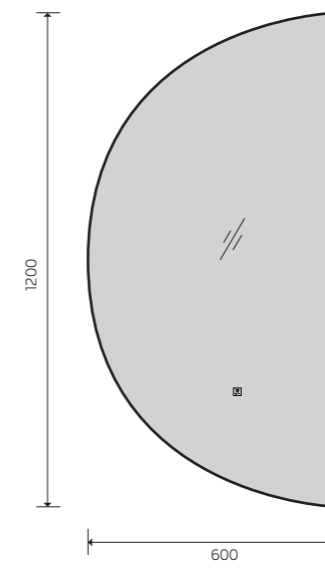

YS57014-2448

YS57014-2040

YS57015

Illuminated bathroom mirror(LED)
 Copper free mirror from float glass
 3000-6000K dimmable touch control
 Anti-fog and IP44 waterproof
 110-220V DC 12V safe voltage
 Easy installation