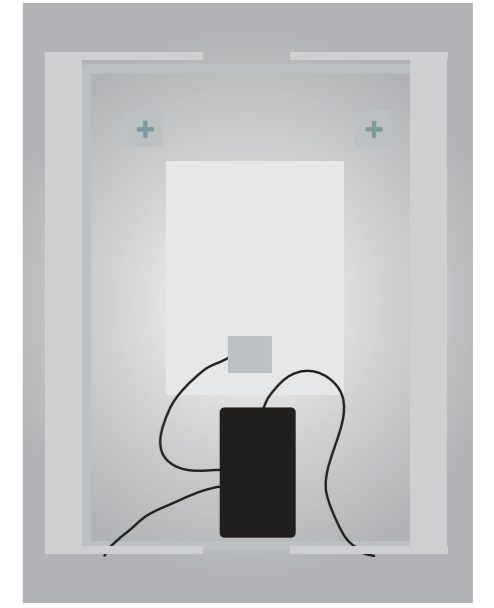

YS57114F

Illuminated bathroom mirror(LED)
Copper free mirror from float glass
3000-6000K dimmable touch control
Anti-fog and IP44 waterproof
110-220V DC 12V safe voltage
Easy installation