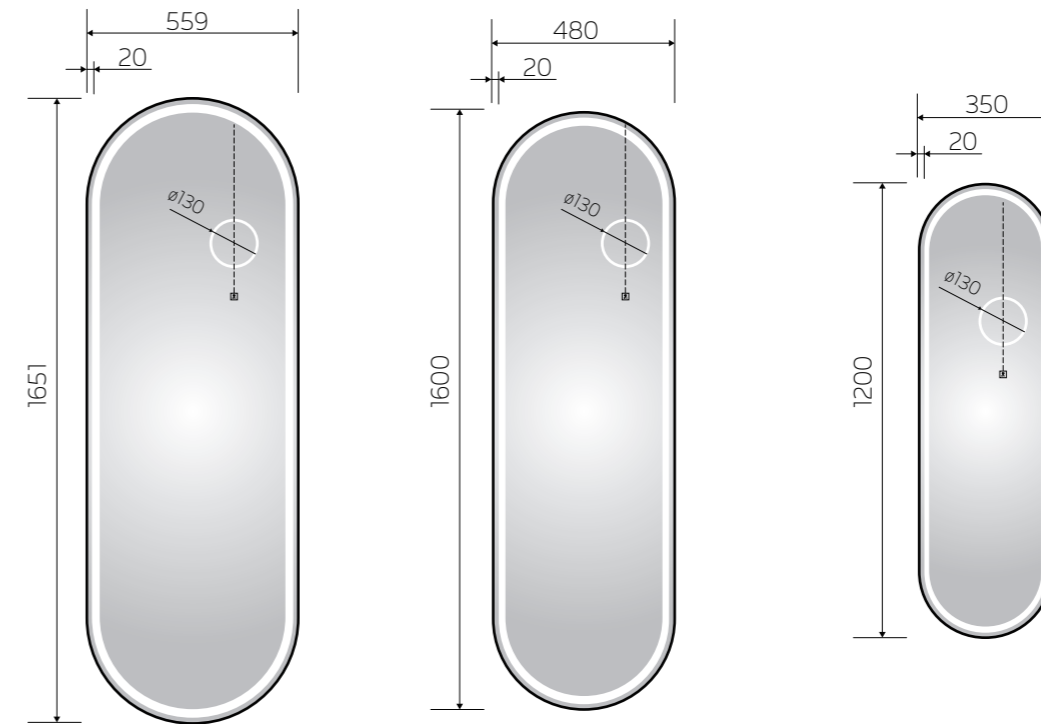

YS57151M-6522

YS57151M-6319

YS57151M-4714