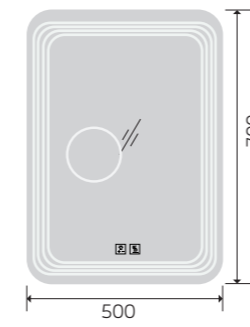

YS57104FM-2028