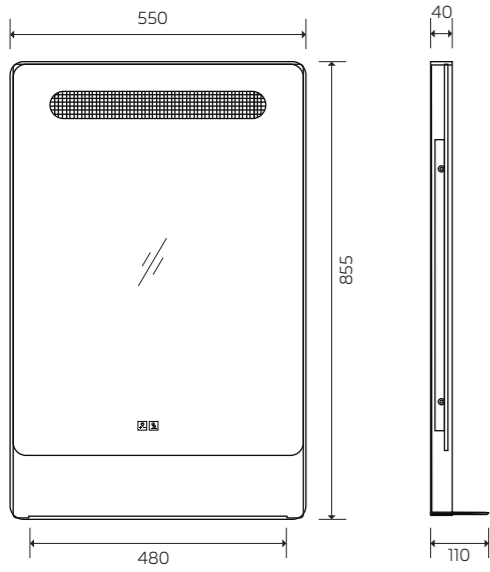

YS57107M-4832

YS57107FM-4032

YS57107FM-4832

YS57017

Illuminated bathroom mirror(LED)
 Copper free mirror from float glass
 3000-6000K dimmable touch control
 Anti-fog and IP44 waterproof
 110-220V DC 12V safe voltage
 Easy installation