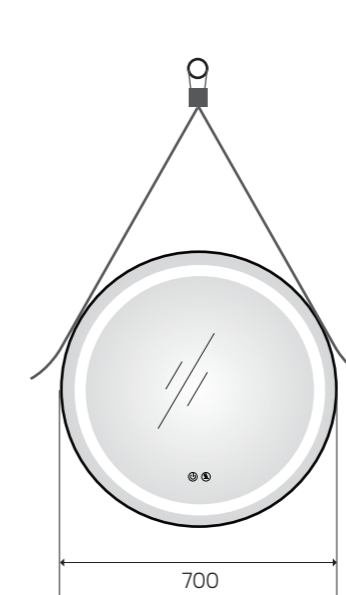

YS57140F-3232