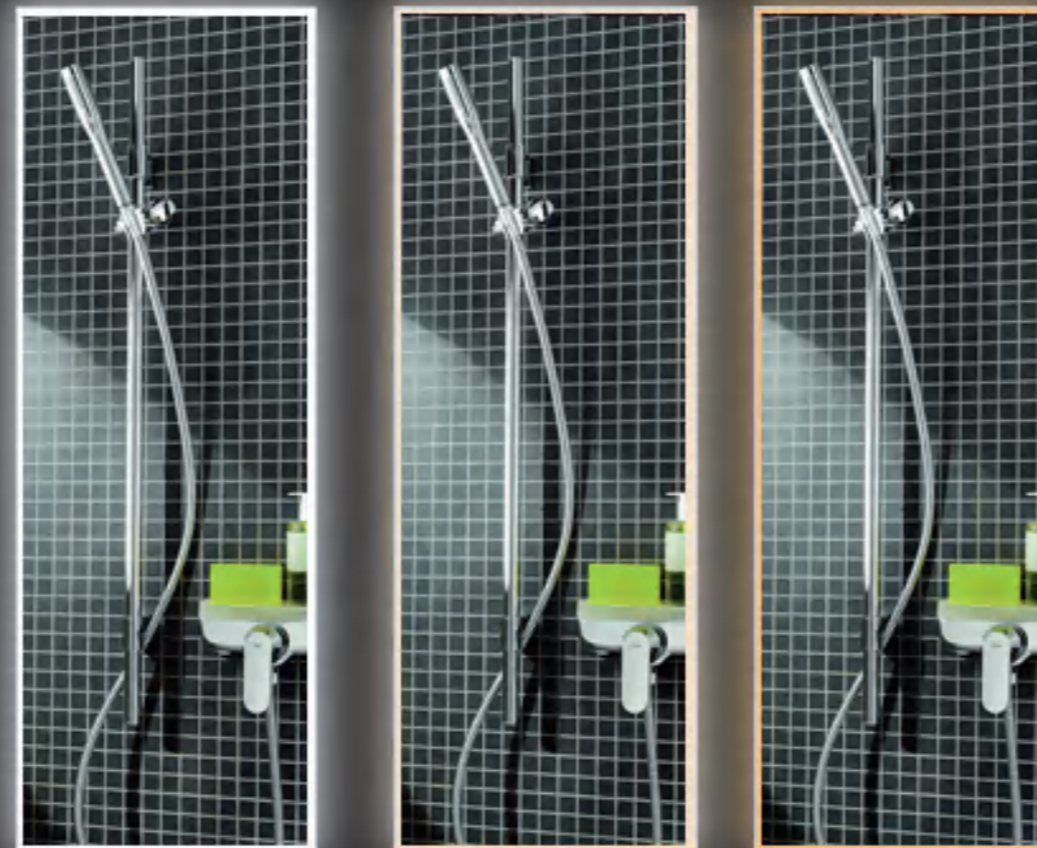

Light Mode

3000K-6000K Colour Temperature

What color light is the best choice for your bathroom? Light bulbs labeled LED "COLD LIGHT", which have a color temperature of 5000-6000K, the space looks and feels clean;

Or light bulbs labeled LED "NATURAL LIGHT", which have a color temperature of 4500K, the most close to natural light, create a bright, stimulating atmosphere in the bathroom;

Or light bulbs labeled LED "WARM LIGHT", which have a color temperature of 3000K, which can bring your bathroom a sense of warmth and invitingness, is the ideal choice for nighttime grooming.