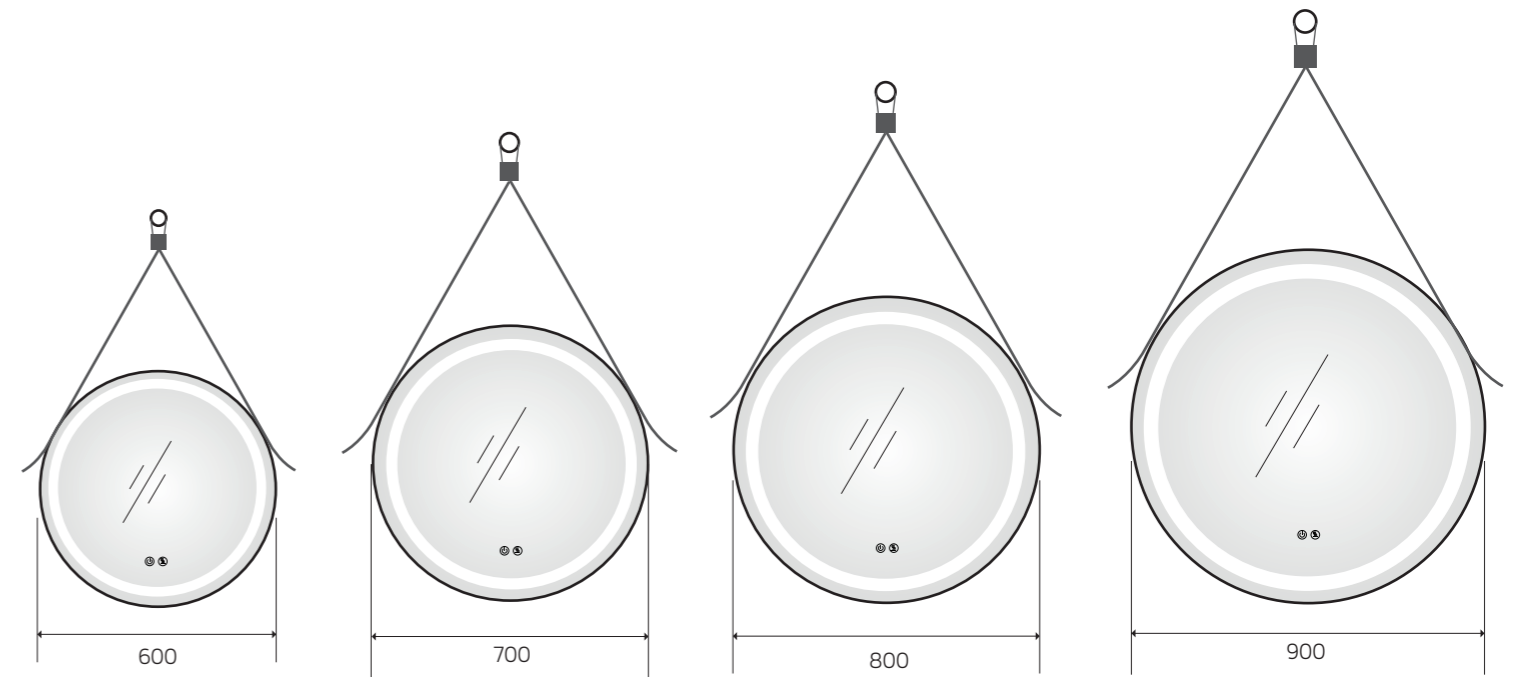

YS57402F-2432

YS57402F-3232

YS57402F-4024

YS57402F-4032