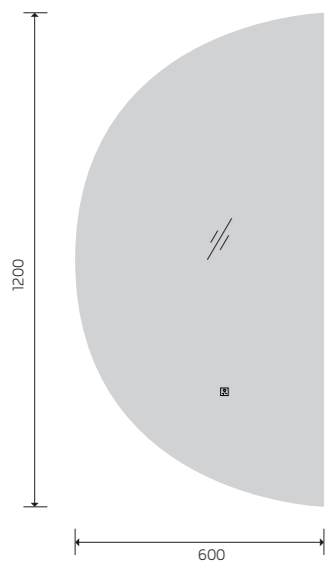

YS57108FM-4024

YS57108FM-4032

YS57108FM-4832

YS57014

Illuminated bathroom mirror(LED)
 Copper free mirror from float glass
 3000-6000K dimmable touch control
 Anti-fog and IP44 waterproof
 110-220V DC 12V safe voltage
 Easy installation