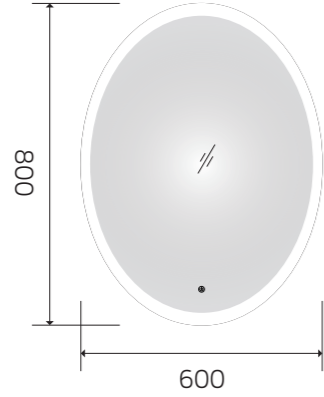

YS57203-2432