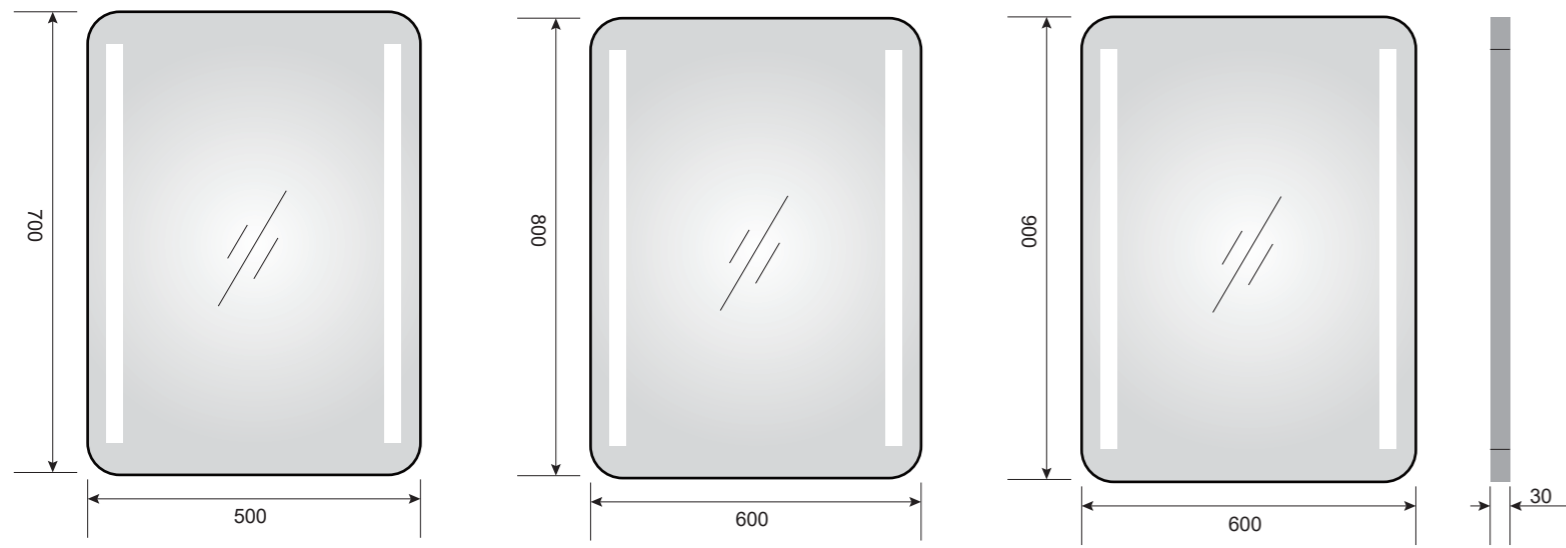

YS57120-2028

YS57120-2432

YS57120-2436