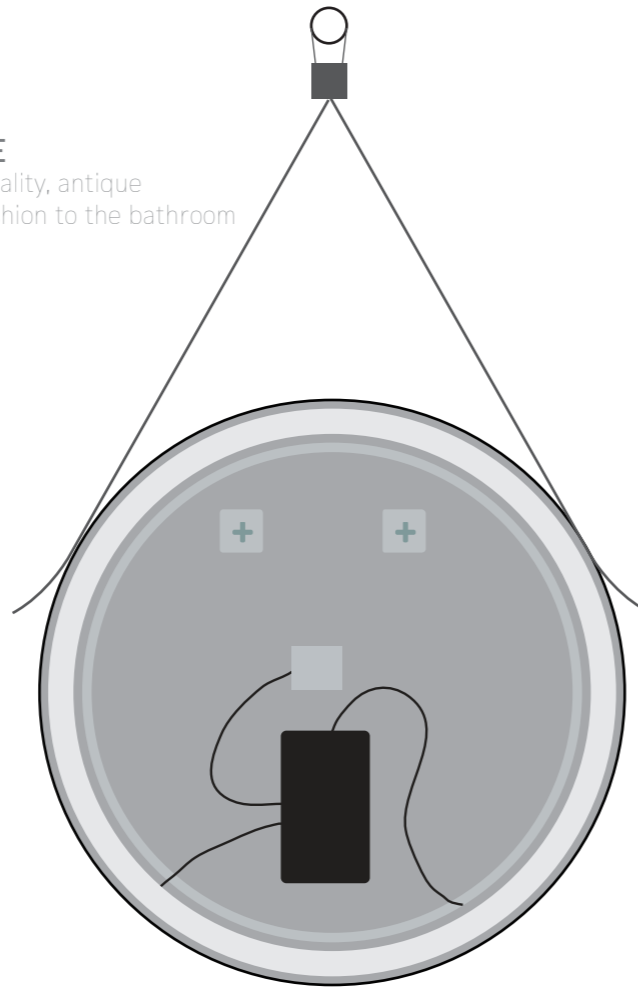

BRASS FRAME

luxury high-end quality, antique decor bring old fashion to the bathroom space

YS57120F

Illuminated bathroom mirror(LED)
Copper free mirror from float glass
3000-6000K dimmable touch control
Anti-fog and IP44 waterproof
110-220V DC 12V safe voltage
Easy installation

YS57120-2028

YS57120-2432

YS57120-2436

YS57120F-2028

YS57120F-2432

YS57120F-2436

LED MIRROR

BRASS FRAME

luxury high-end quality, antique decor bring old fashion to the bathroom space

BRASS FRAME

luxury high-end quality, antique decor bring old fashion to the bathroom space

YS57140

Illuminated bathroom mirror(LED)
Copper free mirror from float glass
3000-6000K dimmable touch control
Anti-fog and IP44 waterproof
110-220V DC 12V safe voltage
Easy installation