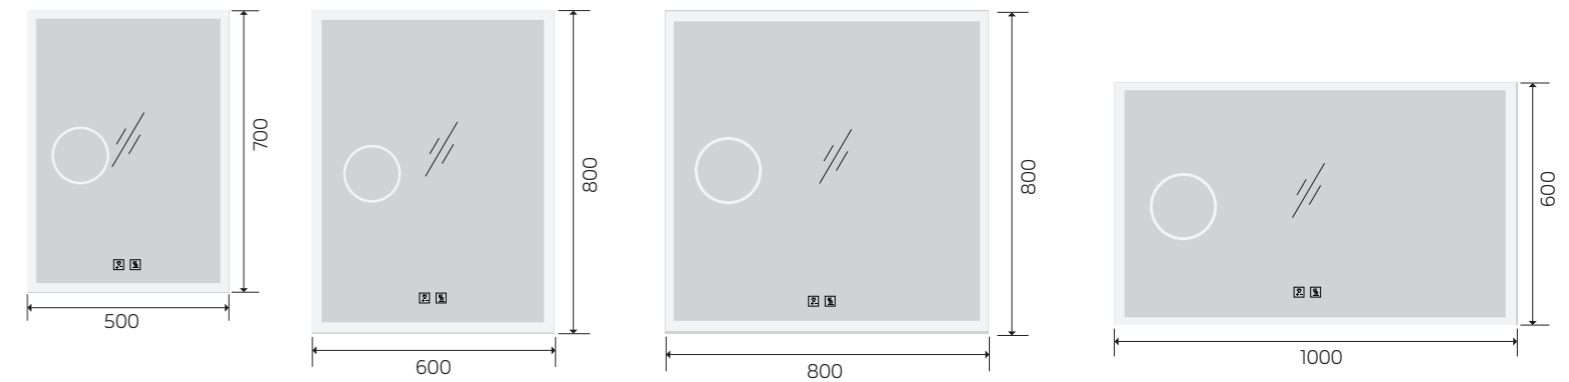

YS57103FM-2028

YS57103FM-2432

YS57103FM-3232

YS57103FM-4024