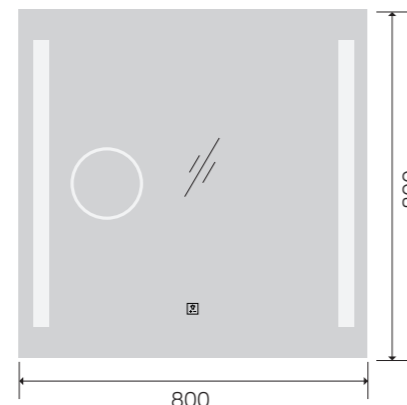

YS57105M-3232