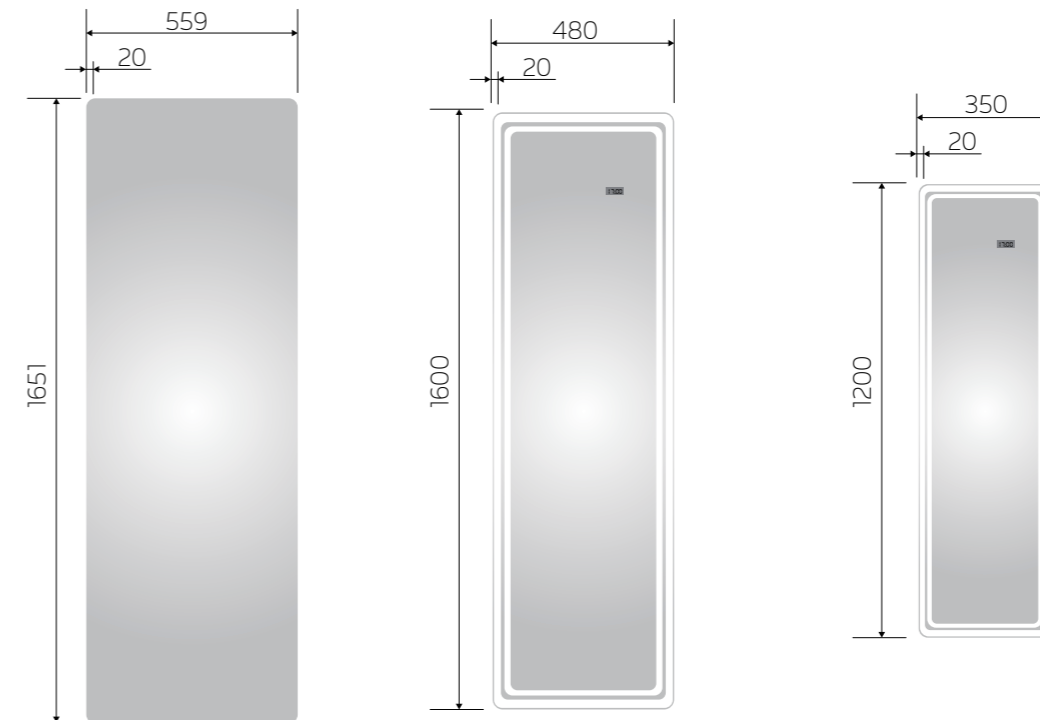

YS57153M-6522

YS57153M-6319

YS57153M-4714