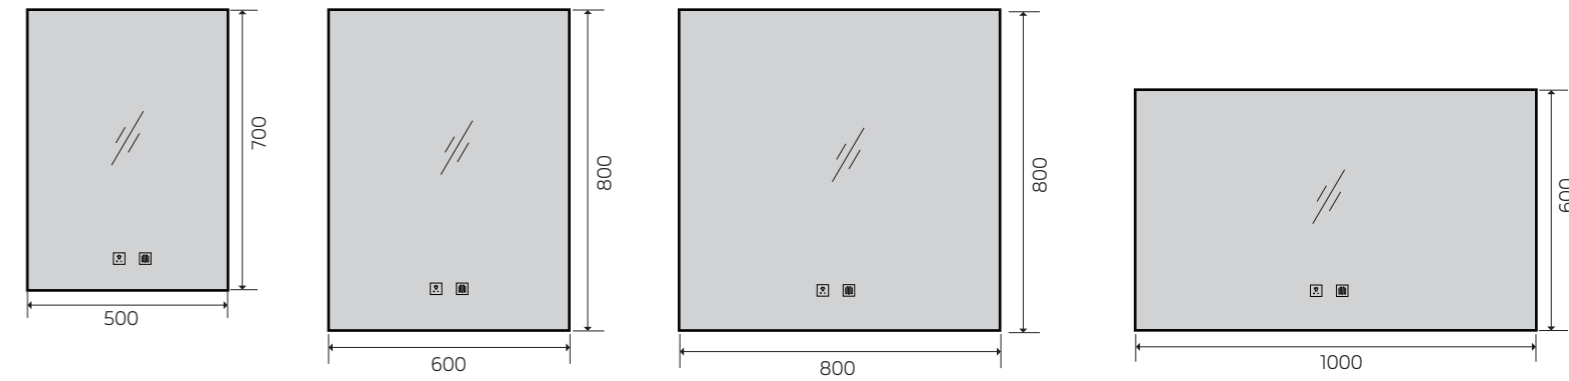

YS57301F-2028

YS57301F-2432

YS57301F-3232

YS57301F-4024