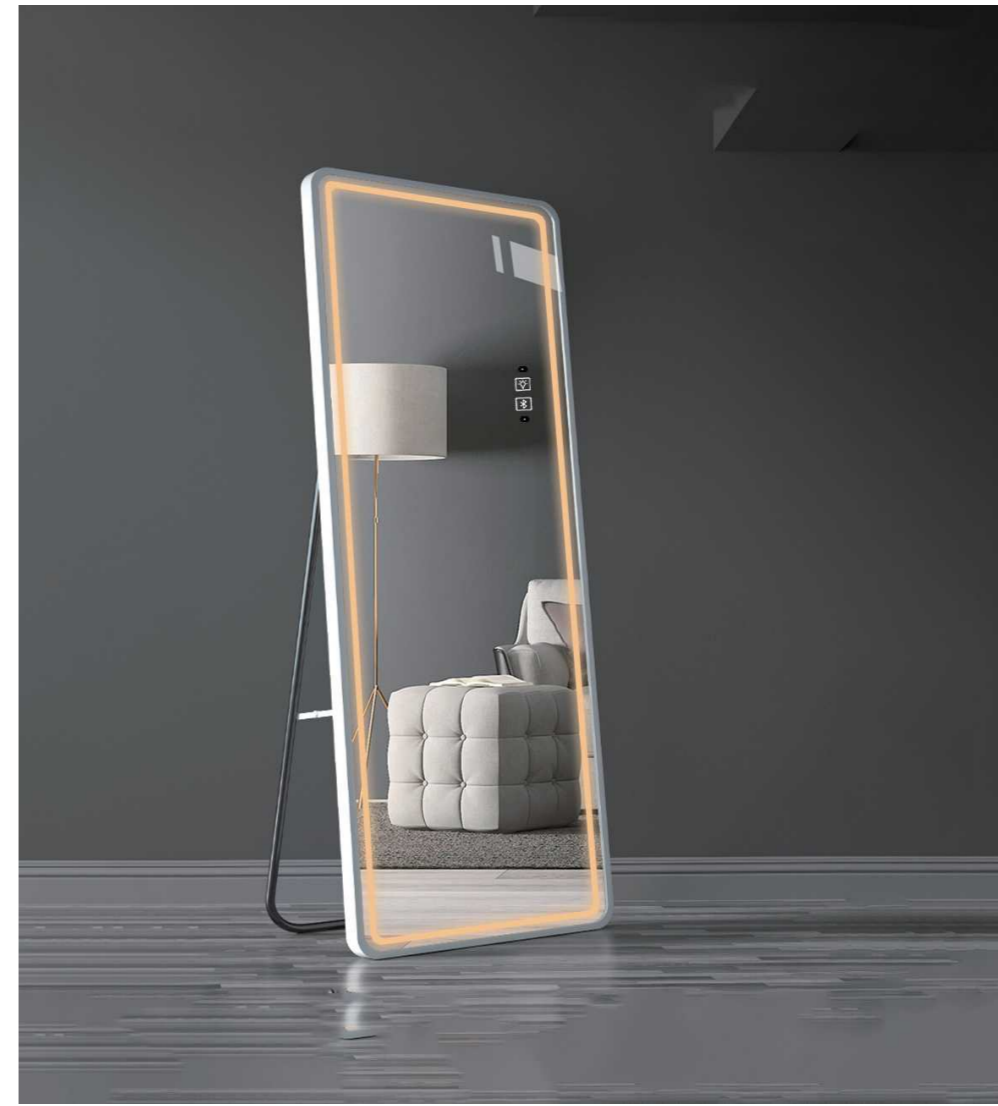

YS57141E

Illuminated dressing mirror(LED)
Copper free mirror from float glass
Aluminium frame
3000-6000K dimmable touch control
110-220V DC 12V safe voltage
Free-standing and Wall-mounted

YS57141T

Illuminated dressing mirror(LED)
Copper free mirror from float glass
Aluminium frame
3000-6000K dimmable touch control
110-220V DC 12V safe voltage
Free-standing and Wall-mounted