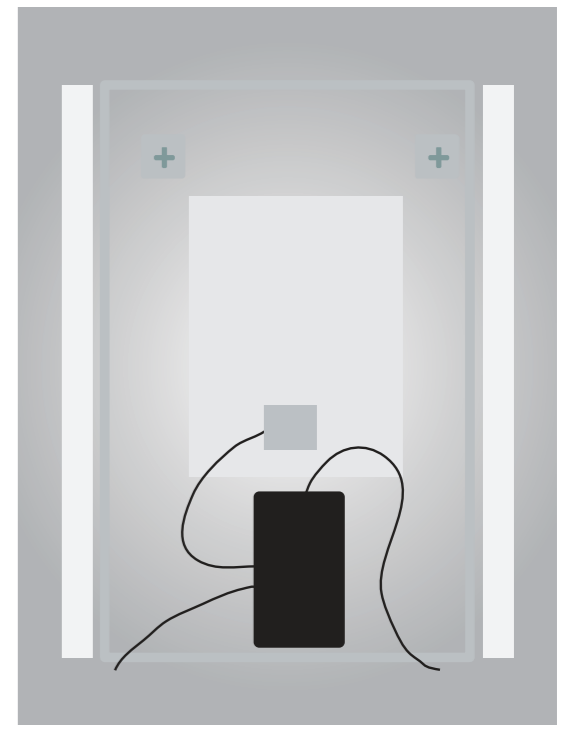

YS57104M-4832

YS57104FM-4032

YS57104FM-4832

YS57105

Illuminated bathroom mirror(LED)
Copper free mirror from float glass
3000-6000K dimmable touch control
Anti-fog and IP44 waterproof
110-220V DC 12V safe voltage
Easy installation

YS57105F

Illuminated bathroom mirror(LED)
Copper free mirror from float glass
3000-6000K dimmable touch control
Anti-fog and IP44 waterproof
110-220V DC 12V safe voltage
Easy installation

YS57105-2028

YS57105-2432