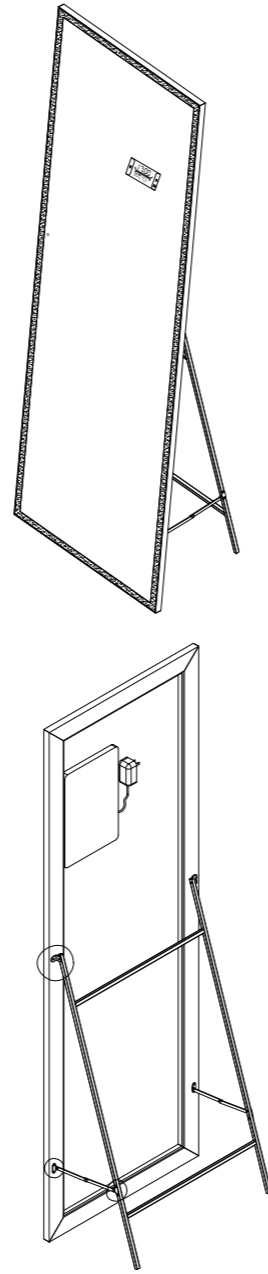

YS57141E

Illuminated dressing mirror(LED)
Copper free mirror from float glass
Aluminium frame
3000-6000K dimmable touch control
110-220V DC 12V safe voltage
Free-standing and Wall-mounted

YS57141T

Illuminated dressing mirror(LED)
Copper free mirror from float glass
Aluminium frame
3000-6000K dimmable touch control
110-220V DC 12V safe voltage
Free-standing and Wall-mounted