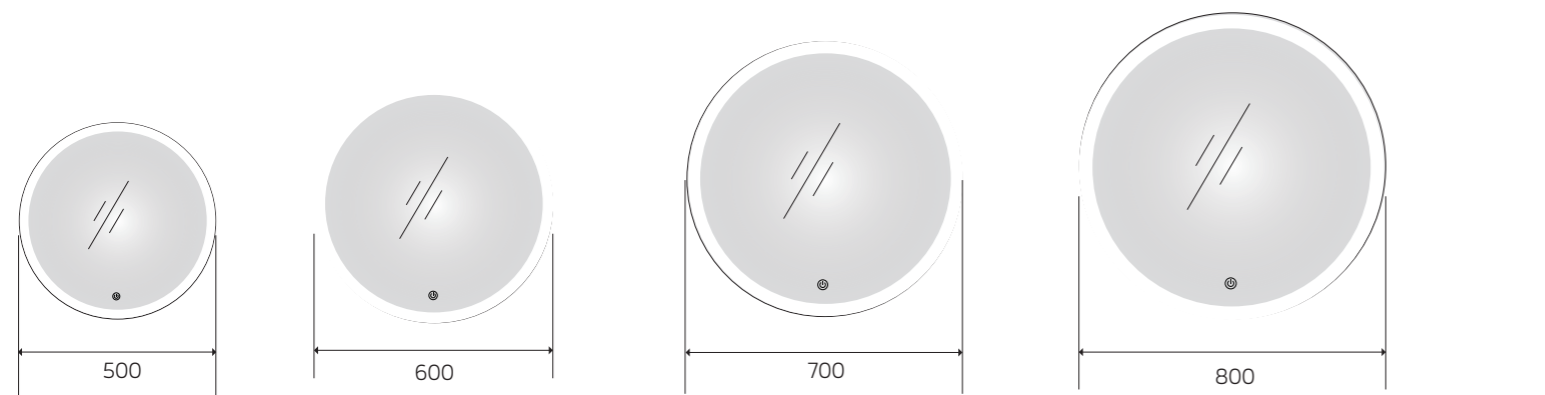

YS57203-20

YS57203-24

YS57203-28

YS57203-32