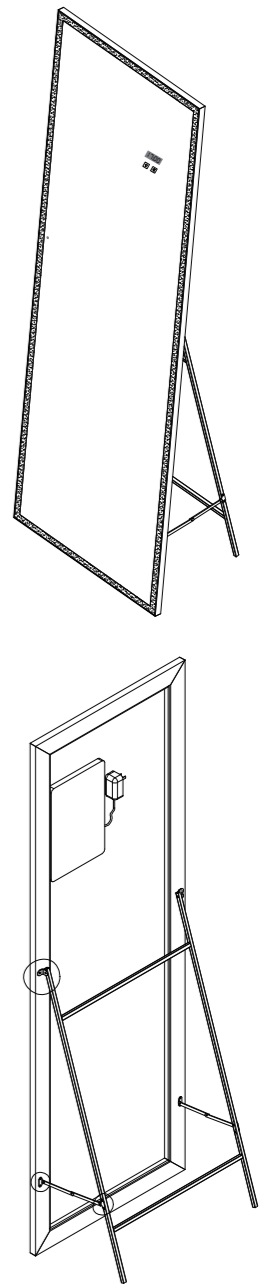

YS57141E

Illuminated dressing mirror(LED)
Copper free mirror from float glass
Aluminium frame
3000-6000K dimmable touch control
110-220V DC 12V safe voltage
Free-standing and Wall-mounted

YS57141T

Illuminated dressing mirror(LED)
Copper free mirror from float glass
Aluminium frame
3000-6000K dimmable touch control
110-220V DC 12V safe voltage
Free-standing and Wall-mounted