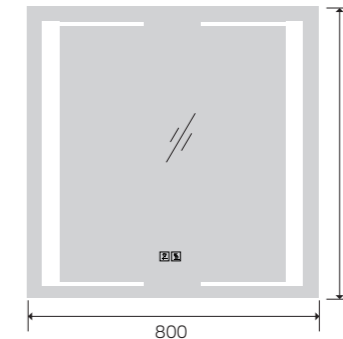

YS57114F-3232