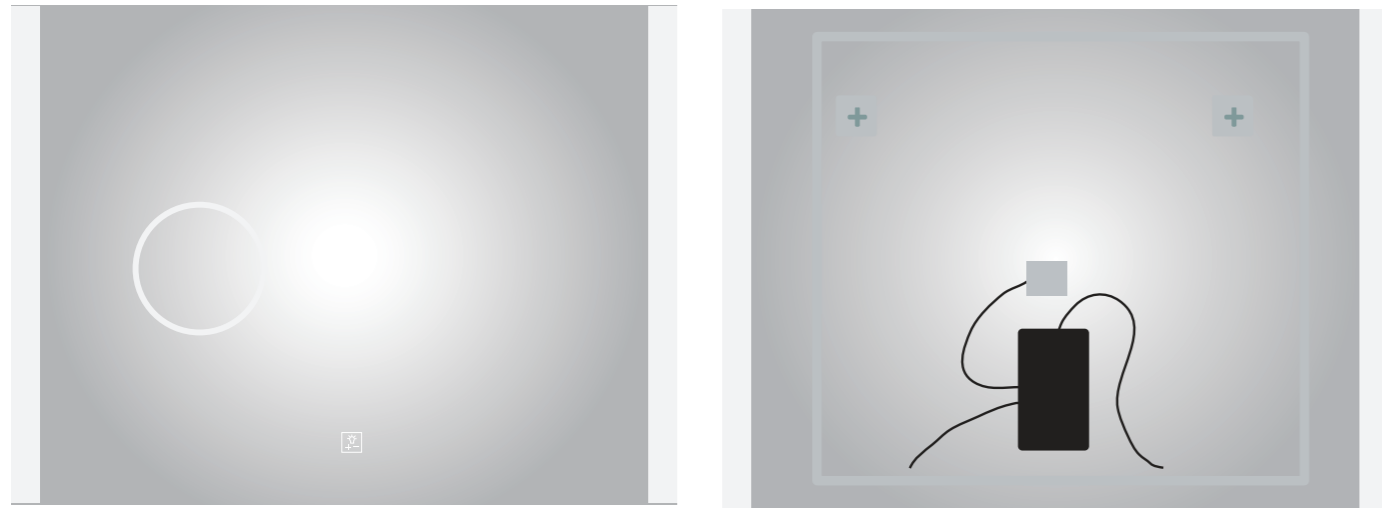

YS57106F-2028

YS57106F-2432

YS57106F-3232

YS57106F-4024

YS57106F-4032

YS57106F-4832

YS57106M

Illuminated bathroom mirror(LED)
 Copper free mirror from float glass
 3000-6000K dimmable touch control
 Anti-fog and IP44 waterproof
 110-220V DC 12V safe voltage
 Easy installation