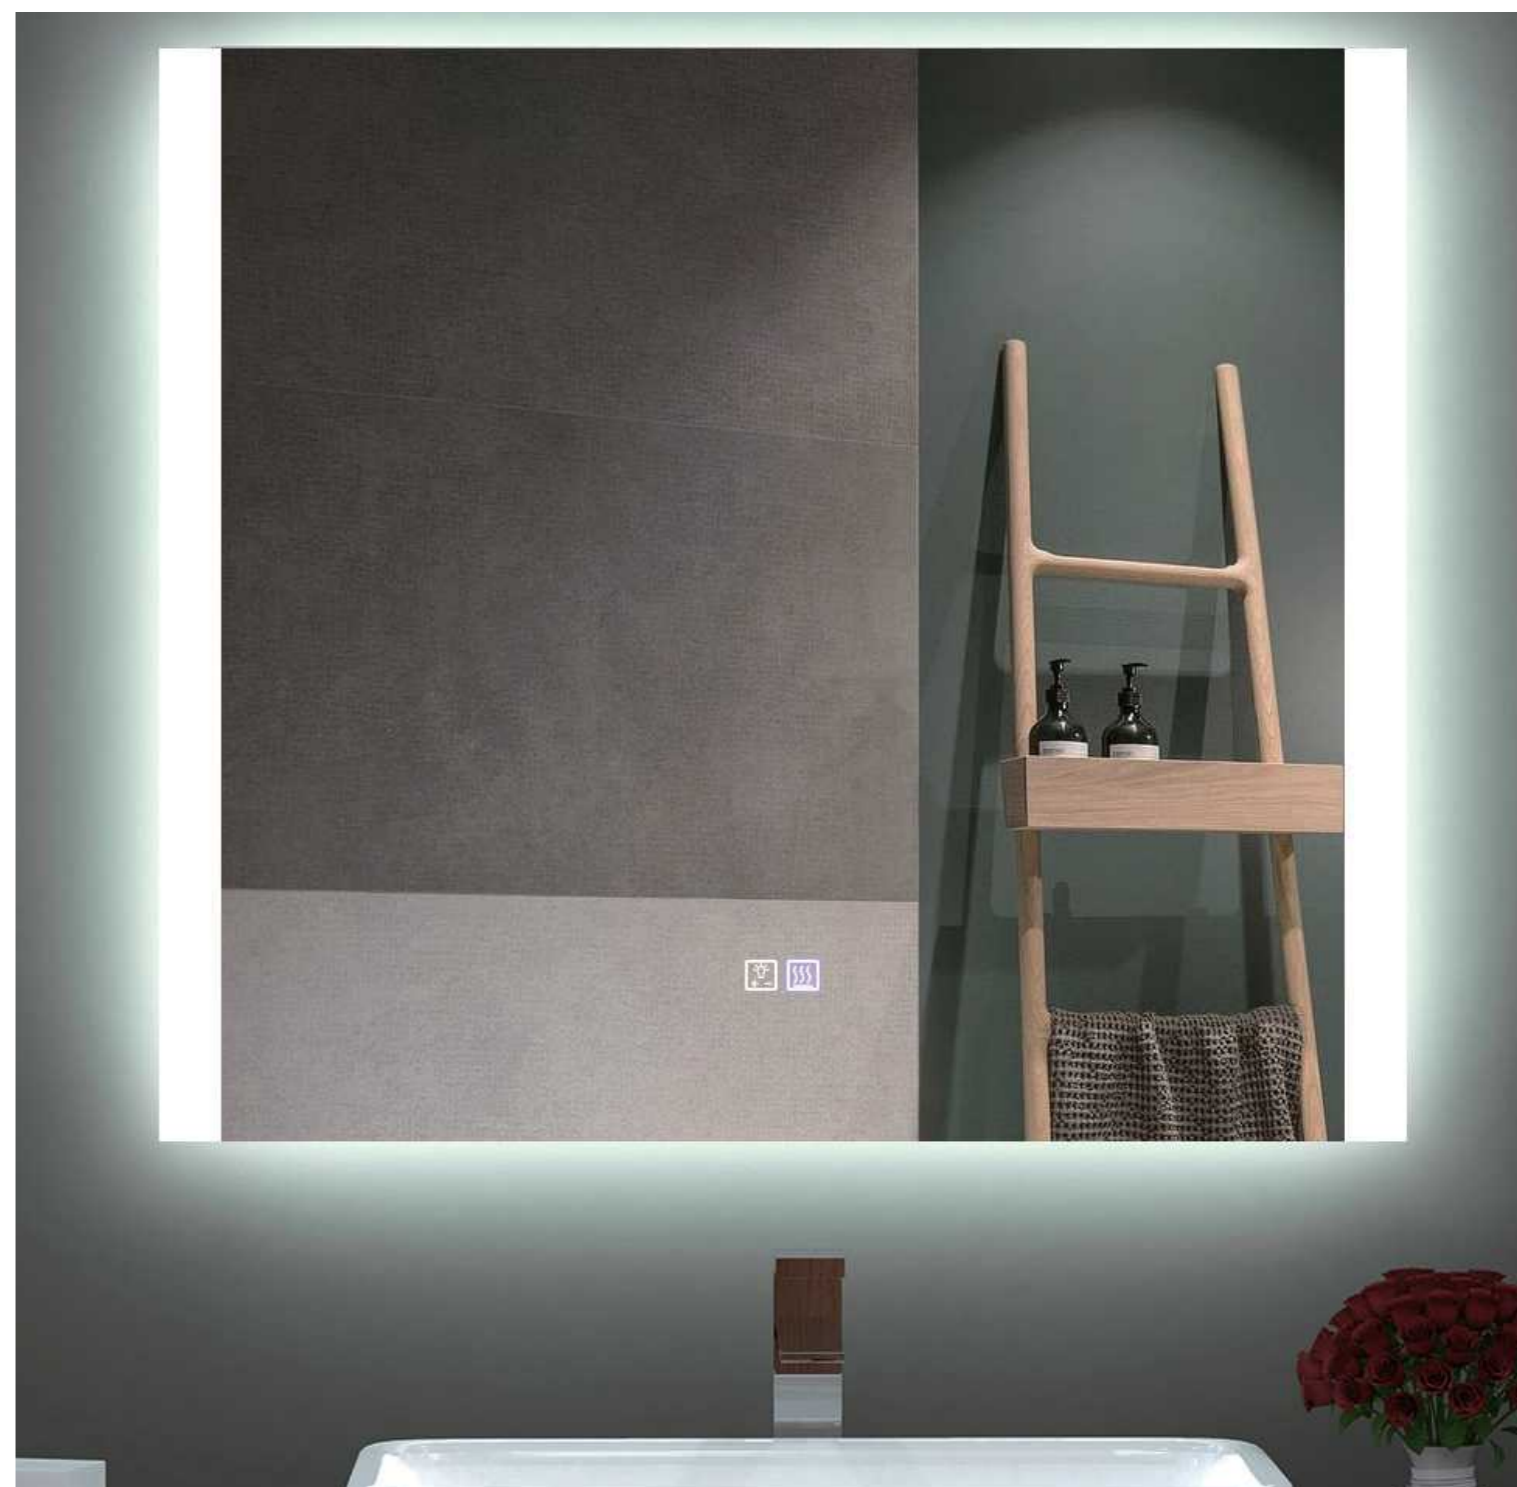

YS57105FM

Illuminated bathroom mirror(LED)
Copper free mirror from float glass
3000-6000K dimmable touch control
Anti-fog and IP44 waterproof
110-220V DC 12V safe voltage
Easy installation

YS57105M-2028

YS57105M-4832

YS57105FM-4032

YS57105FM-4832

YS57106

Illuminated bathroom mirror(LED)
Copper free mirror from float glass
3000-6000K dimmable touch control
Anti-fog and IP44 waterproof
110-220V DC 12V safe voltage
Easy installation