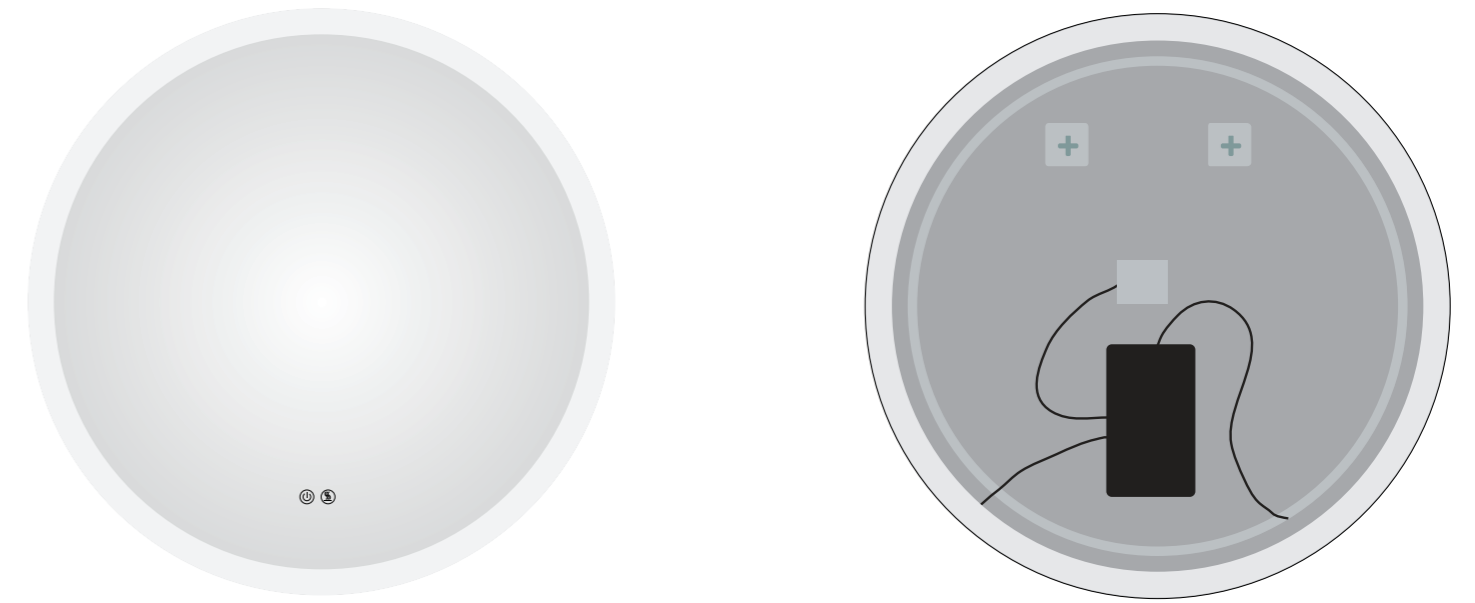

YS57202-2028

YS57202-2432

YS57202F-4032

YS57202F-4832

YS57202F-2028

YS57202F-2432

YS57203

Illuminated bathroom mirror(LED)
 Copper free mirror from float glass
 3000-6000K dimmable touch control
 Anti-fog and IP44 waterproof
 110-220V DC 12V safe voltage
 Easy installation