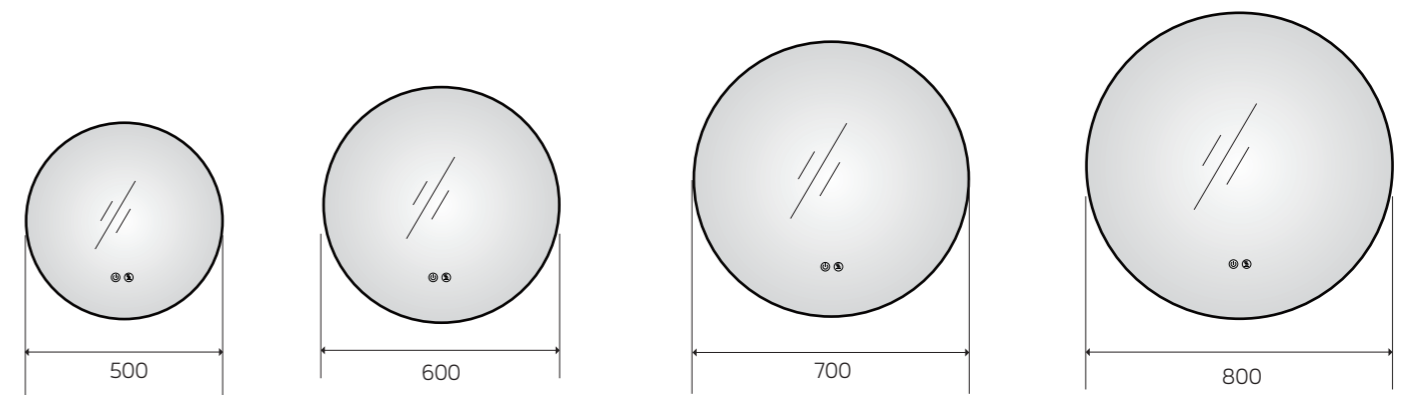

YS57401F-2028

YS57401F-2432

YS57401F-3232

YS57401F-4024