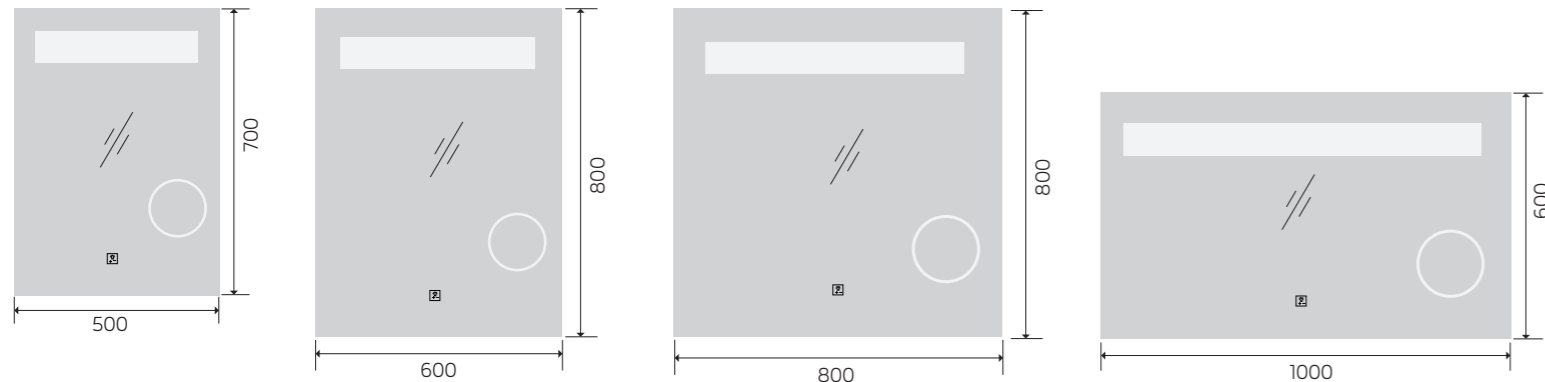

YS57107FM

Illuminated bathroom mirror(LED)
Copper free mirror from float glass
3000-6000K dimmable touch control
Anti-fog and IP44 waterproof
110-220V DC 12V safe voltage
Easy installation

YS57107M-2028

YS57107M-2432

YS57107M-3232

YS57107M-4024