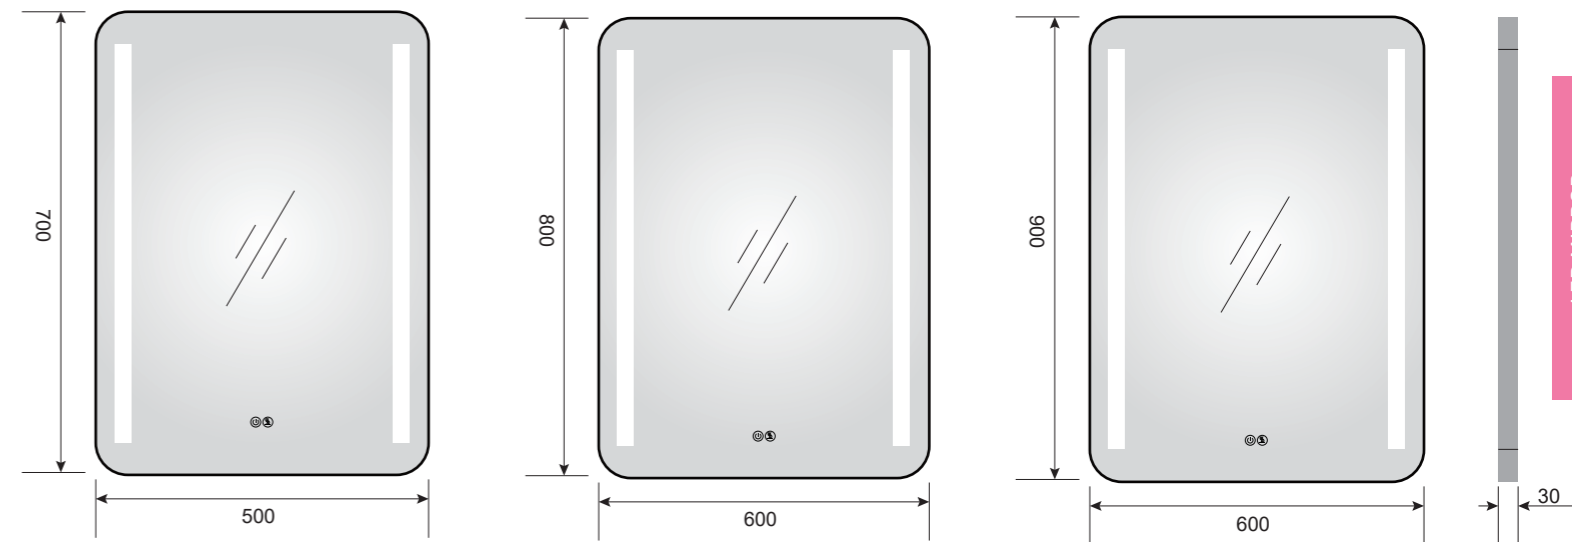

YS57120F-2028

YS57120F-2432

YS57120F-2436

LED MIRROR