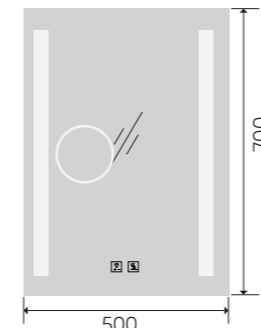

YS57105FM-2028