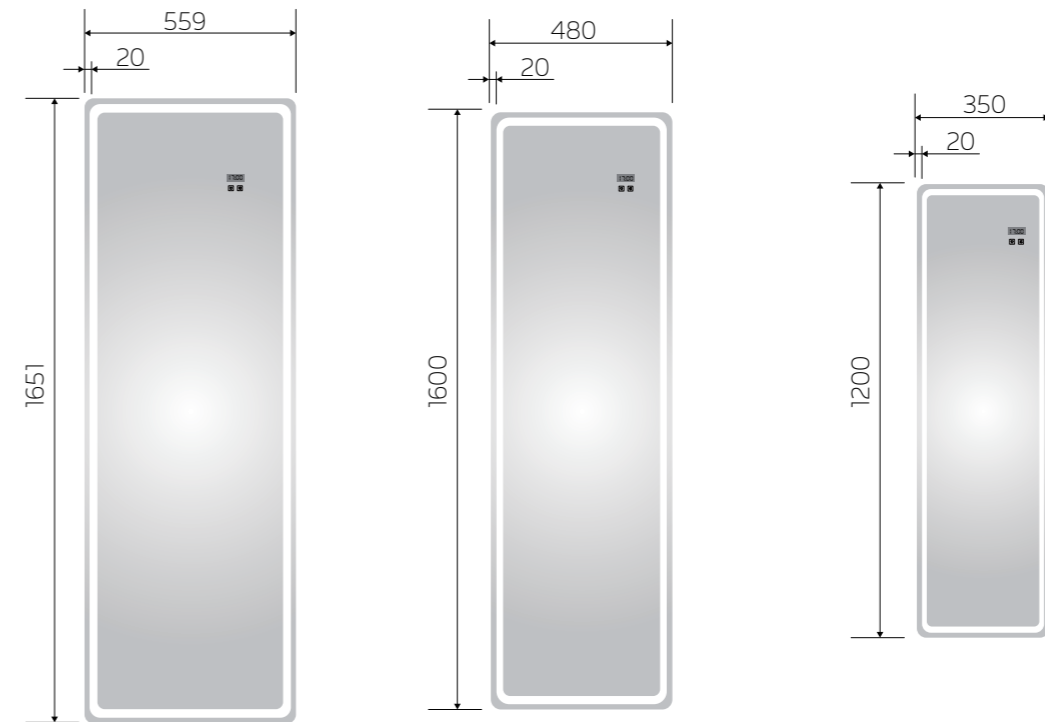

YS57141-6522

YS57141-6319

YS57141-4714

YS57141T

Illuminated dressing mirror(LED)
Copper free mirror from float glass
Aluminium frame
3000-6000K dimmable touch control
110-220V DC 12V safe voltage
Free-standing and Wall-mounted