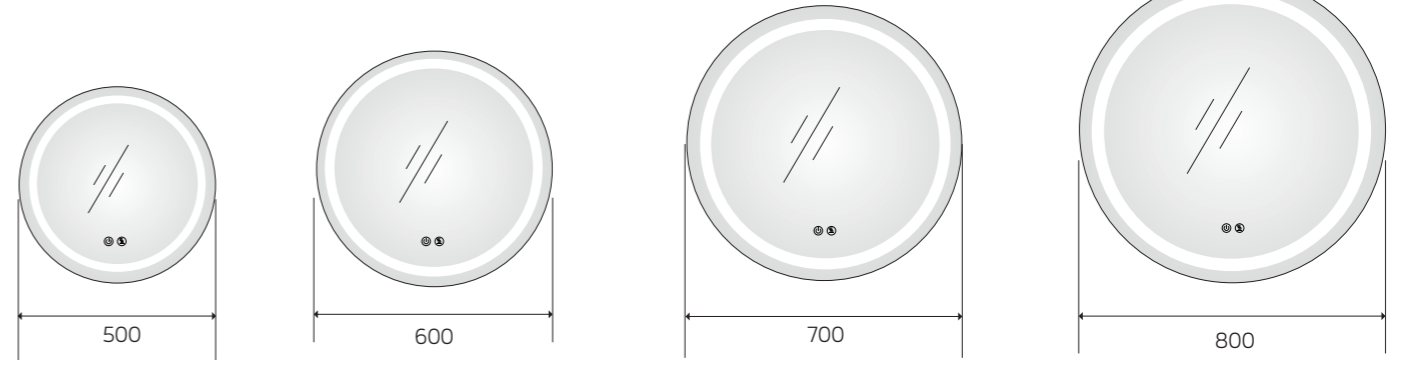

YS57202F-2028

YS57202F-2432

YS57202F-3232

YS57202F-4024