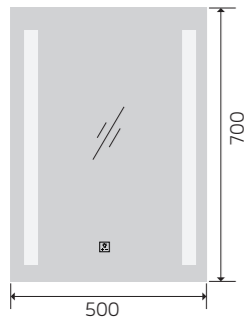

YS57105-2028