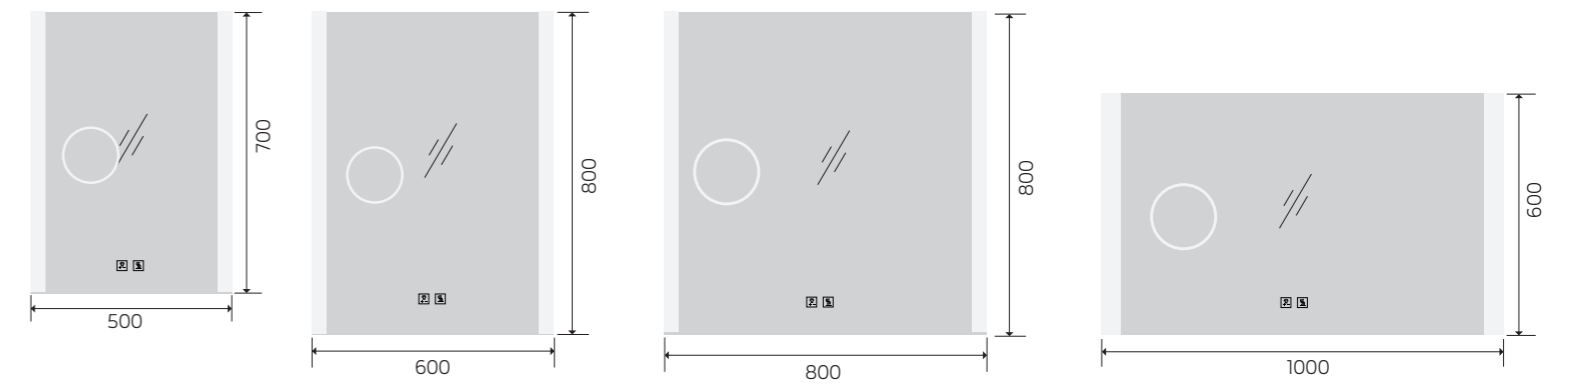

YS57106FM-2028

YS57106FM-2432

YS57106FM-3232

YS57106FM-4024