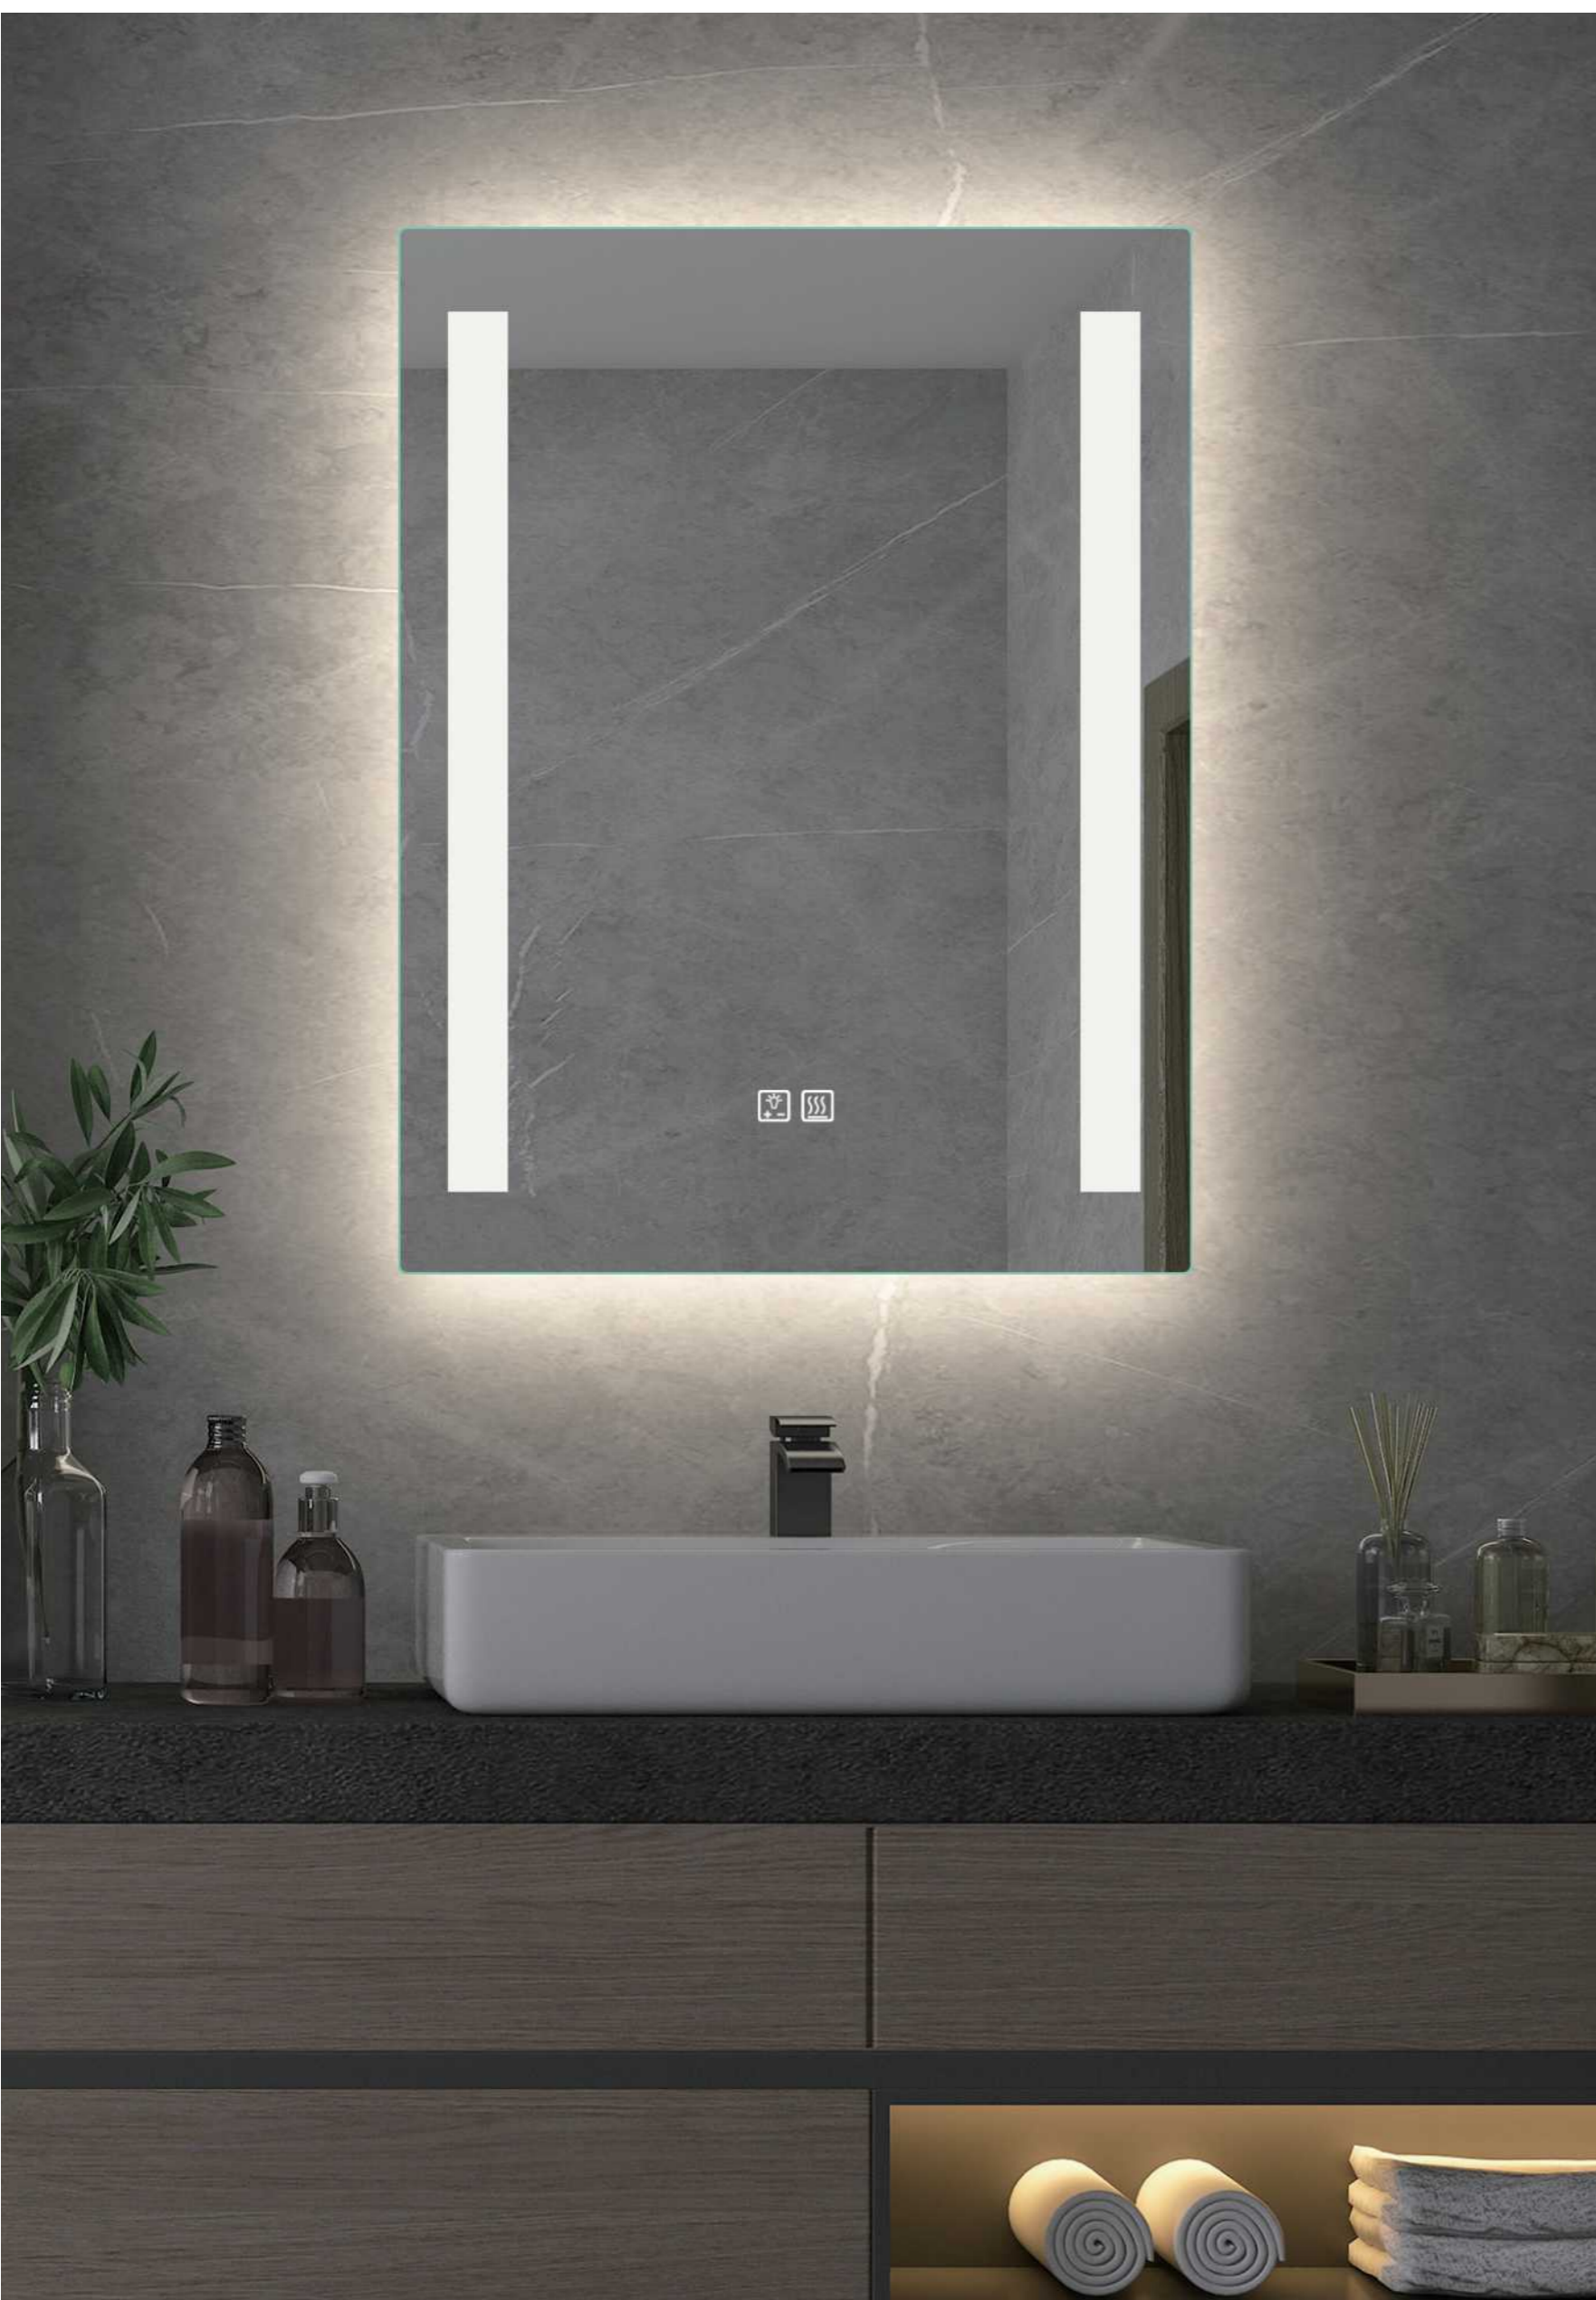

YS57104FM

Illuminated bathroom mirror(LED)
Copper free mirror from float glass
3000-6000K dimmable touch control
Anti-fog and IP44 waterproof
110-220V DC 12V safe voltage
Easy installation

YS57104M-2028

YS57104M-4832

YS57104FM-4032

YS57104FM-4832

YS57105

Illuminated bathroom mirror(LED)
Copper free mirror from float glass
3000-6000K dimmable touch control
Anti-fog and IP44 waterproof
110-220V DC 12V safe voltage
Easy installation

YS57105F

Illuminated bathroom mirror(LED)
Copper free mirror from float glass
3000-6000K dimmable touch control
Anti-fog and IP44 waterproof
110-220V DC 12V safe voltage
Easy installation

YS57105-2028

YS57105-2432