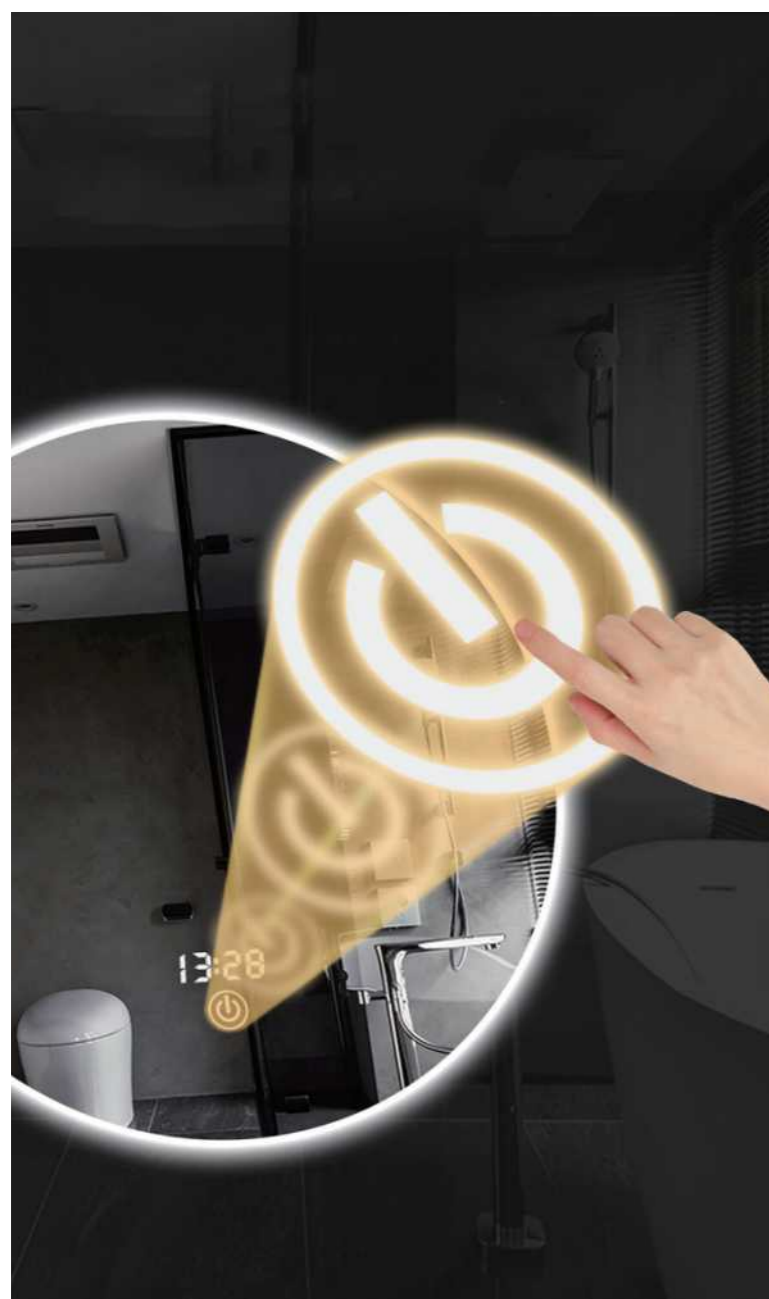

In the present world, modern LED mirror is the newest addition to the interior designing checklist. It is the most suitable and the smartest investment to brighten up your decor, while also increasing the space visually.

You can hang a LED mirror on the wall, or just place it on the table, make it change!

LED Mirror

Touch Button

Contemporary Style Bathroom

The LED mirror touch sensor switch has dimming and color mode changing function. When people touch the light for the first time, the lights on. When people touch again, the lights off, when people keep pressing, the light color temperature switch from 3000K to 6000K.

With Separate control switch for lighting dimmer and Anti-fog.
Short press lighting button within one second(1s) to turn on or off the light, Long press the light button for more than one Second(1s) to active the dimmer function. Energy Saving for Anti-fog by separate button control.