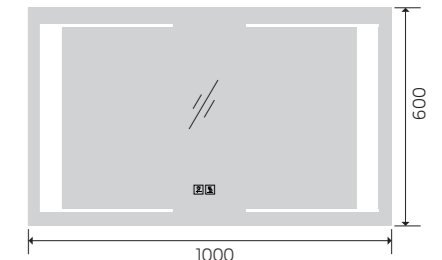

YS57114F-4024