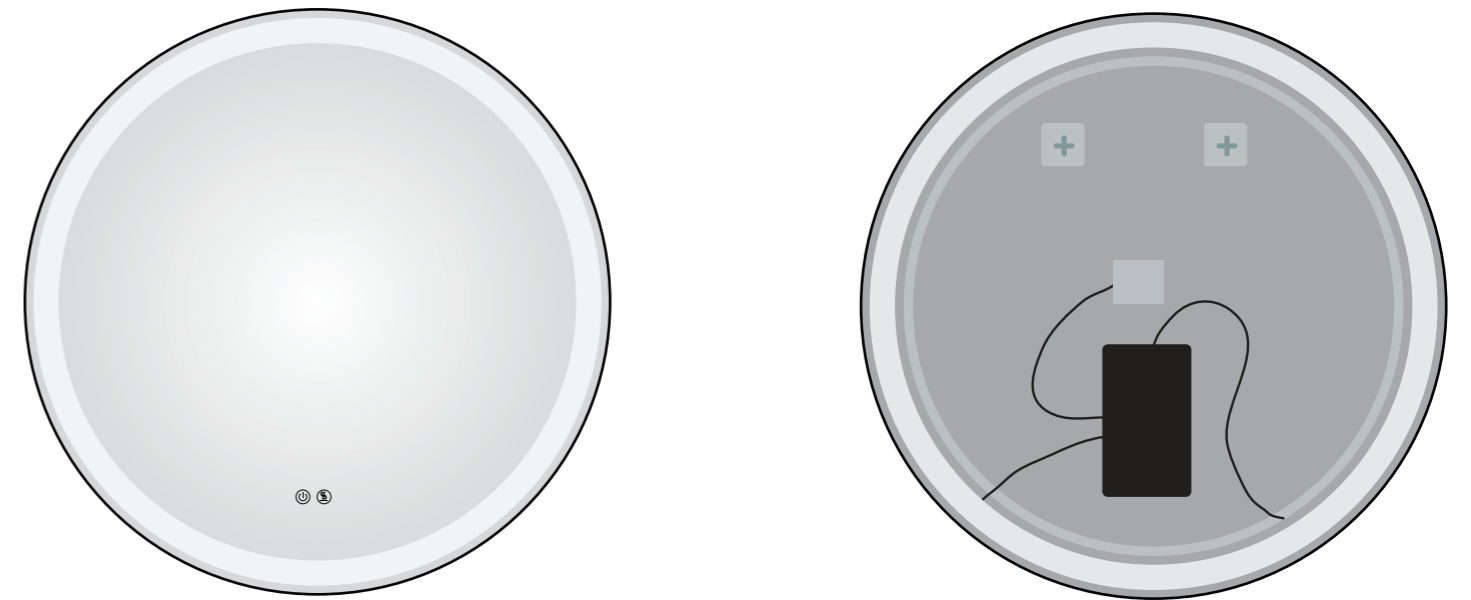

YS57401-40

YS57401F-4032

YS57401F-4832

15cm
Induction Distance

YS57402

Illuminated bathroom mirror(LED)
 Copper free mirror from float glass
 3000-6000K dimmable touch control
 Anti-fog and IP44 waterproof
 110-220V DC 12V safe voltage
 Easy installation