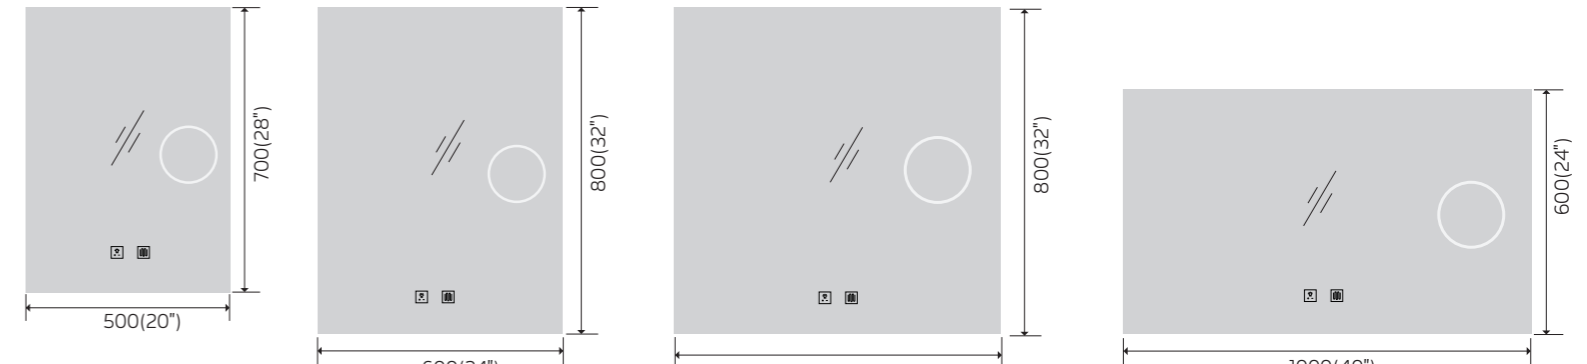

YS57101FM-2028

YS57101FM-2432

YS57101FM-3232

YS57101FM-4024