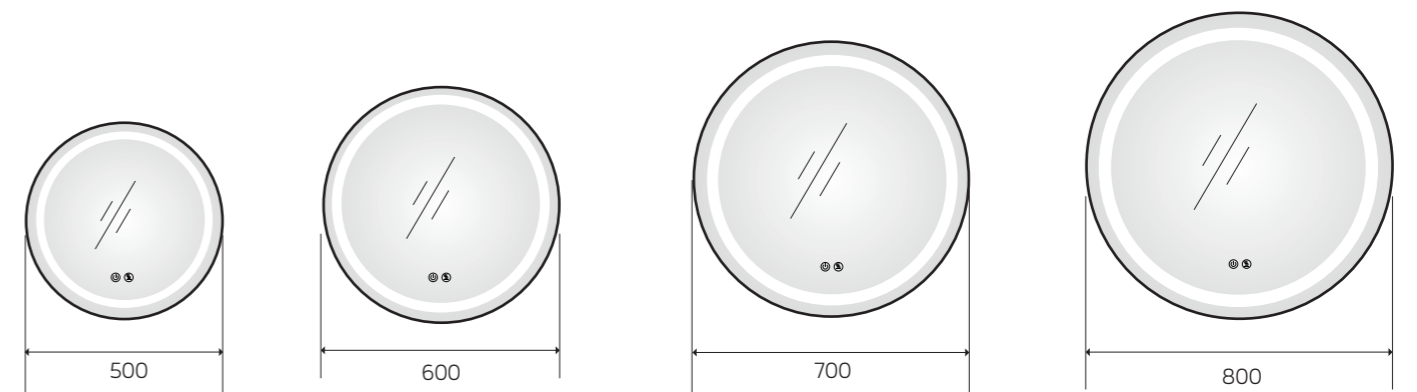

YS57402F-2028

YS57402F-2432

YS57402F-3232

YS57402F-4024