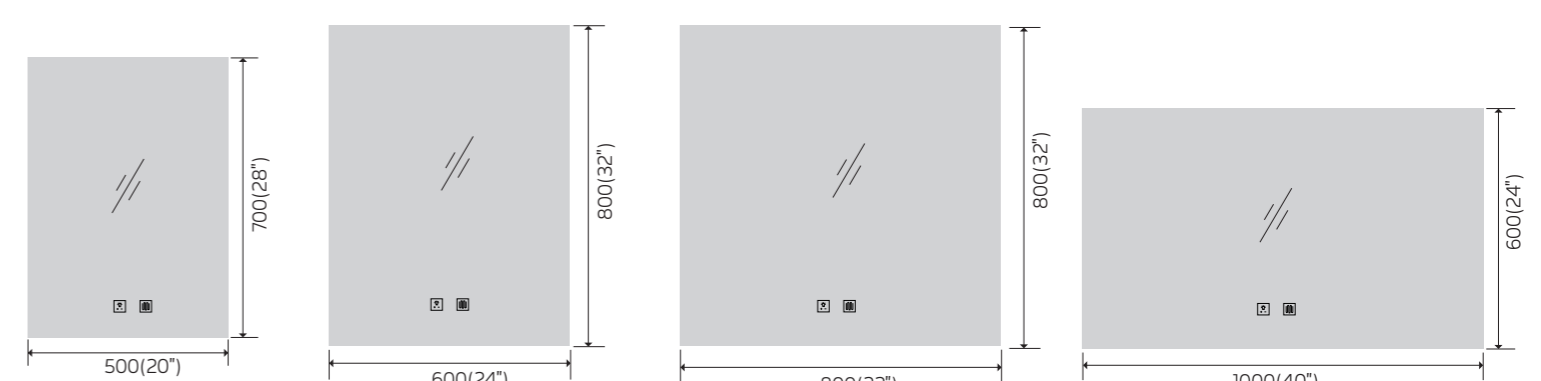

YS57101F-2028

YS57101F-2432

YS57101F-3232

YS57101F-4024