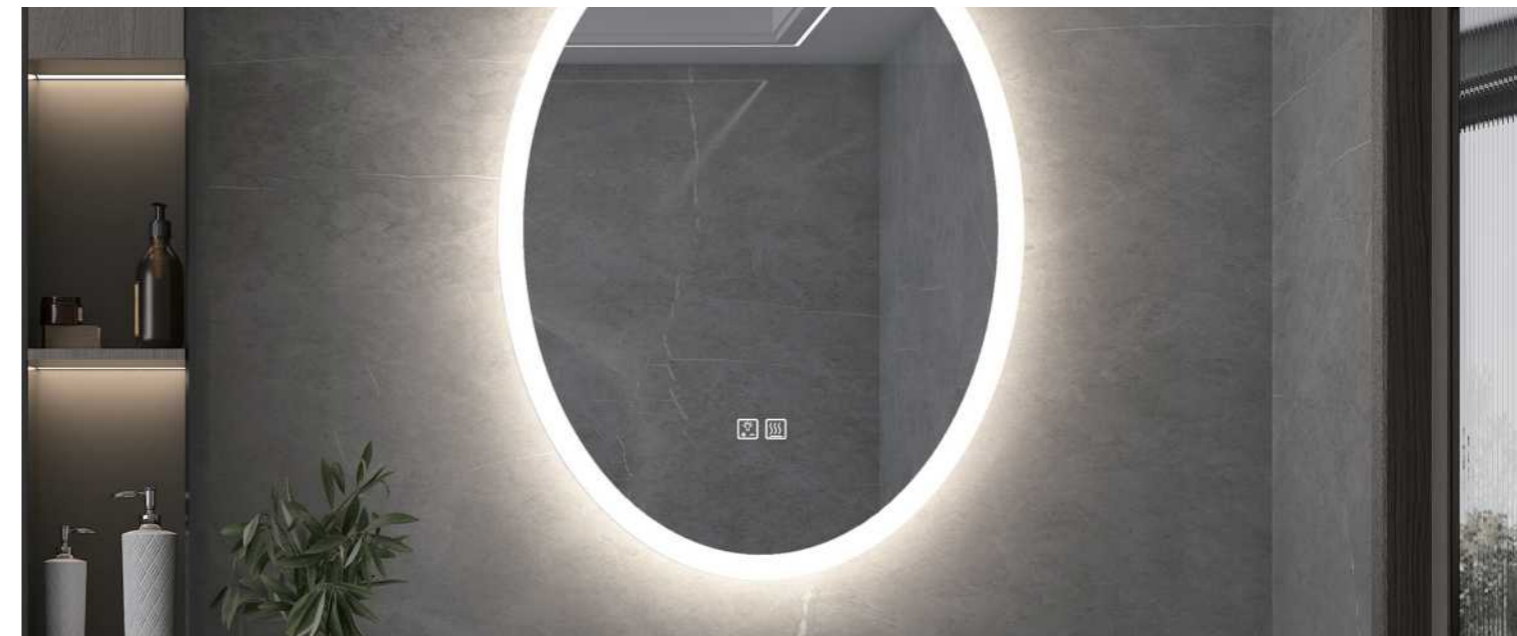

YS57202-2028

YS57202-2432

YS57202F-4032

YS57202F-4832

YS57202F-2028

YS57202F-2432

YS57203

Illuminated bathroom mirror(LED)
 Copper free mirror from float glass
 3000-6000K dimmable touch control
 Anti-fog and IP44 waterproof
 110-220V DC 12V safe voltage
 Easy installation