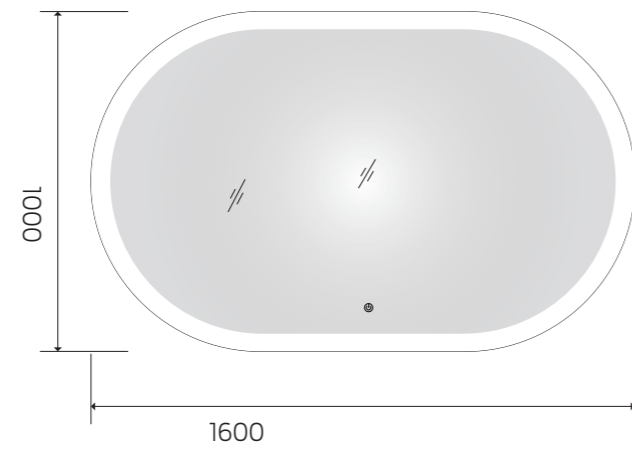

YS57203F-4064