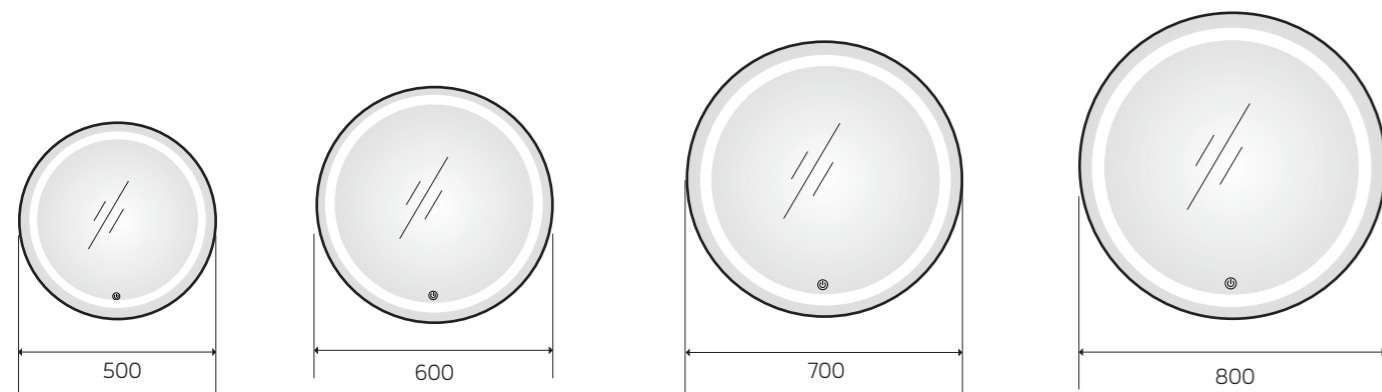

YS57402-20

YS57402-24

YS57402-28

YS57402-32